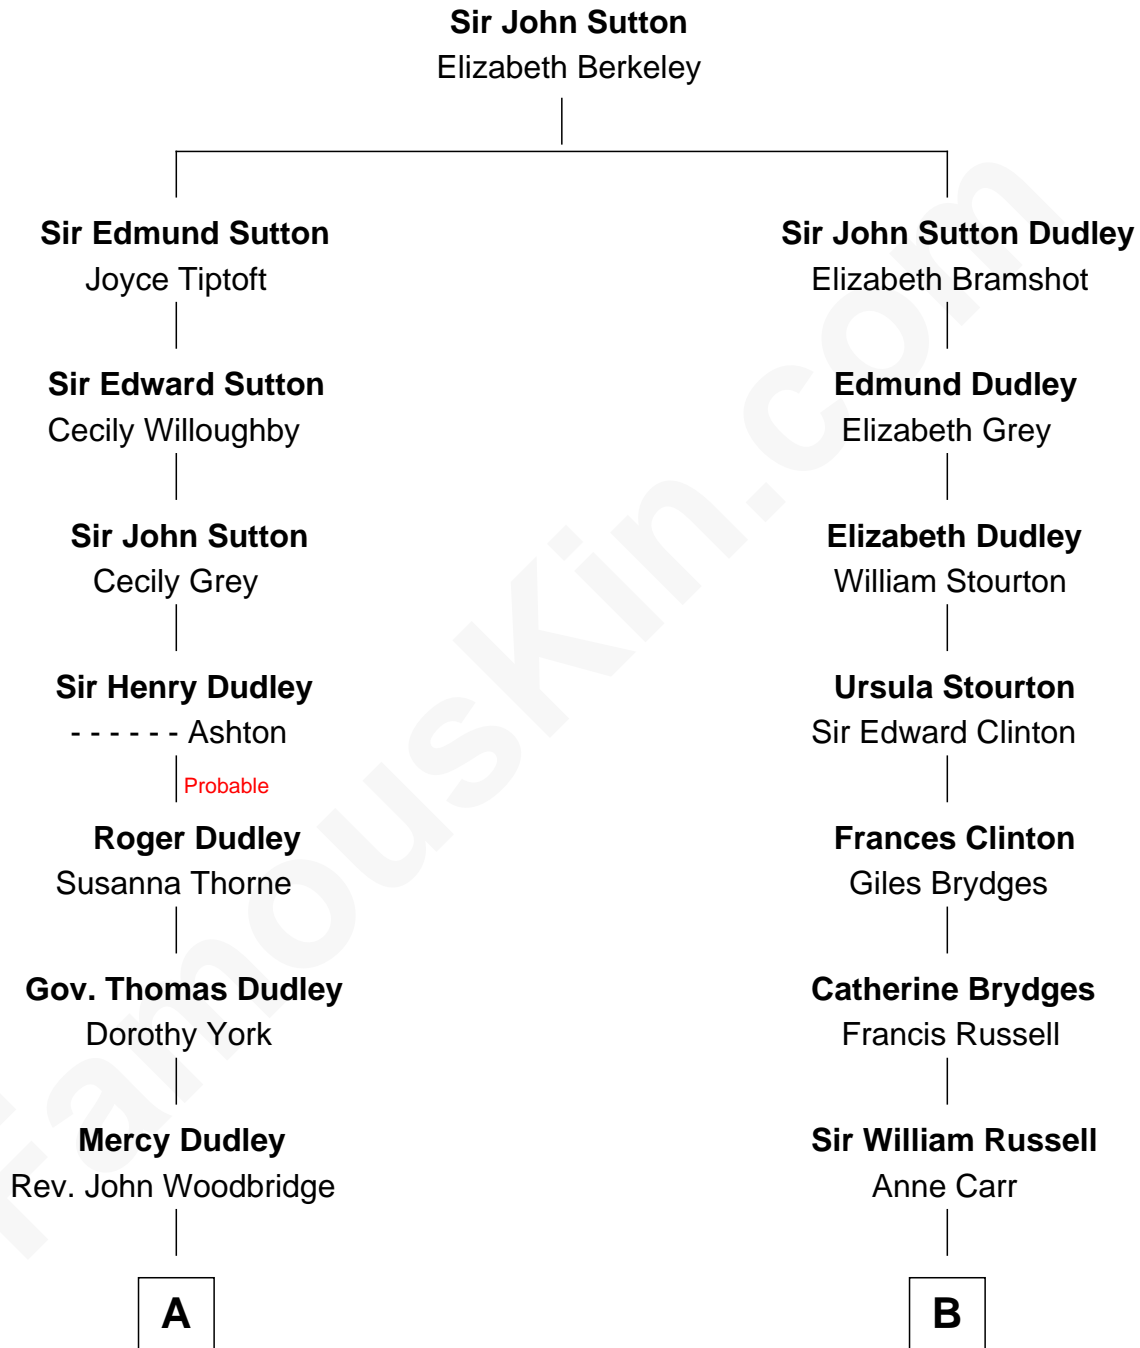

**FamousKin.com**  
**Relationship Chart of**  
**William Marsh Rice**  
*Founder of Rice University*

**13th cousin 4 times removed of**  
**Sarah Ferguson**  
*Duchess of York*

Sarah Ferguson photo by [Norbert Aepli](#) ([CC BY 3.0](#))