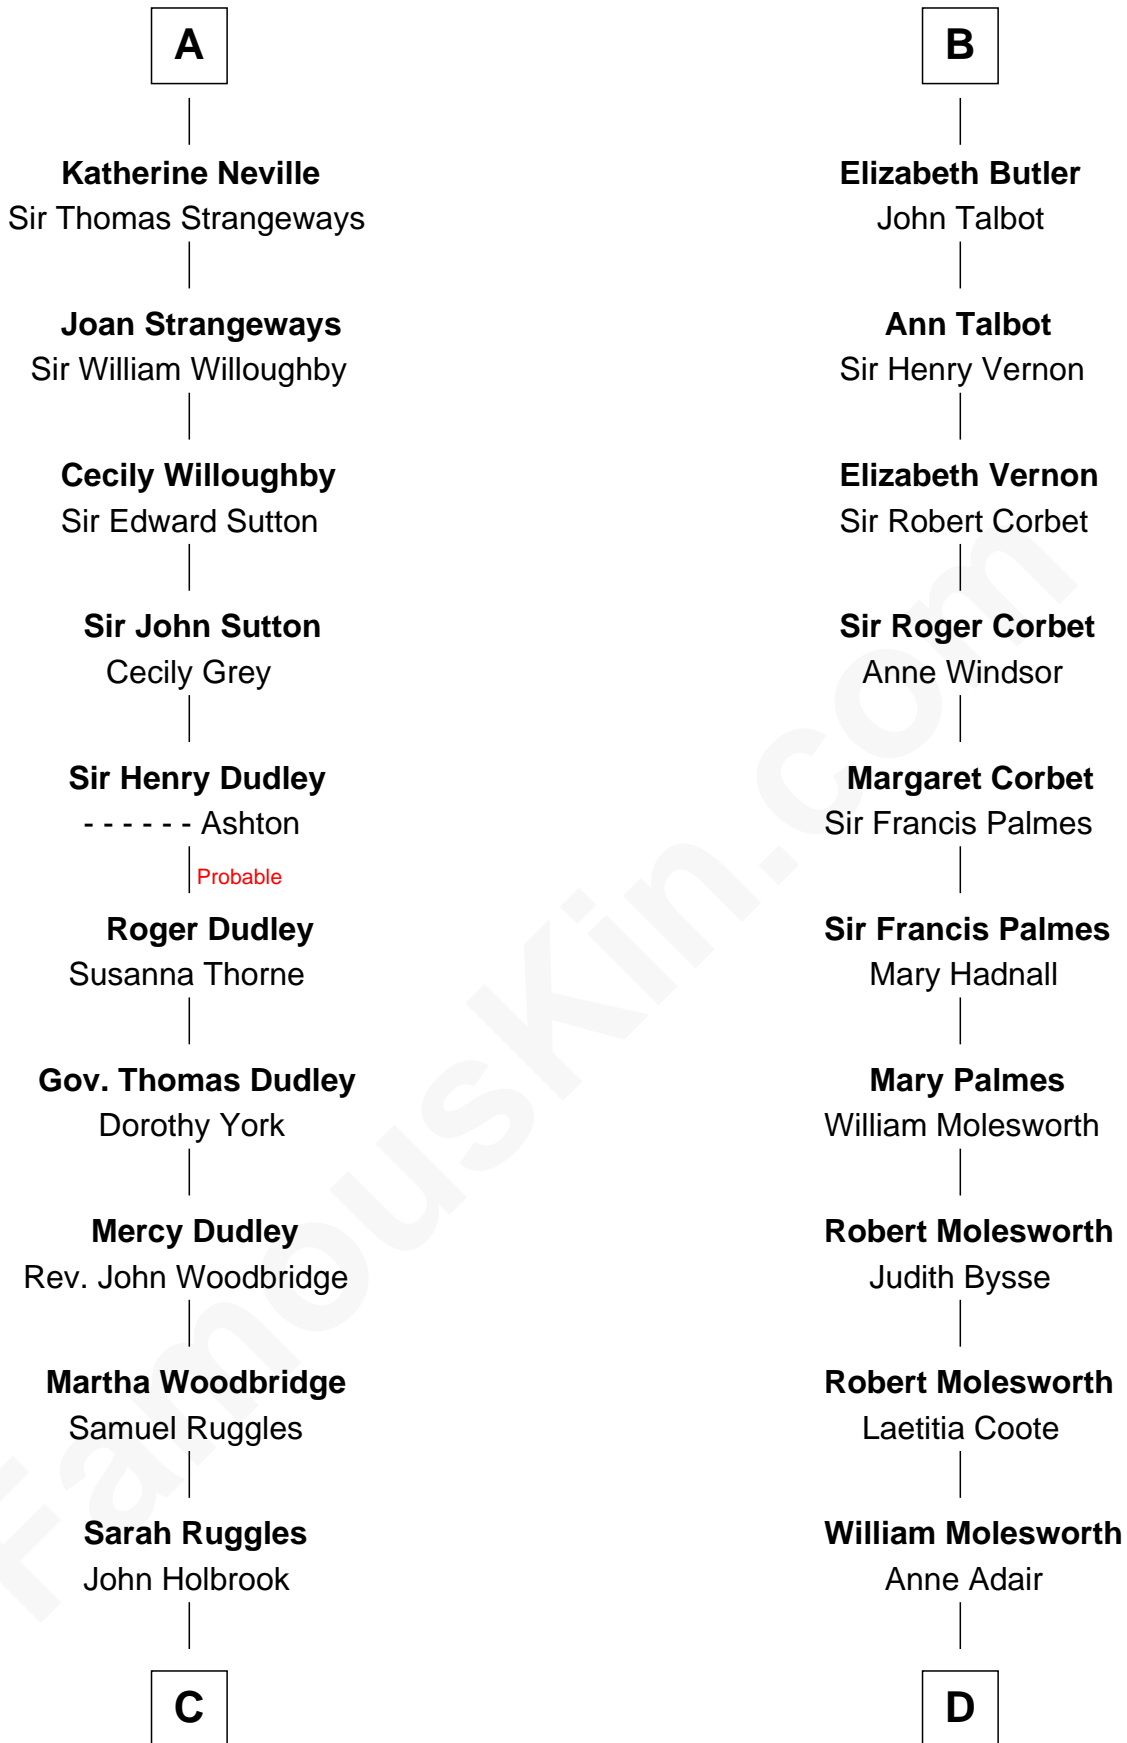

FamousKin.com Relationship Chart of

William Marsh Rice
Founder of Rice University

21st cousin of

Joan Fontaine
Movie Actress

Roger le Bigod
Ida de Tony

C

John Holbrook

Mary Hunt

Hannah Holbrook

Urban Bates

Sarah Bates

David Rice

David Rice

Patty Hall

William Marsh Rice

Founder of Rice University

D

Richard Molesworth

Catherine Cobb

John Molesworth

Louise Tomkyns

Margaret Letitia Molesworth

Charles Richard De Havilland

Walter Augustus De Havilland