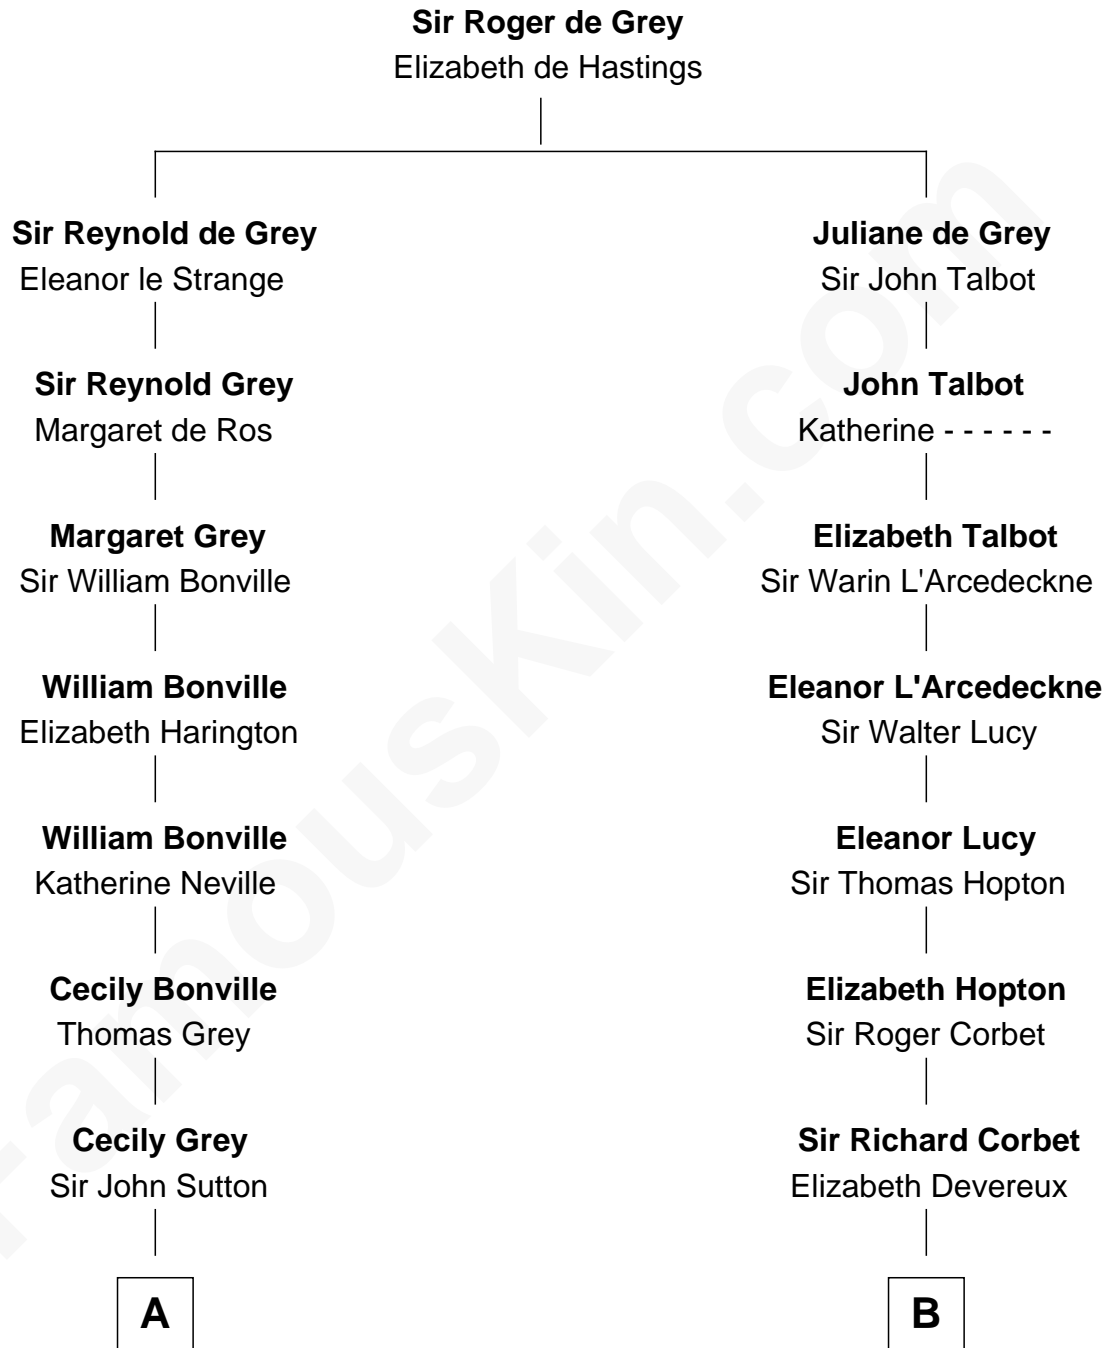

FamousKin.com
Relationship Chart of
William Marsh Rice
Founder of Rice University

17th cousin 2 times removed of

Joan Fontaine
Movie Actress

C

—
Margaret Letitia Molesworth
Charles Richard De Havilland

—
Walter Augustus De Havilland
Lillian Augusta Ruse