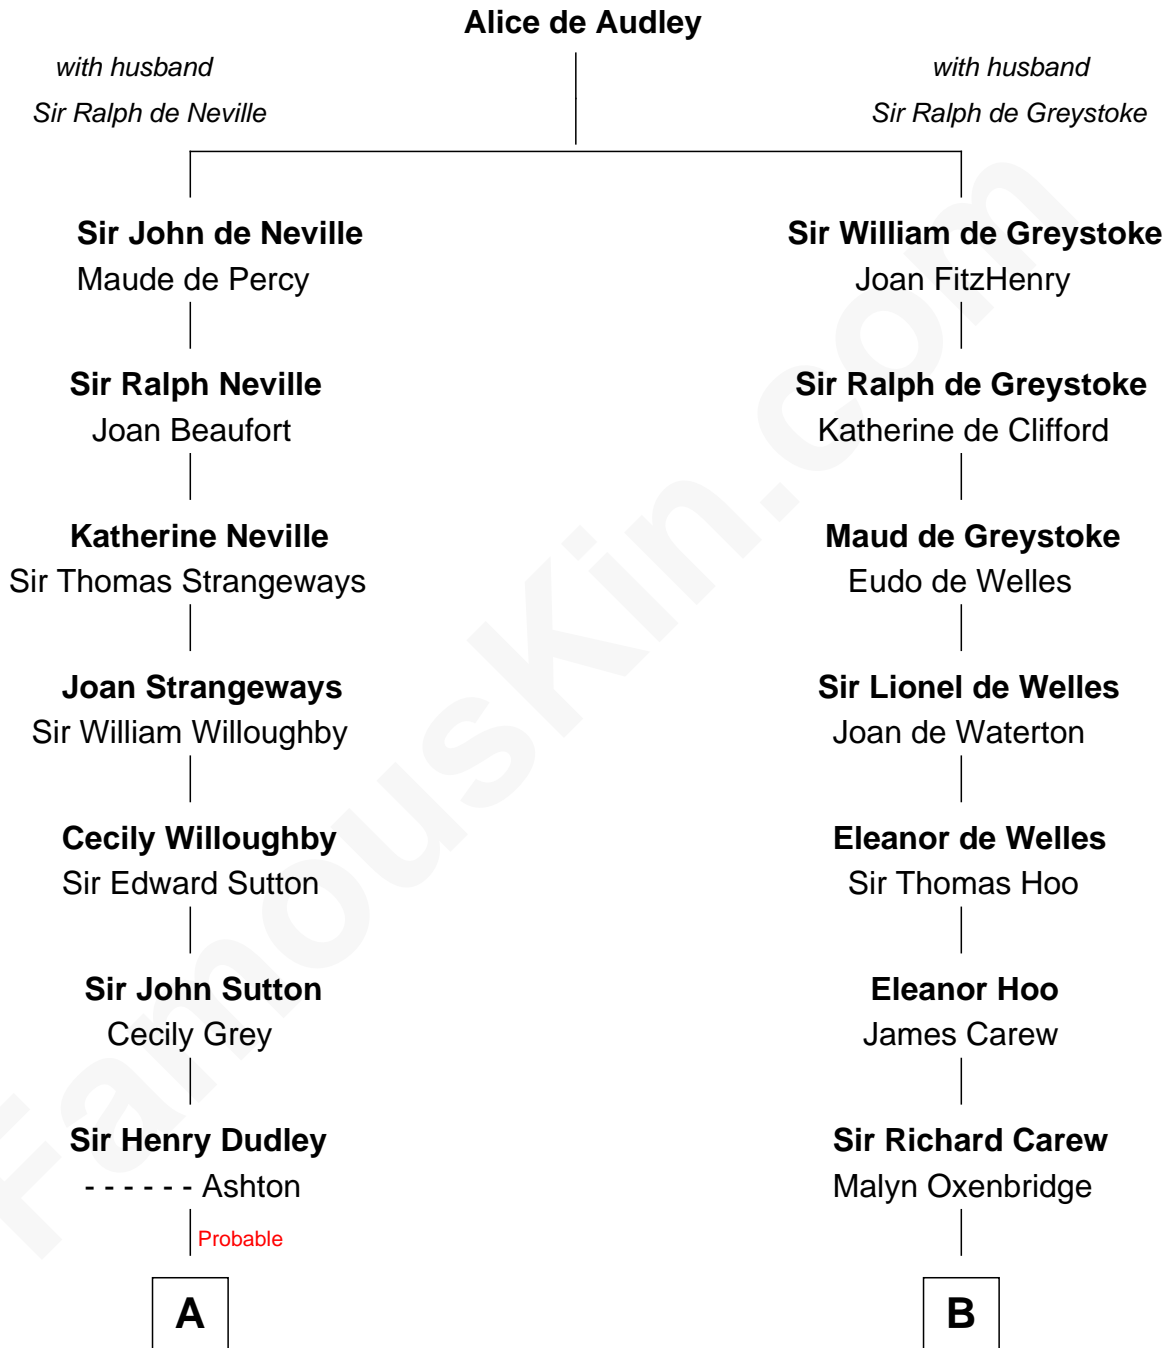

**FamousKin.com**  
**Relationship Chart of**  
**William Marsh Rice**  
*Founder of Rice University*

16th cousin 2 times removed of

**Joan Fontaine**  
*Movie Actress*

**C**

Walter Augustus De Havilland

Lillian Augusta Ruse

Joan Fontaine

*Movie Actress*

FamousKin.com