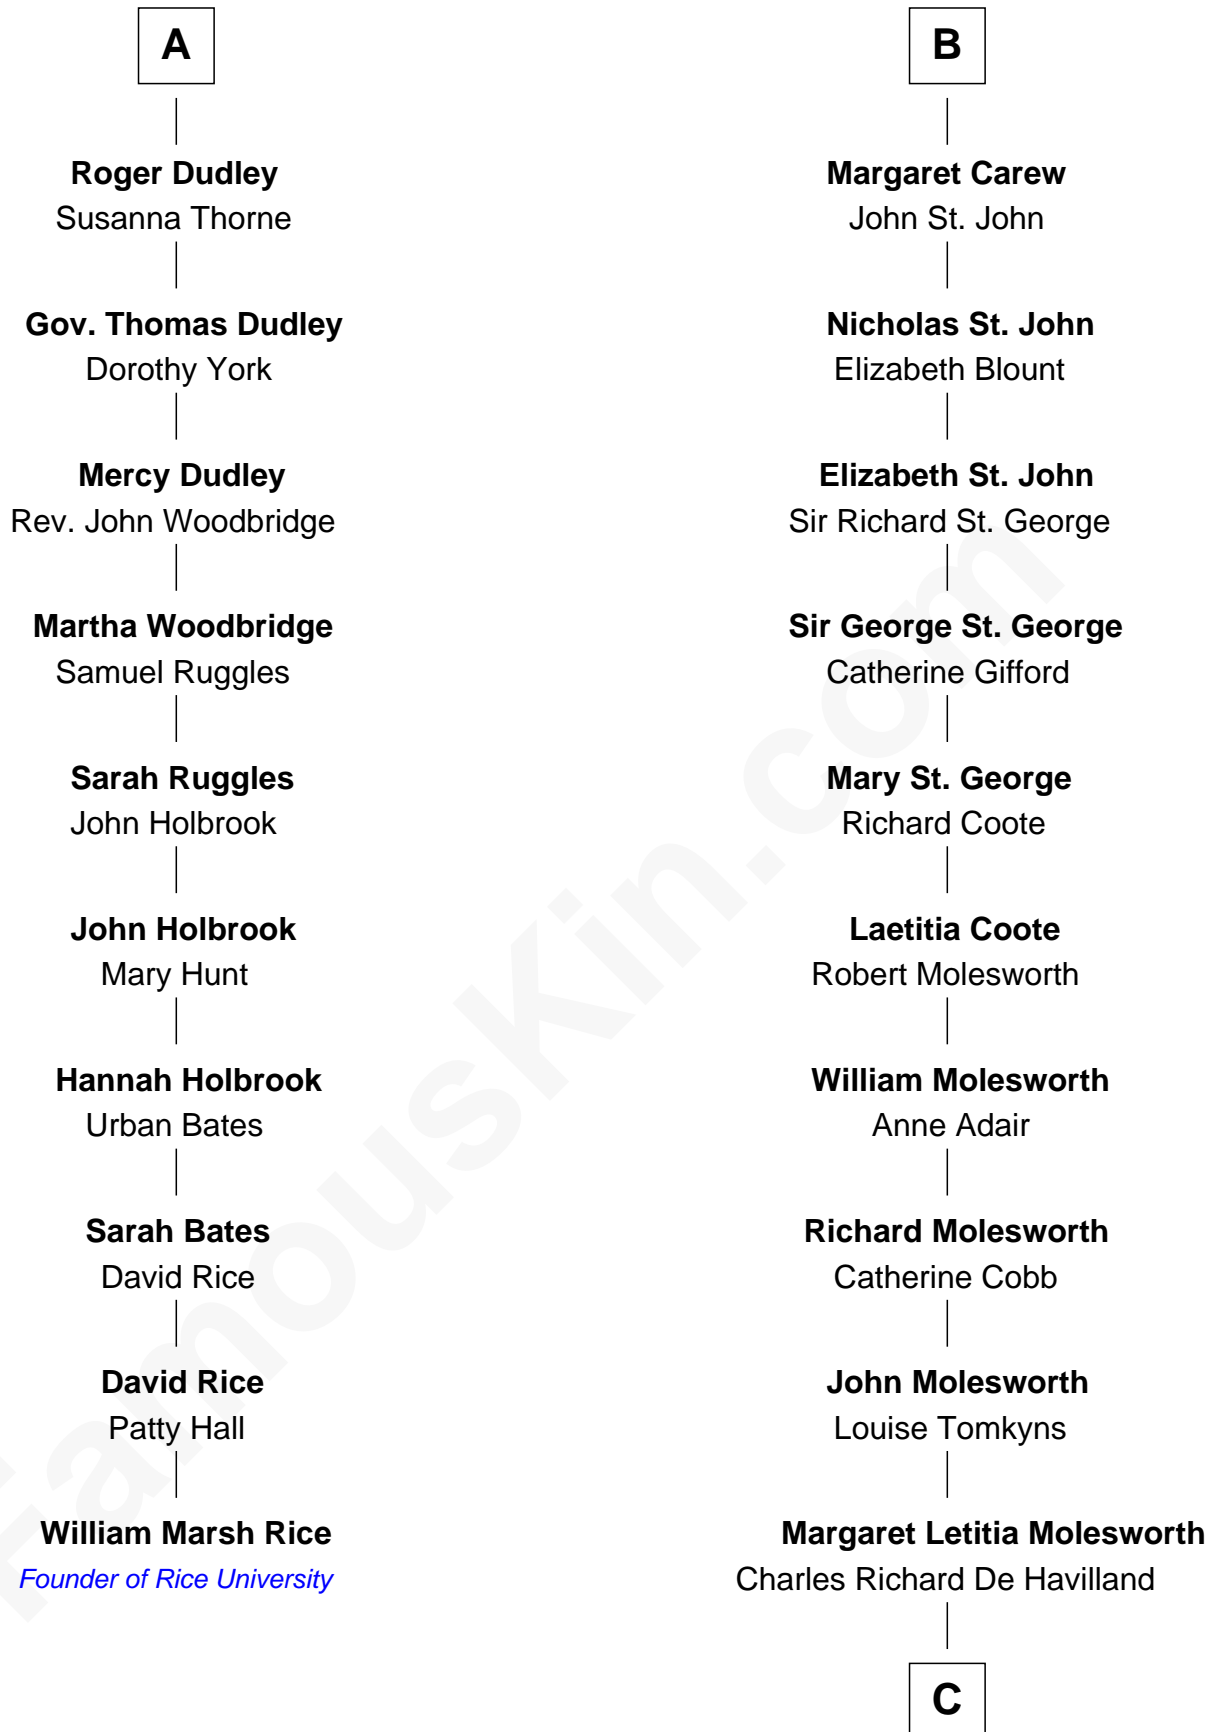

**FamousKin.com**  
**Relationship Chart of**  
**William Marsh Rice**  
*Founder of Rice University*

16th cousin 2 times removed of

**Joan Fontaine**  
*Movie Actress*

**C**

Walter Augustus De Havilland

Lillian Augusta Ruse