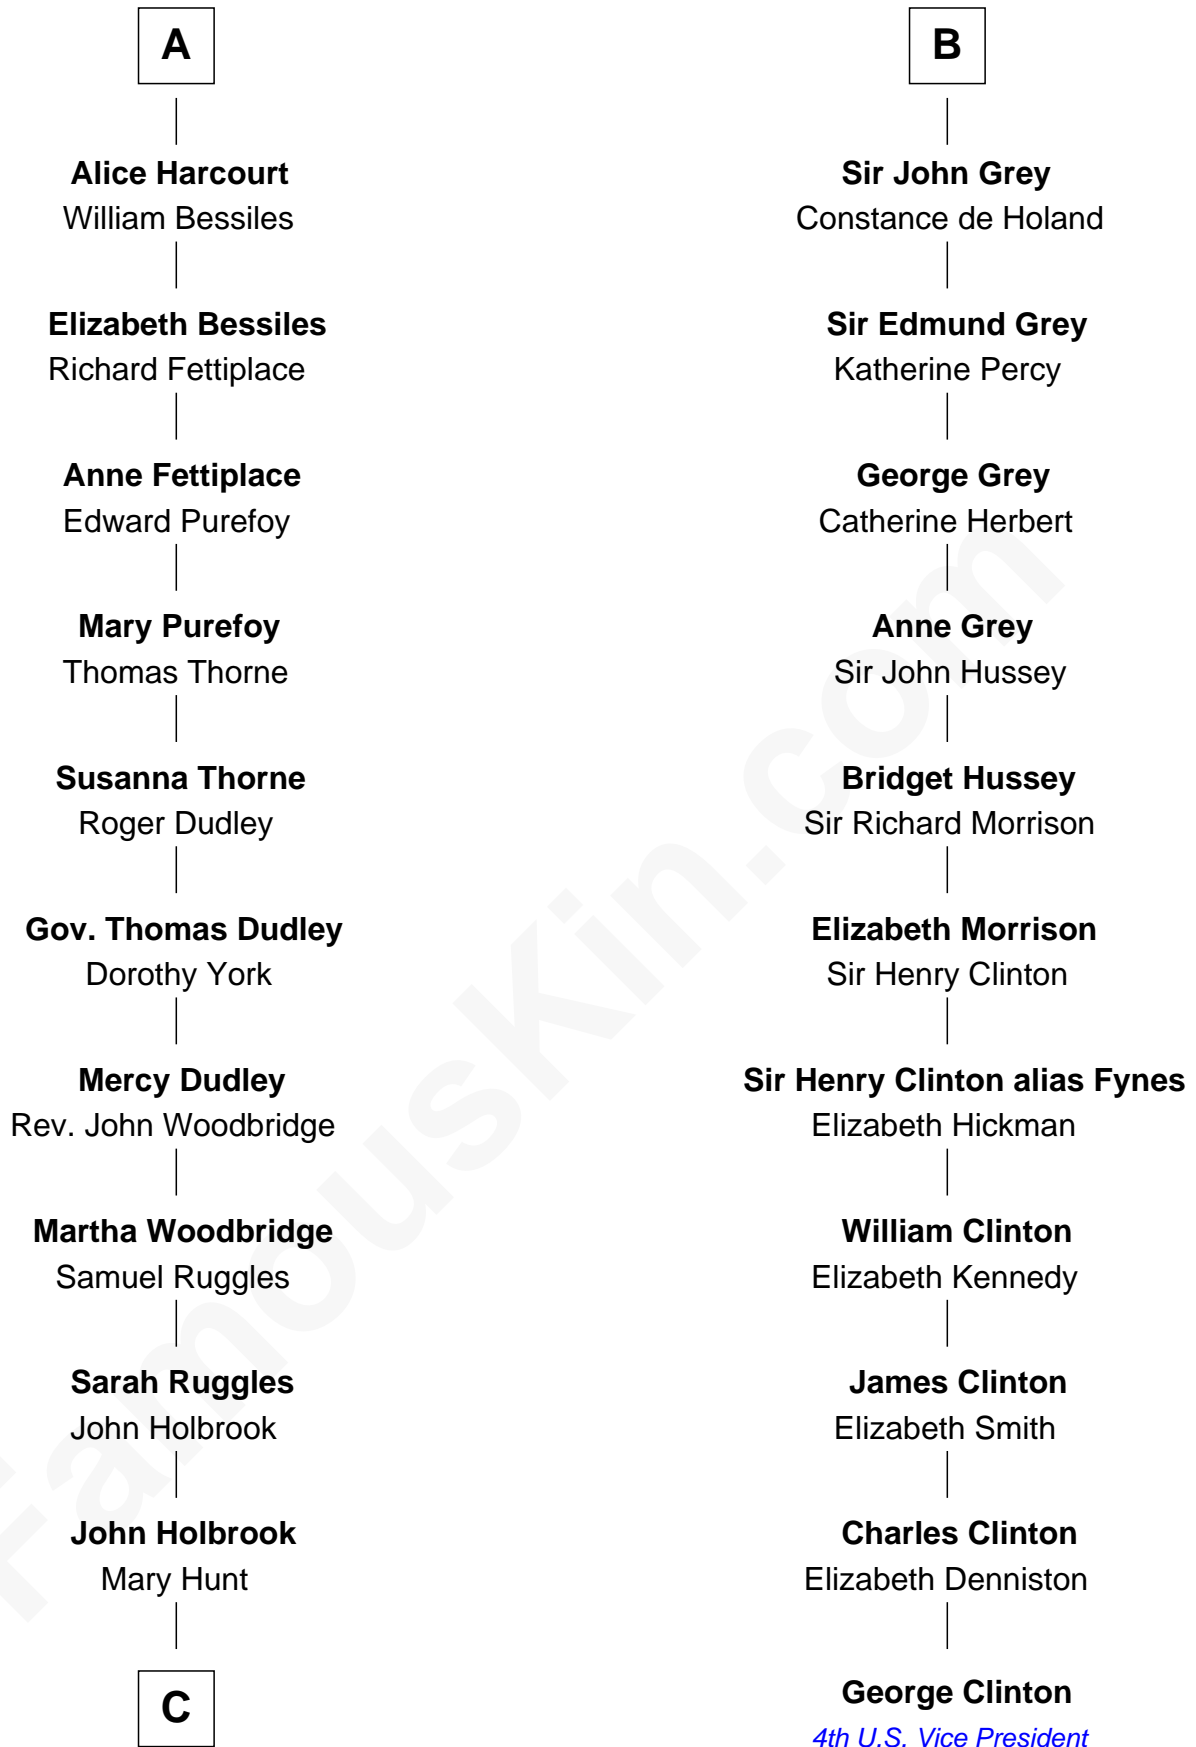

**FamousKin.com**  
**Relationship Chart of**  
**William Marsh Rice**  
*Founder of Rice University*

17th cousin 3 times removed of

**George Clinton**  
*4th U.S. Vice President*

**Robert Fitzwalter**  
 Rohese - - - - -

**C**

—  
**Hannah Holbrook**

Urban Bates

—  
**Sarah Bates**

David Rice

—  
**David Rice**

Patty Hall

—  
**William Marsh Rice**