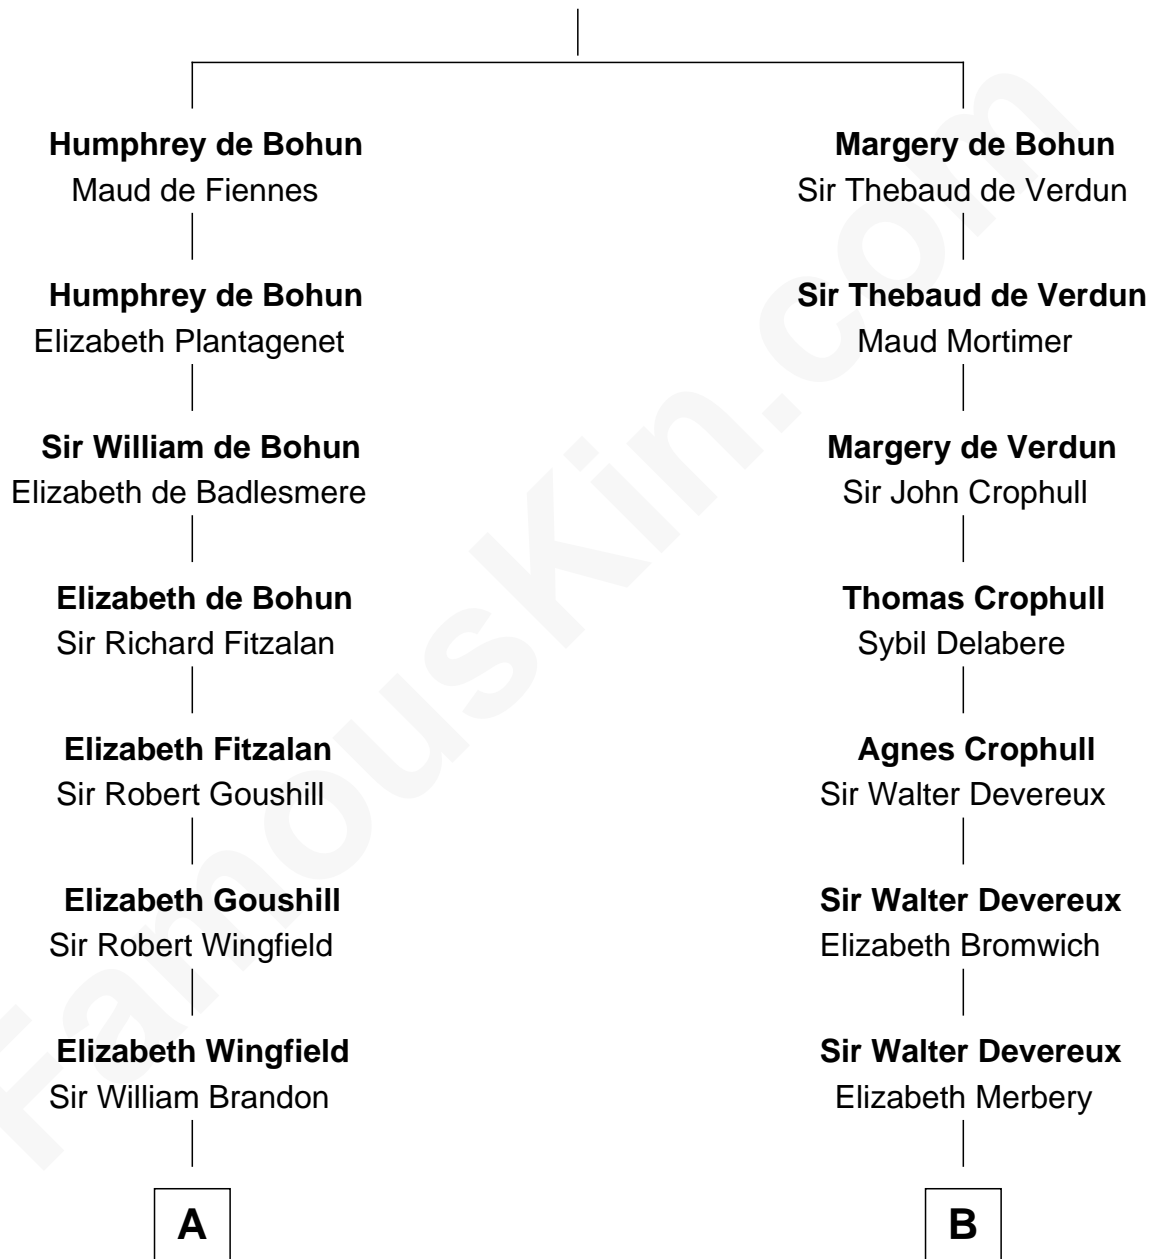

# FamousKin.com Relationship Chart of

**William Marsh Rice**  
*Founder of Rice University*

17th cousin 2 times removed of

**DeWitt Clinton**  
*6th Governor of New York*

**Sir Humphrey de Bohun**  
Eleanor de Braiose

**C**

—  
**Sarah Bates**

David Rice

—  
**David Rice**

Patty Hall

—  
**William Marsh Rice**

*Founder of Rice University*

FamousKin.com