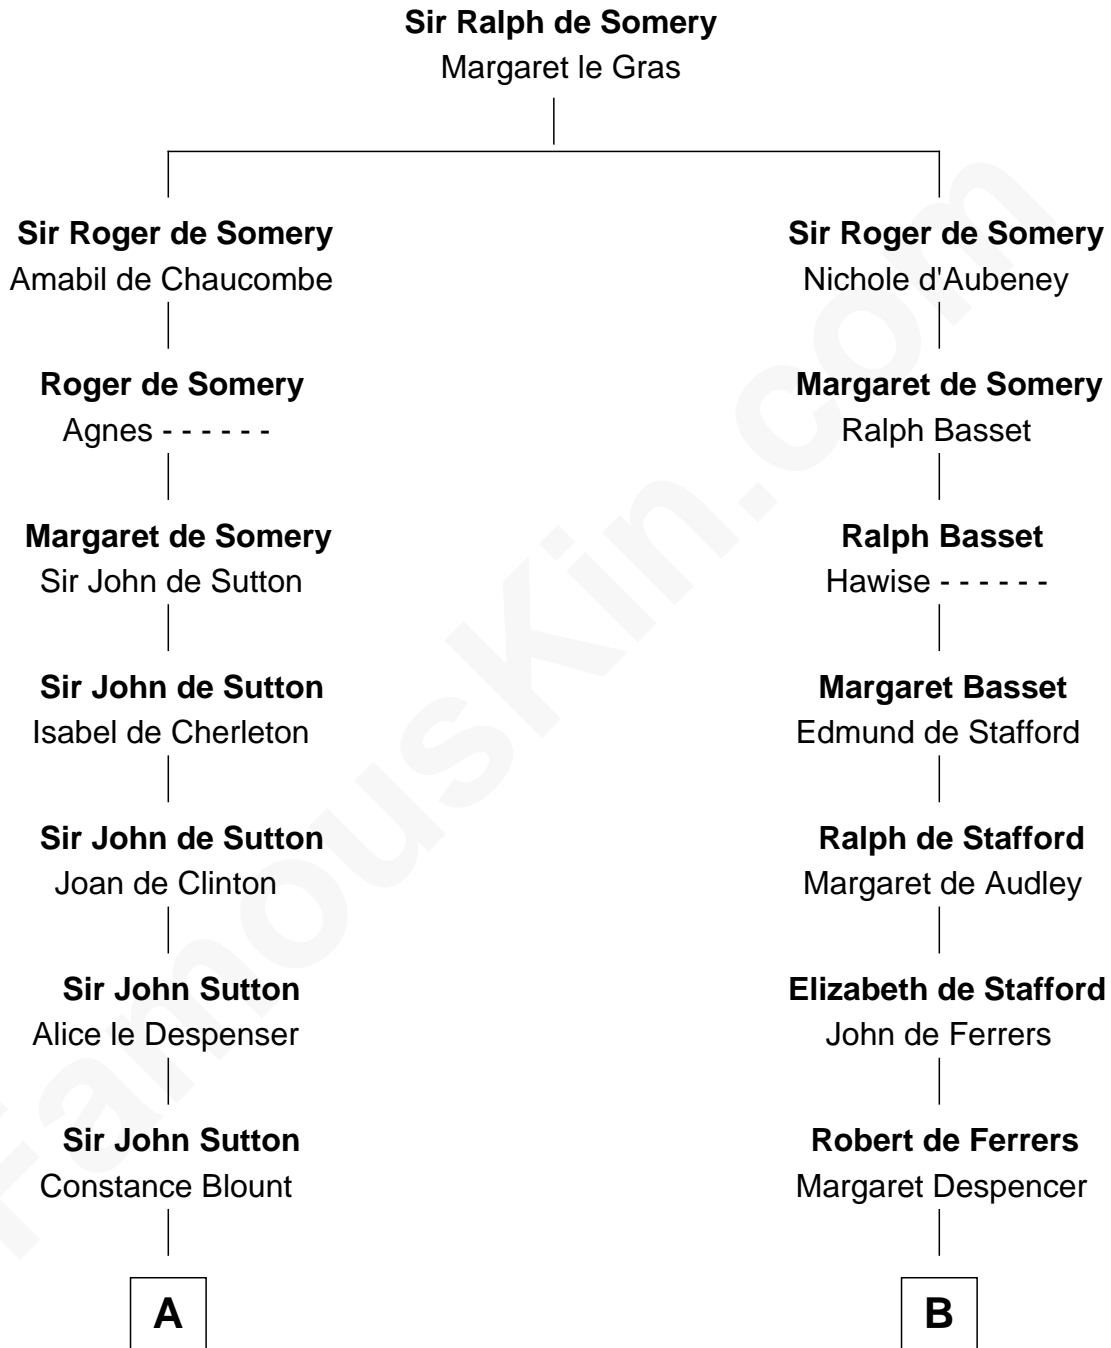

FamousKin.com
Relationship Chart of
William Marsh Rice
Founder of Rice University

16th cousin 5 times removed of

Jonathan Swift
Author of Gulliver's Travels

C

John Holbrook

Mary Hunt

Hannah Holbrook

Urban Bates

Sarah Bates

David Rice

David Rice

Patty Hall

William Marsh Rice

Founder of Rice University

FamousKin.com