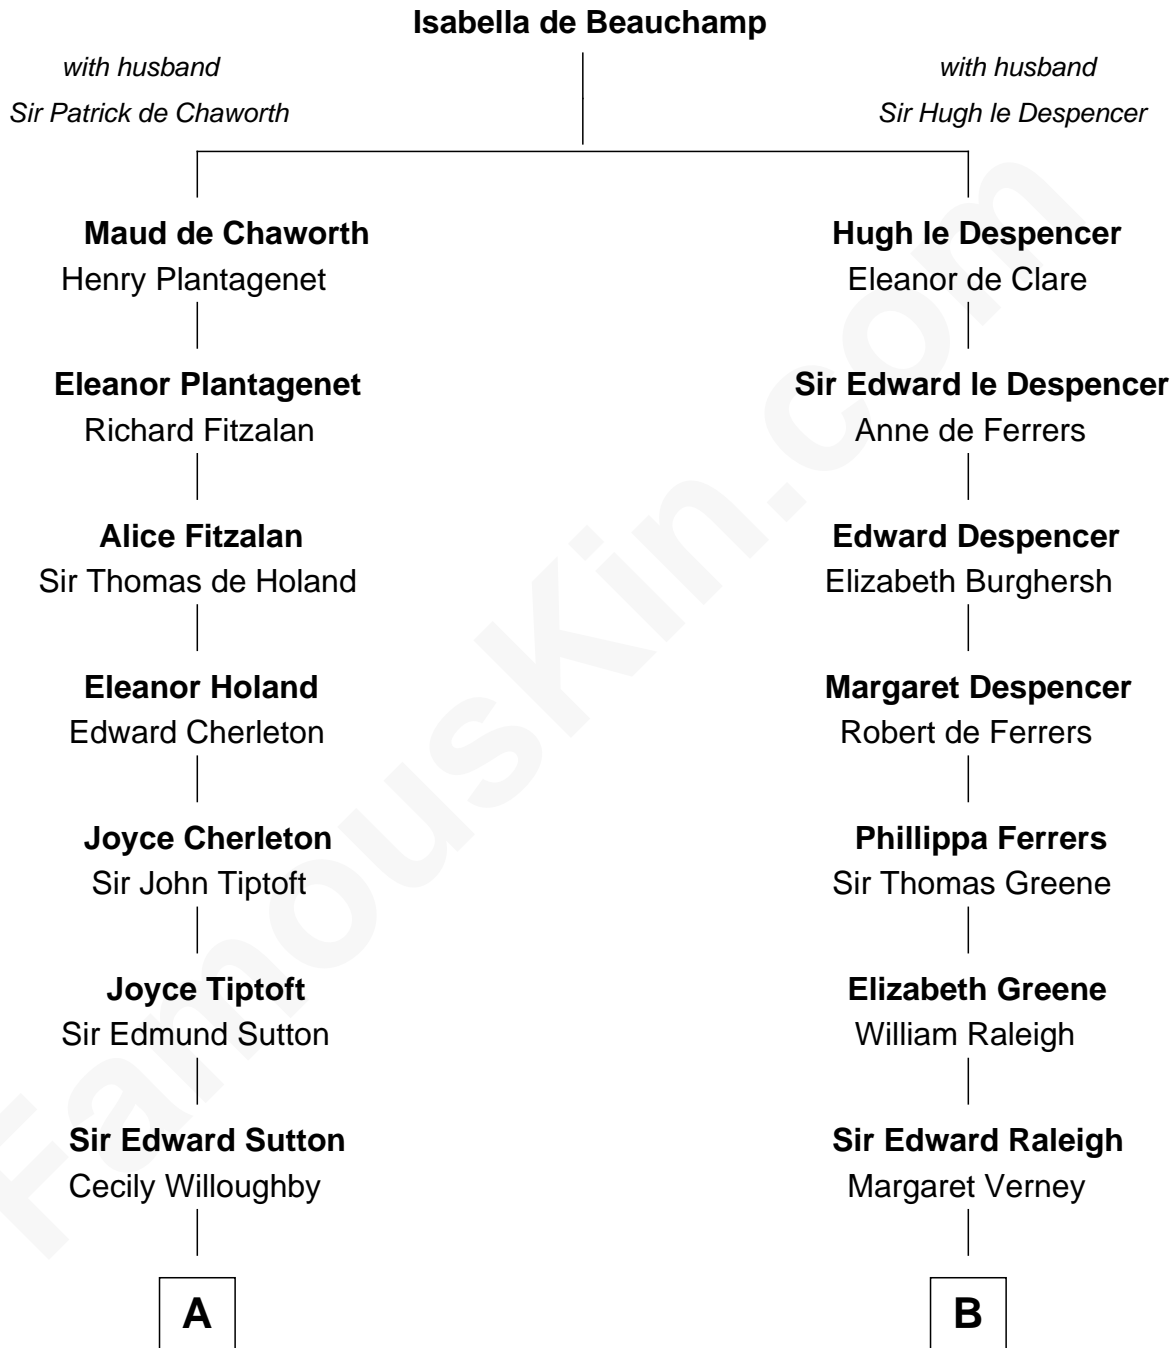

FamousKin.com Relationship Chart of

William Marsh Rice
Founder of Rice University

13th cousin 5 times removed of

Jonathan Swift
Author of Gulliver's Travels

C

—
David Rice

Patty Hall

—
William Marsh Rice

Founder of Rice University

FamousKin.com