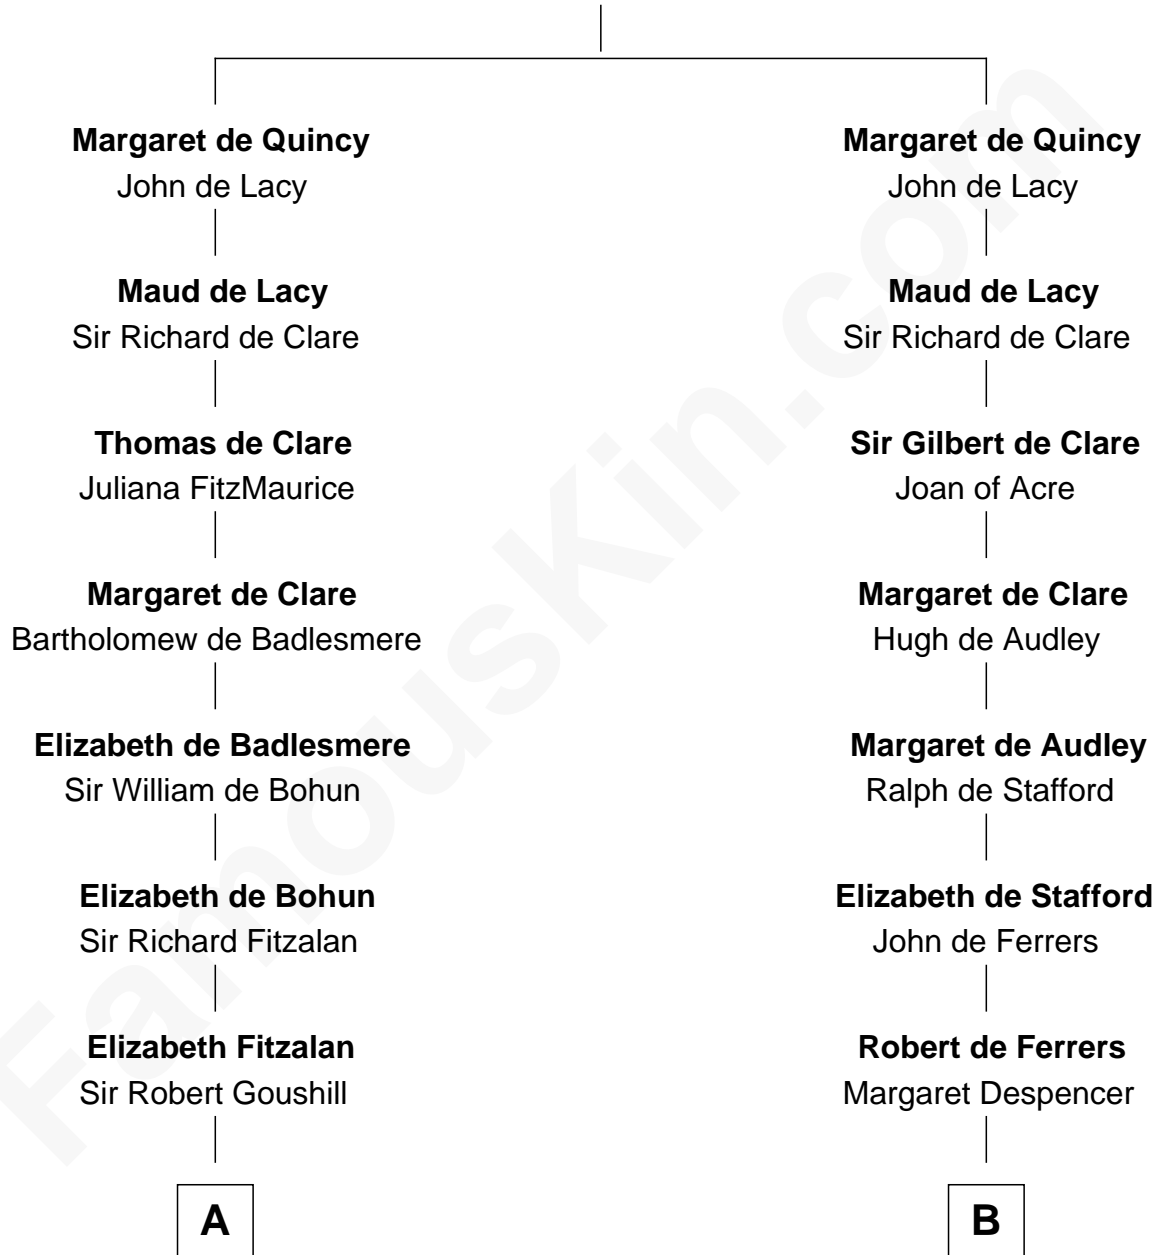

FamousKin.com
Relationship Chart of
William Marsh Rice
Founder of Rice University

16th cousin 5 times removed of

Jonathan Swift
Author of Gulliver's Travels

Sir Robert II de Quincy
 Hawise of Chester

C

—
Mary Hunt

John Holbrook

—
Hannah Holbrook

Urban Bates

—
Sarah Bates

David Rice

—
David Rice

Patty Hall

—
William Marsh Rice

Founder of Rice University

FamousKin.com