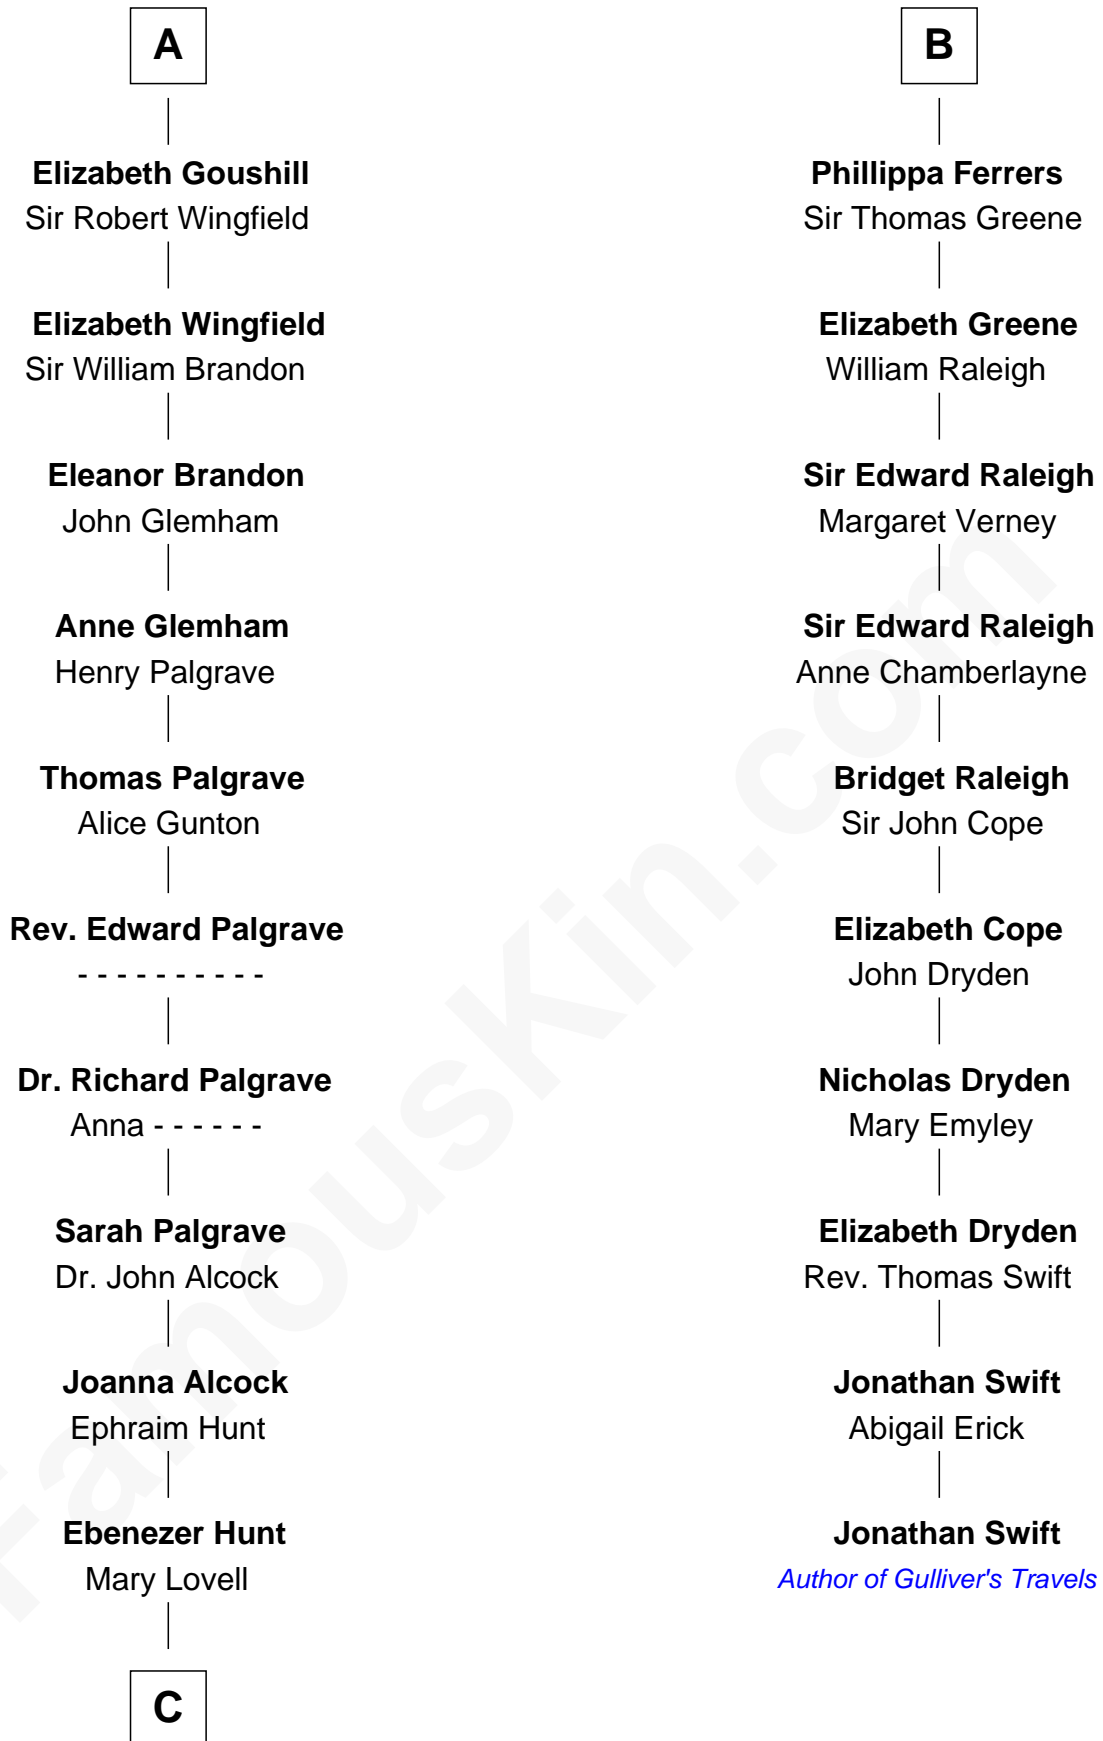

FamousKin.com
Relationship Chart of
William Marsh Rice
Founder of Rice University

16th cousin 5 times removed of

Jonathan Swift
Author of Gulliver's Travels

Sir Robert II de Quincy
 Hawise of Chester

C

—
Mary Hunt

John Holbrook

—
Hannah Holbrook

Urban Bates

—
Sarah Bates

David Rice

—
David Rice

Patty Hall

—
William Marsh Rice