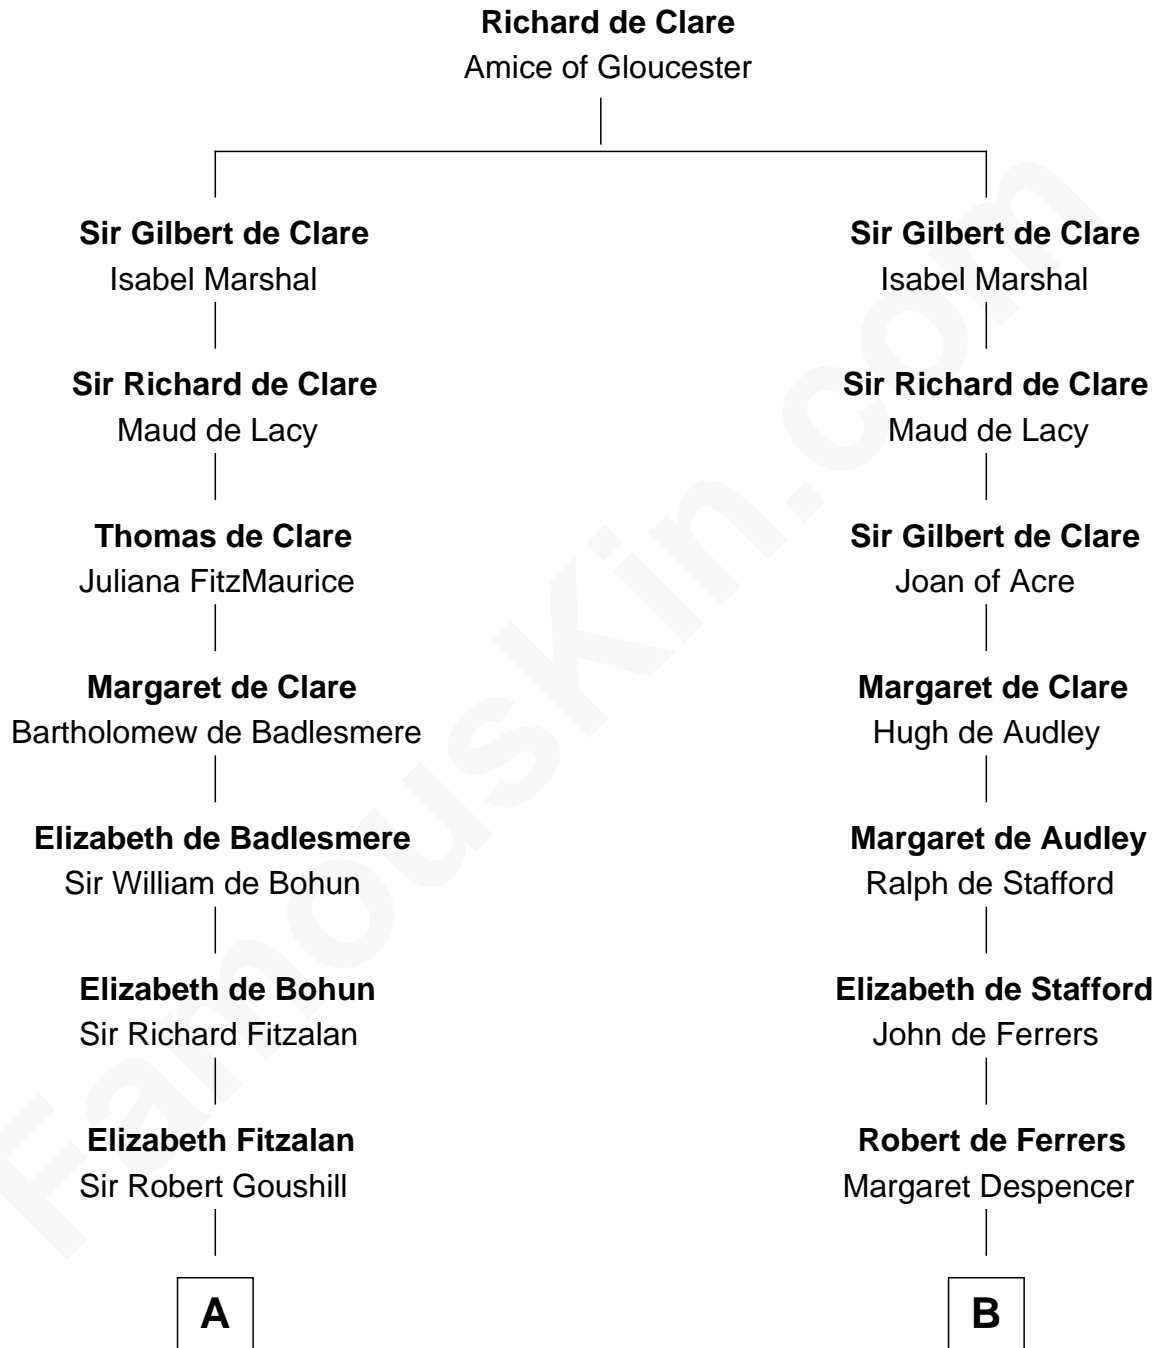

FamousKin.com
Relationship Chart of
William Marsh Rice
Founder of Rice University

16th cousin 5 times removed of

Jonathan Swift
Author of Gulliver's Travels

C

—
Mary Hunt

John Holbrook

—
Hannah Holbrook

Urban Bates

—
Sarah Bates

David Rice

—
David Rice

Patty Hall

—
William Marsh Rice

Founder of Rice University

FamousKin.com