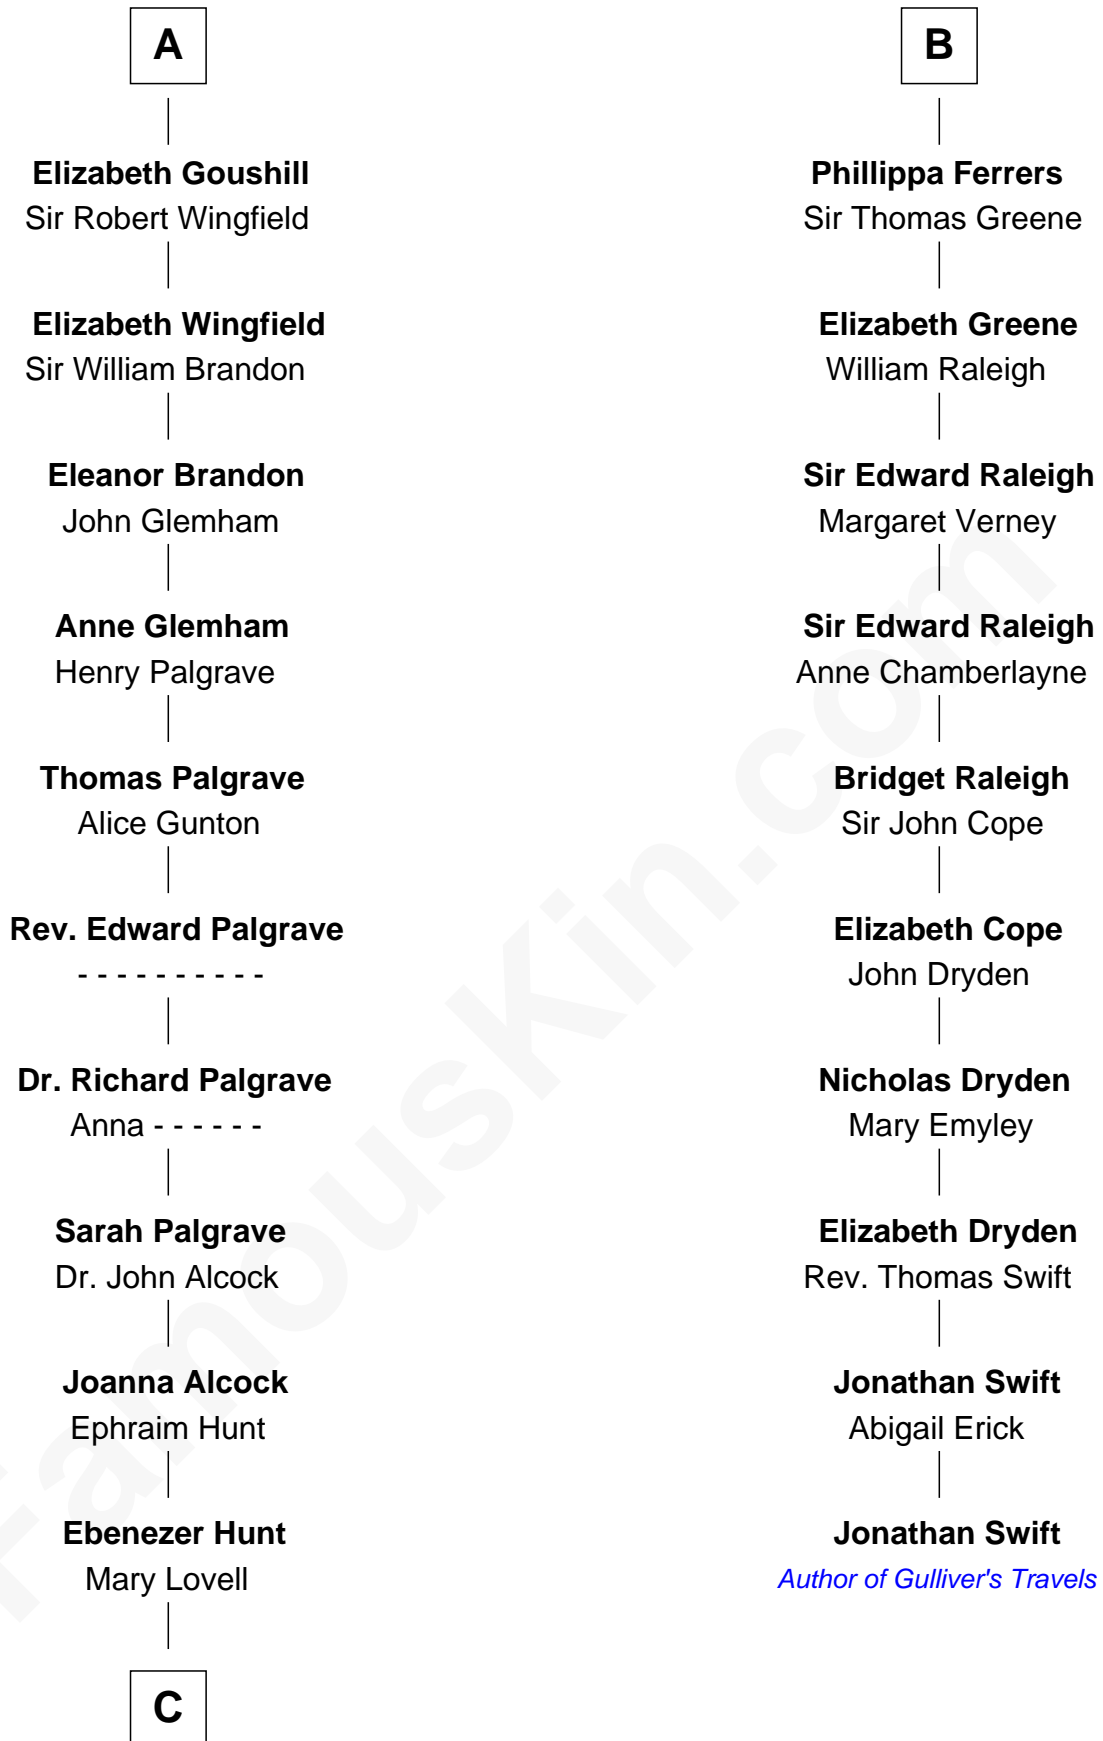

FamousKin.com
Relationship Chart of
William Marsh Rice
Founder of Rice University

16th cousin 5 times removed of

Jonathan Swift
Author of Gulliver's Travels

C

—
Mary Hunt

John Holbrook

—
Hannah Holbrook

Urban Bates

—
Sarah Bates

David Rice

—
David Rice

Patty Hall

—
William Marsh Rice

Founder of Rice University

FamousKin.com