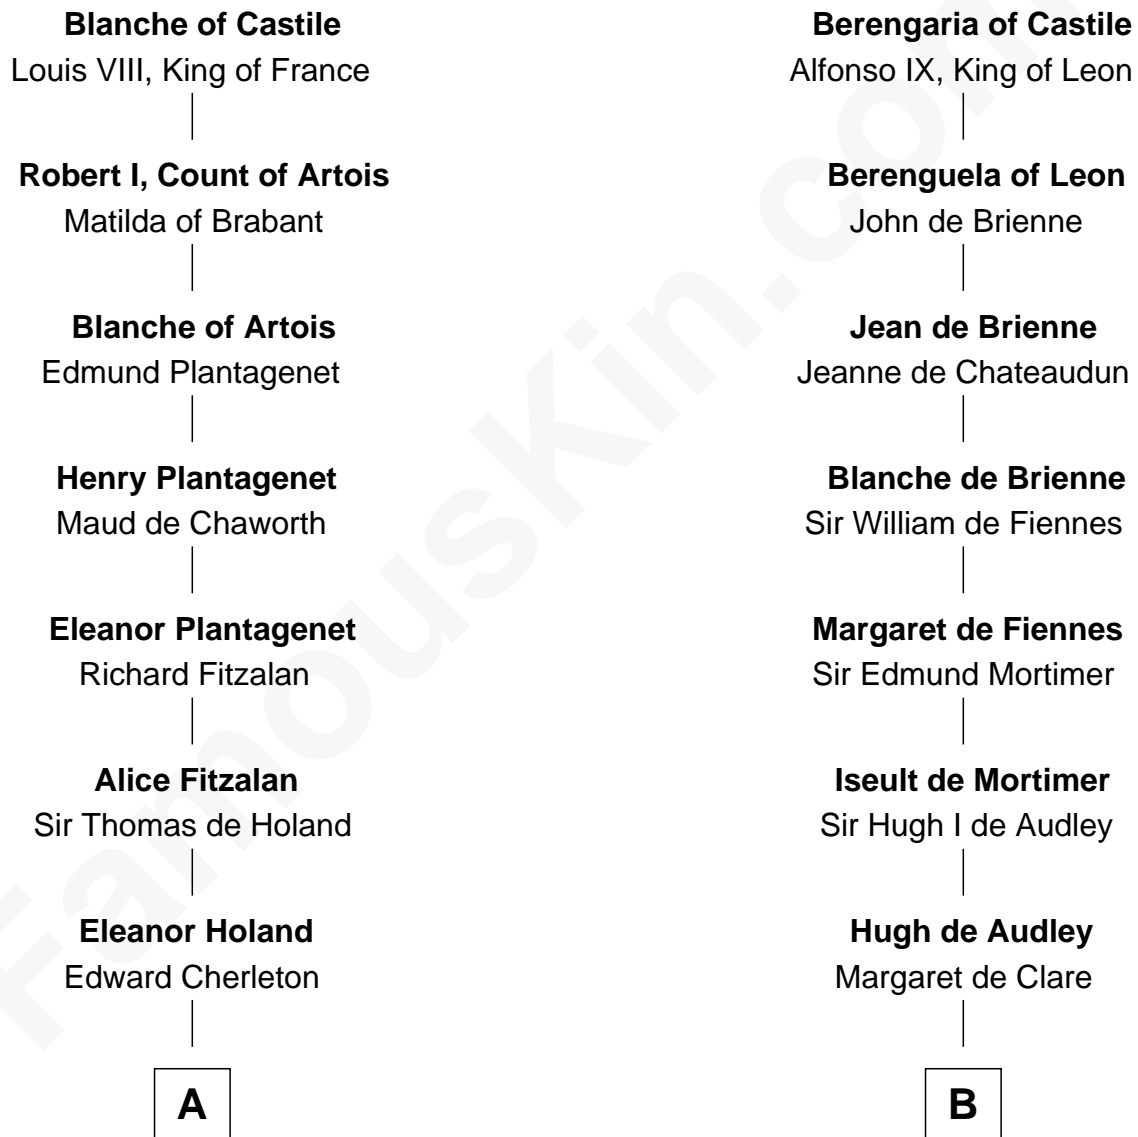

FamousKin.com Relationship Chart of

William Marsh Rice

Founder of Rice University

19th cousin 2 times removed of

Jonathan Swift

Author of Gulliver's Travels

Alfonso VIII of Castile

Eleanor of England