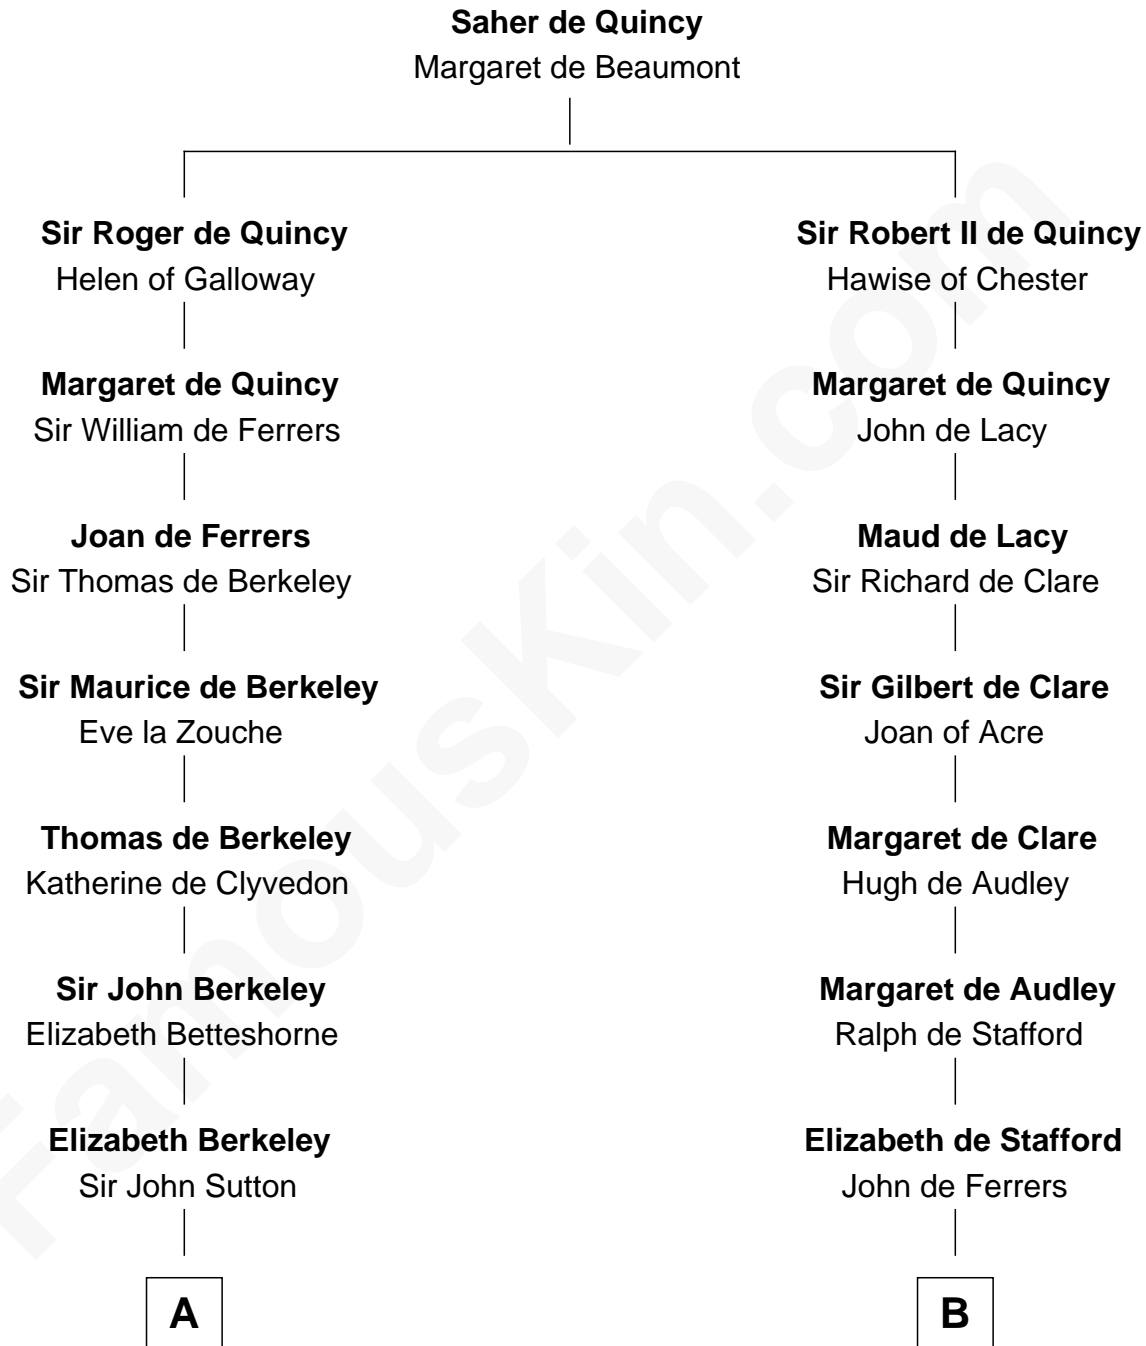

# FamousKin.com Relationship Chart of

**William Marsh Rice**

*Founder of Rice University*

17th cousin 3 times removed of

**Jonathan Swift**

*Author of Gulliver's Travels*

**C**

—  
**Hannah Holbrook**

Urban Bates

—  
**Sarah Bates**

David Rice

—  
**David Rice**

Patty Hall

—  
**William Marsh Rice**

*Founder of Rice University*

FamousKin.com