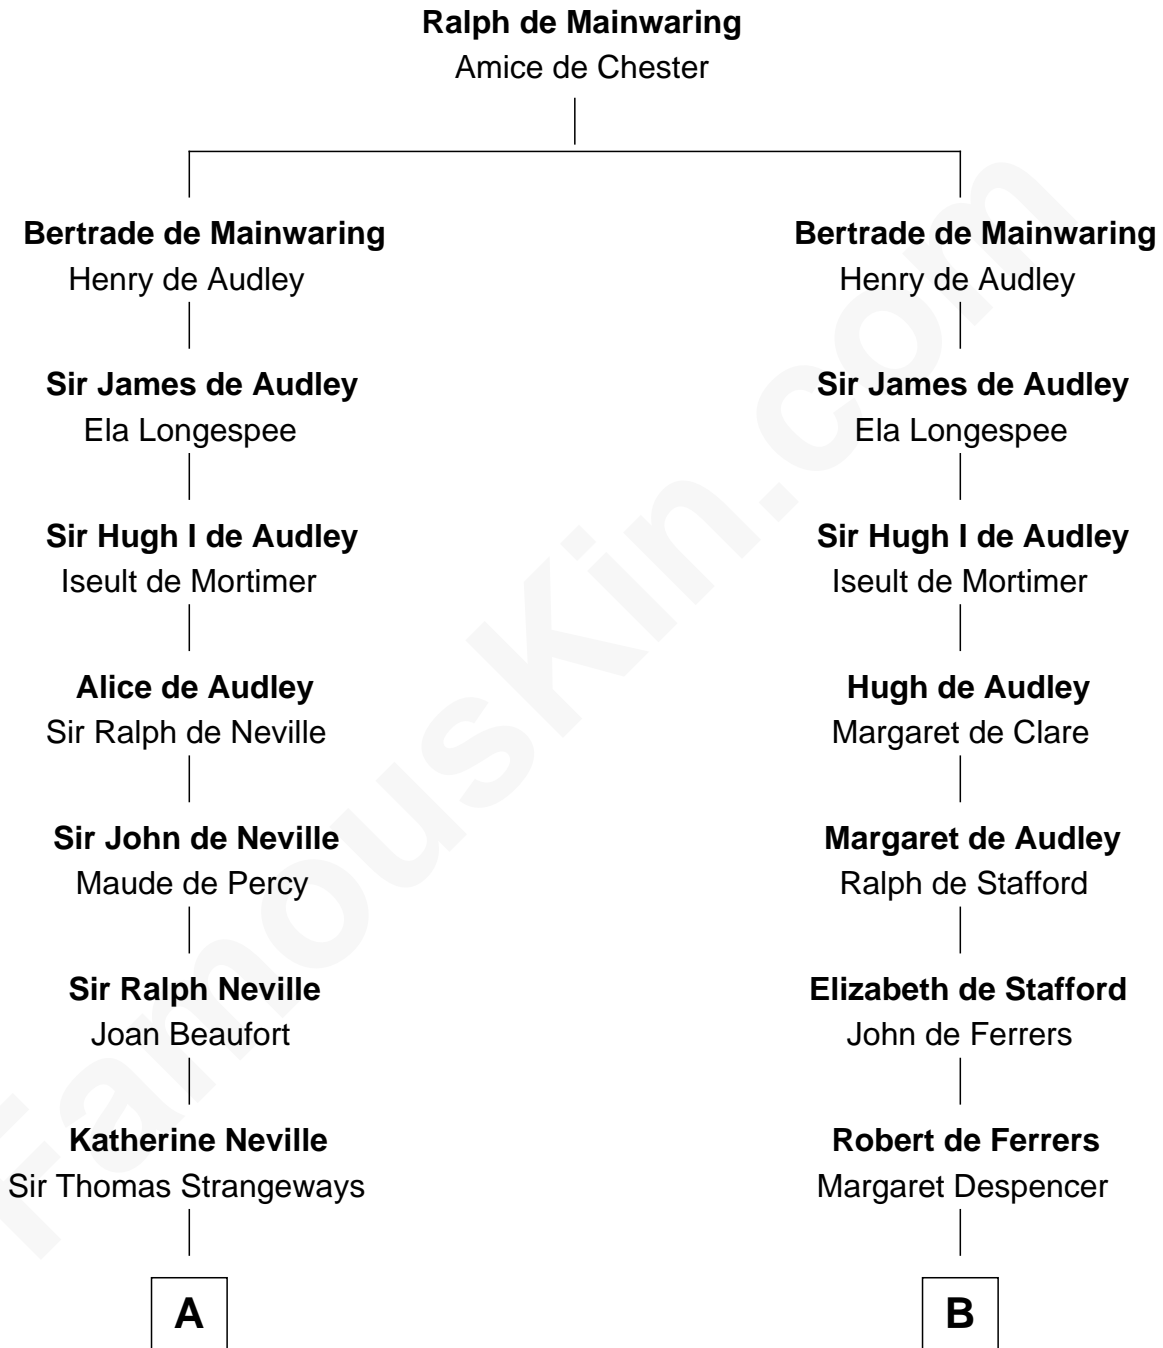

FamousKin.com
Relationship Chart of
William Marsh Rice
Founder of Rice University

16th cousin 4 times removed of

Jonathan Swift
Author of Gulliver's Travels

C

—
Hannah Holbrook

Urban Bates

—
Sarah Bates

David Rice

—
David Rice

Patty Hall

—
William Marsh Rice

Founder of Rice University

FamousKin.com