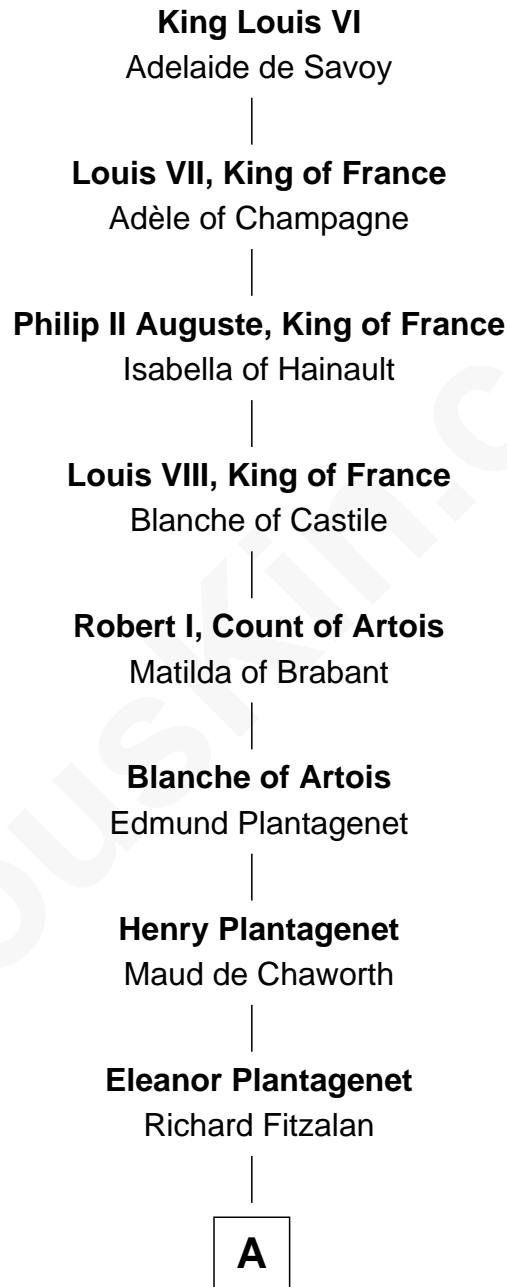

# FamousKin.com Relationship Chart of

**William Marsh Rice**  
*Founder of Rice University*

22nd Great-grandson of

**King Louis VI**  
*King of France*

**A**

**Alice Fitzalan**

Sir Thomas de Holand

**Eleanor Holand**

Edward Cherleton

**Joyce Cherleton**

Sir John Tiptoft

**Joyce Tiptoft**

Sir Edmund Sutton

**Sir Edward Sutton**

Cecily Willoughby

**Sir John Sutton**

Cecily Grey

**Sir Henry Dudley**

----- Ashton

Probable

**Roger Dudley**

Susanna Thorne

**Gov. Thomas Dudley**

Dorothy York

—  
**William Marsh Rice**

*Founder of Rice University*