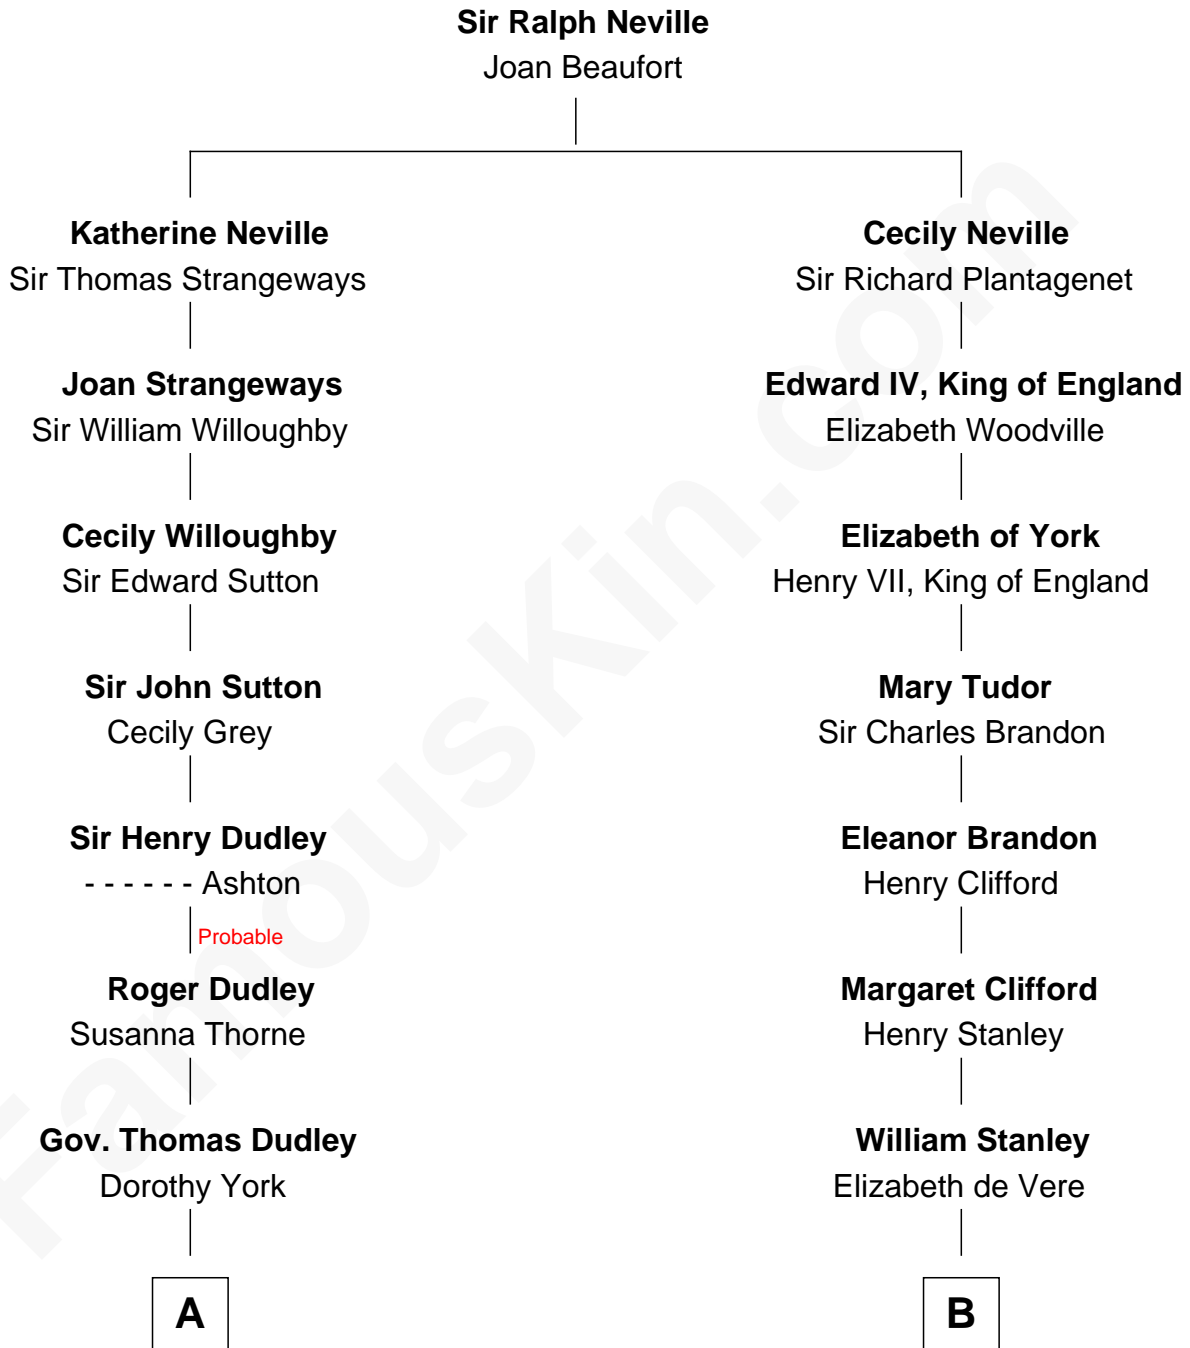

FamousKin.com
Relationship Chart of
William Marsh Rice
Founder of Rice University

14th cousin 4 times removed of

Hugh Grant
Movie Actor

C

Fynvola Susan MacLean

James Murray Grant

Hugh Grant

Movie Actor

FamousKin.com