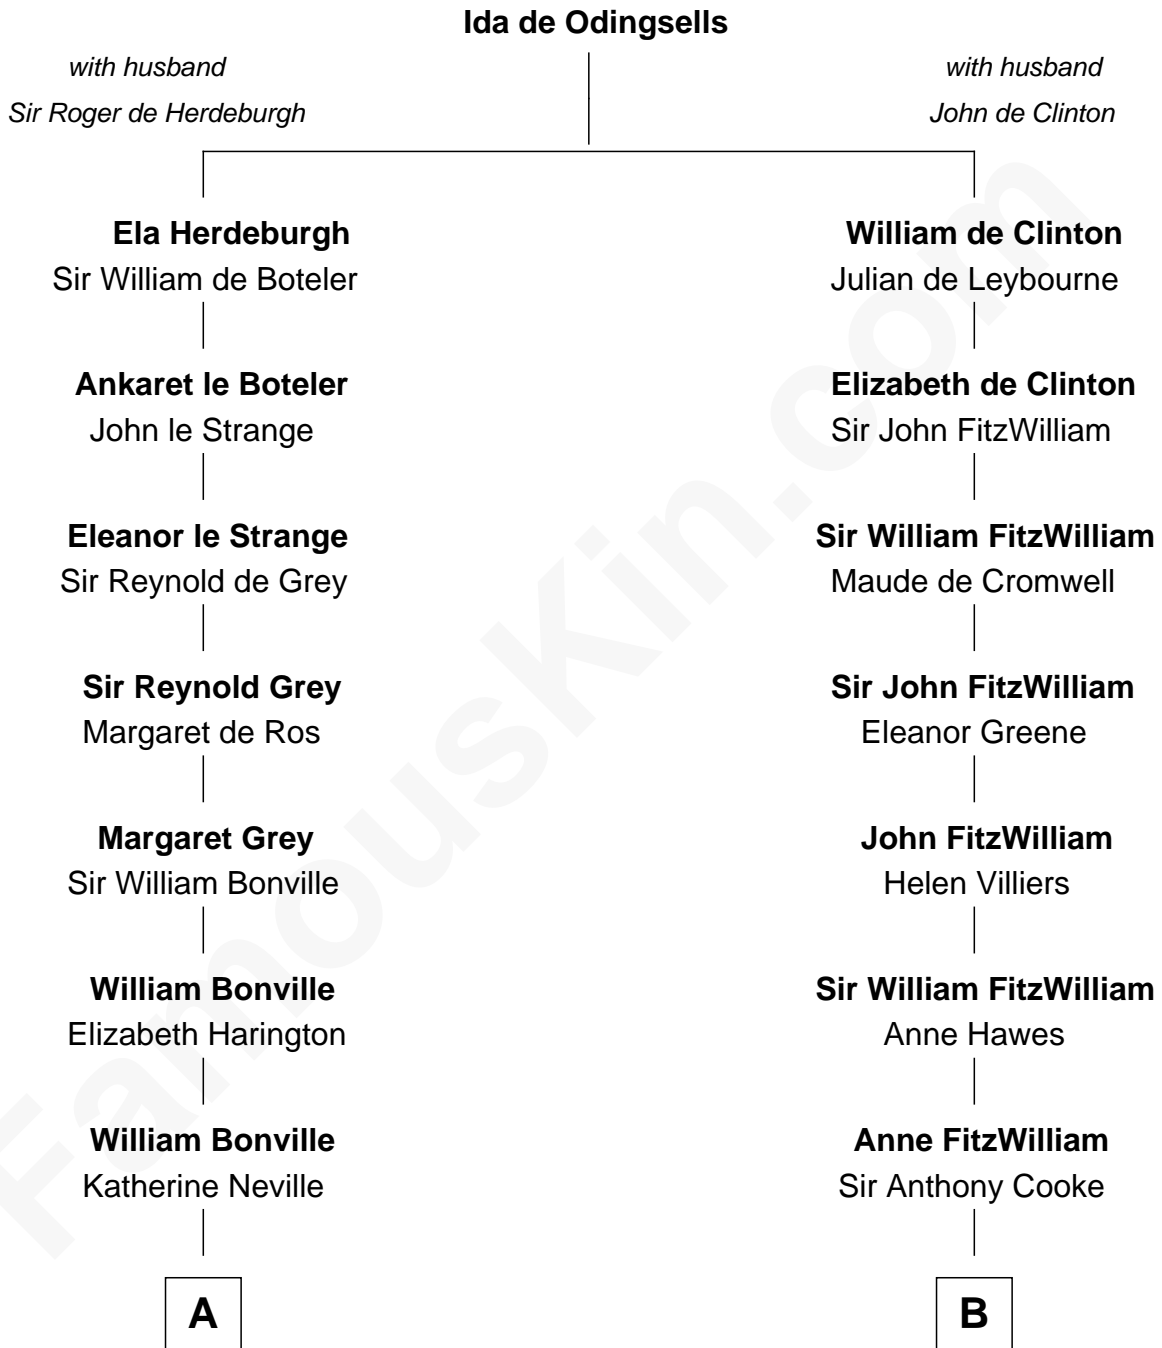

FamousKin.com
Relationship Chart of
William Marsh Rice
Founder of Rice University

19th cousin 2 times removed of

Hugh Grant
Movie Actor

C

Sarah Bates

David Rice

David Rice

Patty Hall

William Marsh Rice

Founder of Rice University

D

Cyril Randolph

Frances Selina Hervey

Felton George Randolph

Emily Margaret Nepean

Margaret Isobel Randolph