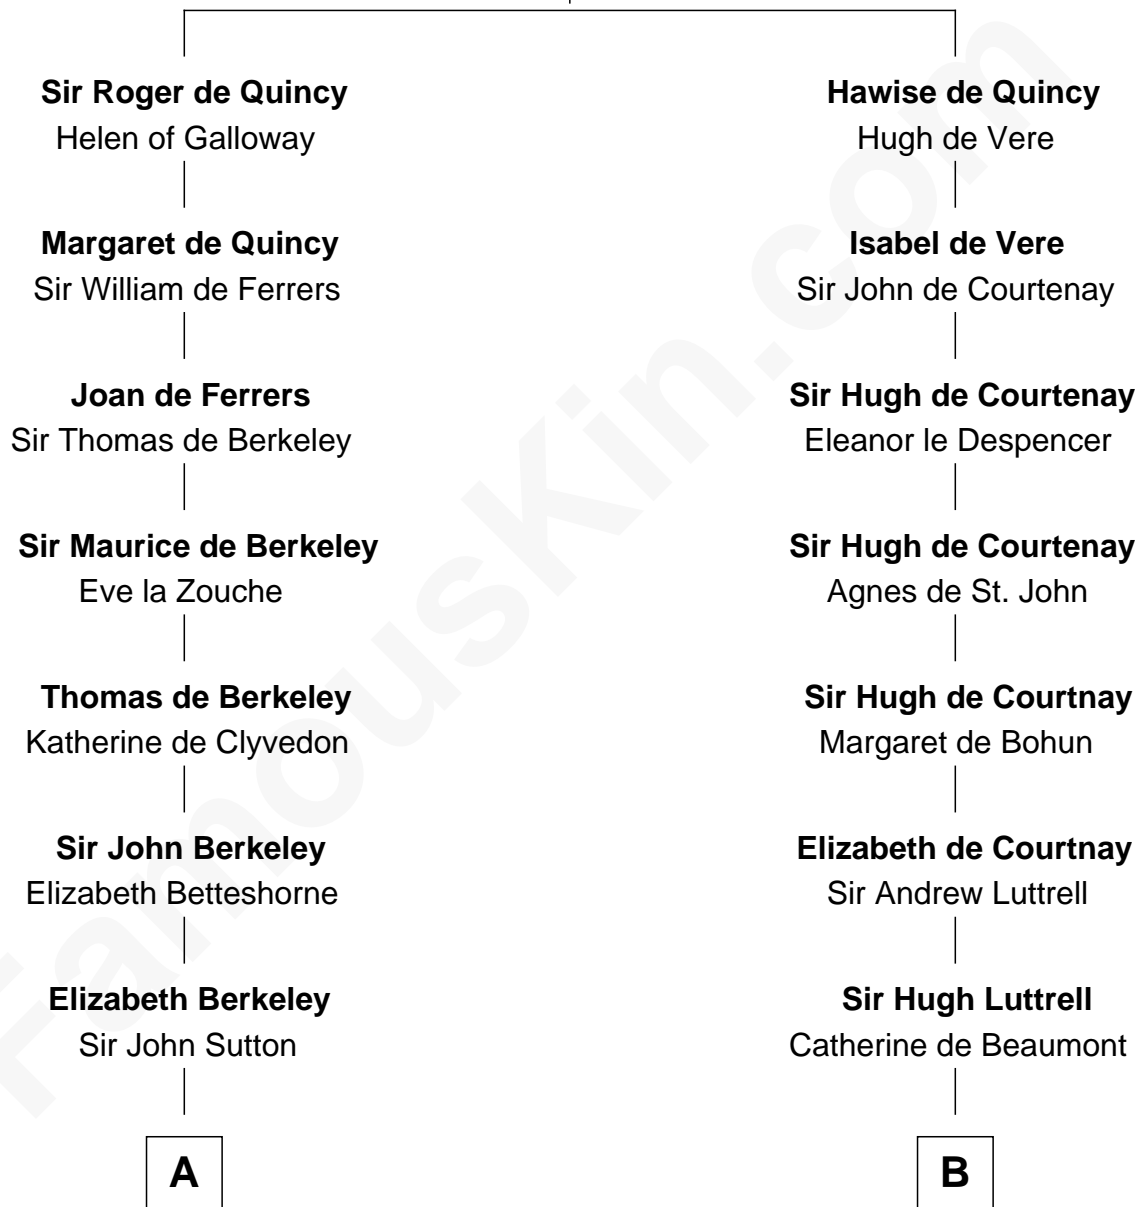

FamousKin.com Relationship Chart of

William Marsh Rice
Founder of Rice University

20th cousin of

Herman Melville
Author of Moby Dick

Saher de Quincy
Margaret de Beaumont

C

Hannah Holbrook

Urban Bates

Sarah Bates

David Rice

David Rice

Patty Hall

William Marsh Rice

Founder of Rice University

D

Mercy Greenleaf