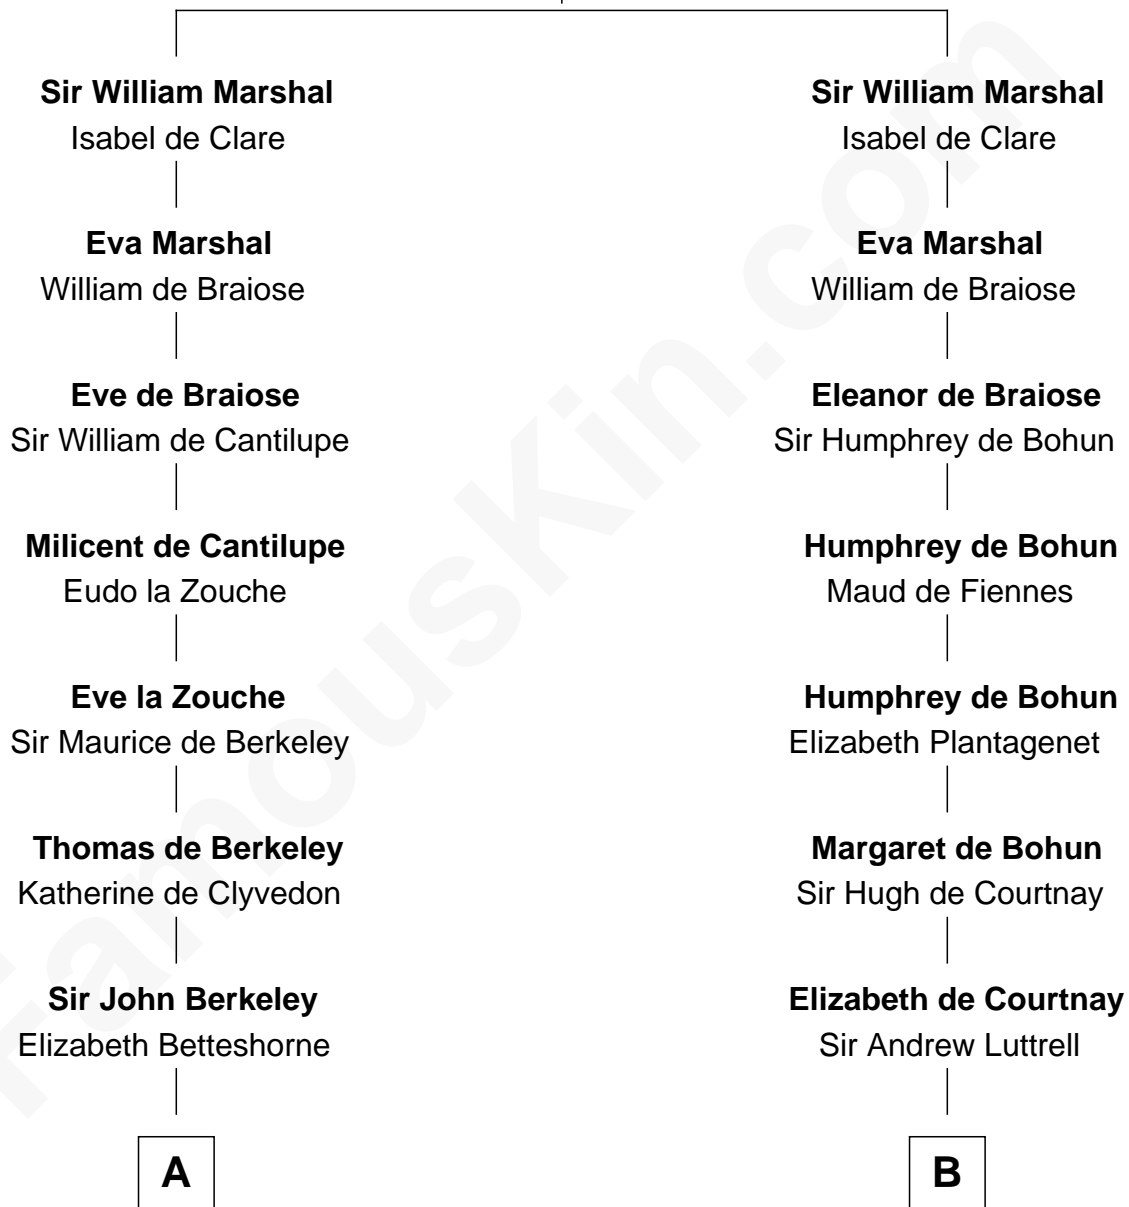

FamousKin.com Relationship Chart of

William Marsh Rice
Founder of Rice University

21st cousin of

Herman Melville
Author of Moby Dick

John FitzGilbert
Sybilla of Salisbury

C

John Holbrook

Mary Hunt

Hannah Holbrook

Urban Bates

Sarah Bates

David Rice

David Rice

Patty Hall

William Marsh Rice

Founder of Rice University