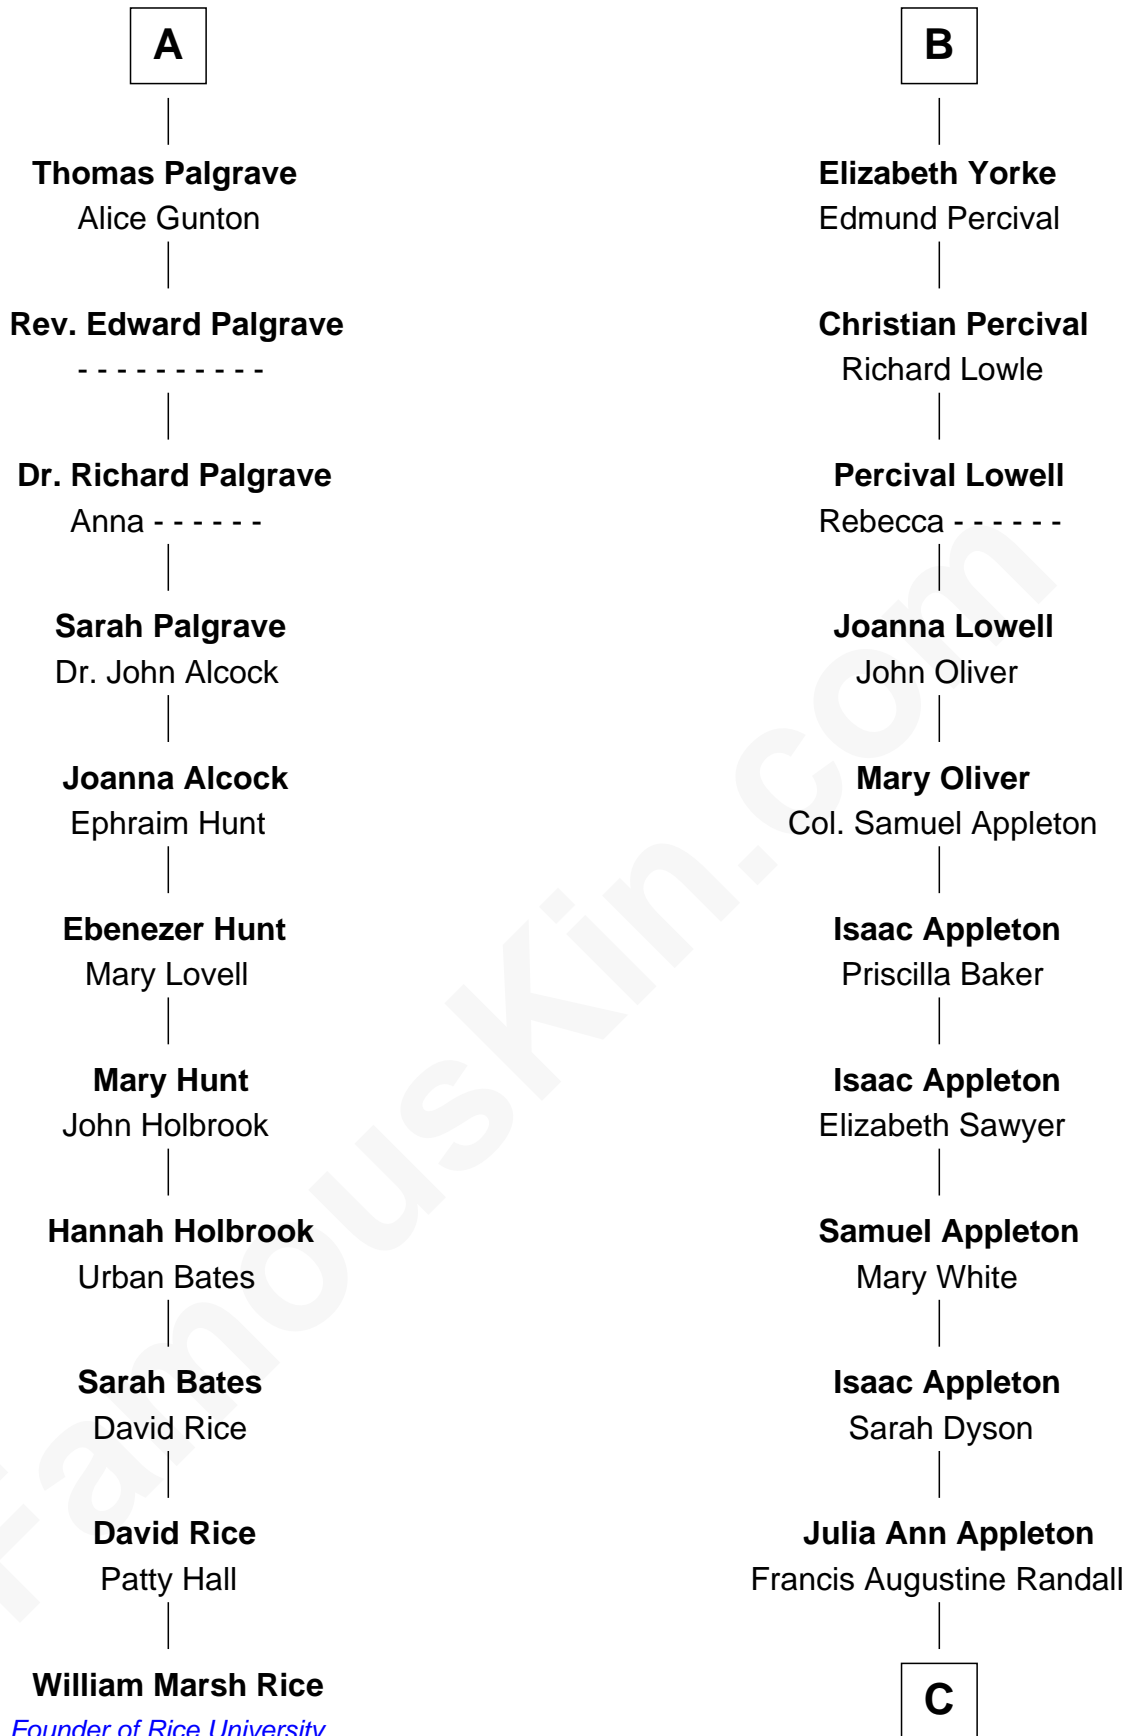

FamousKin.com
Relationship Chart of
William Marsh Rice
Founder of Rice University

17th cousin 4 times removed of

James Spader
TV and Movie Actor

Humphrey de Bohun
 Elizabeth Plantagenet

Sir William de Bohun
 Elizabeth de Badlesmere

Margaret de Bohun
 Sir Hugh de Courtnay

Elizabeth de Bohun
 Sir Richard Fitzalan

Elizabeth de Courtnay
 Sir Andrew Luttrell

Elizabeth Fitzalan
 Sir Robert Goushill

Sir Hugh Luttrell
 Catherine de Beaumont

Elizabeth Goushill
 Sir Robert Wingfield

Sir John Luttrell
 Margaret Touchet

Elizabeth Wingfield
 Sir William Brandon

Sir James Luttrell
 Elizabeth Courtnay

Eleanor Brandon
 John Glemham

Sir Hugh Luttrell
 Margaret Hill

Anne Glemham
 Henry Palgrave

Eleanor Luttrell
 Roger Yorke

A

B

C

Julia M. Randall

William E. Fraser

Edward Abbott Fraser