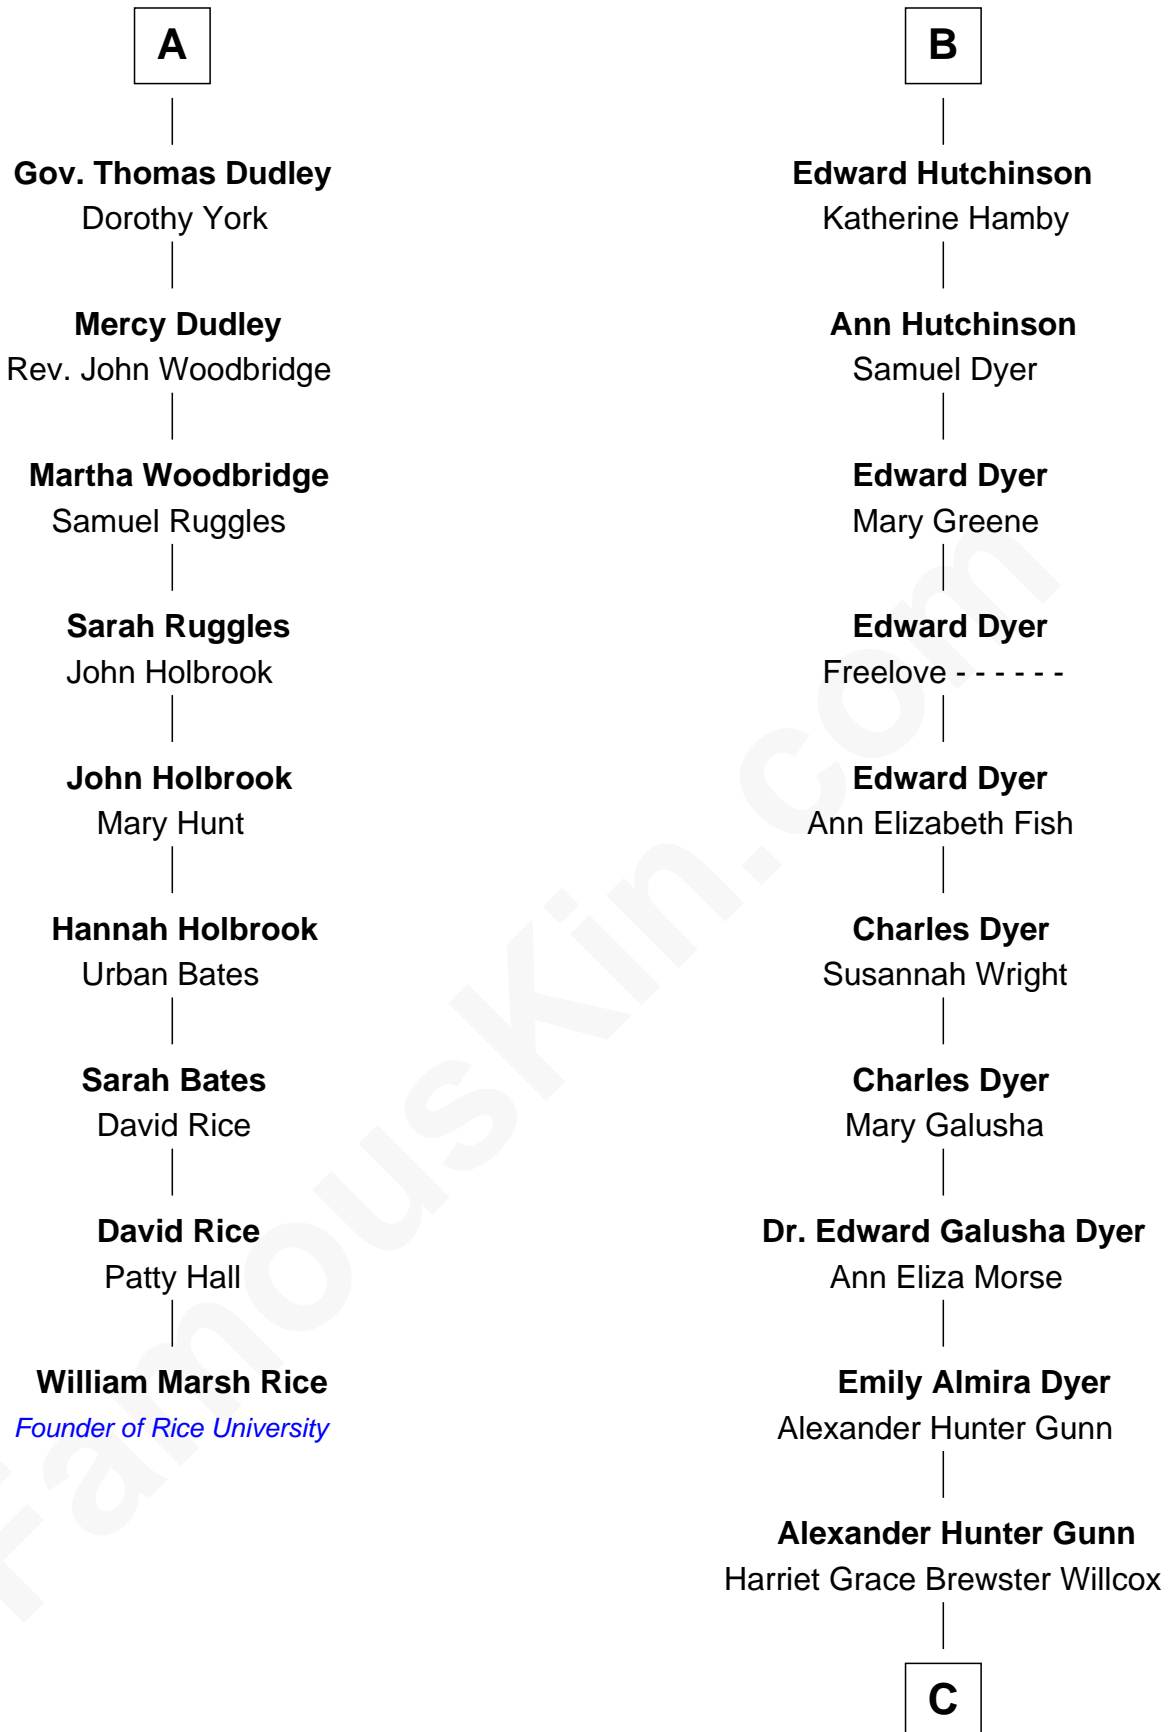

FamousKin.com
Relationship Chart of
William Marsh Rice
Founder of Rice University

15th cousin 4 times removed of

Elisabeth Shue
TV and Movie Actress

Sir Walter Blount
 Sancha de Ayala

Constance Blount
 Sir John Sutton

Sir Thomas Blount
 Margaret de Gresley

Sir John Sutton
 Elizabeth Berkeley

Sir Thomas Blount
 Agnes Hawley

Sir Edmund Sutton
 Joyce Tiptoft

Anne Blount
 William Marbury

Sir Edward Sutton
 Cecily Willoughby

Robert Marbury
 Katherine Williamson

Sir John Sutton
 Cecily Grey

William Marbury
 Agnes Lenton

Sir Henry Dudley
 ----- Ashton

Rev. Francis Marbury
 Bridget Dryden

Probable

Roger Dudley
 Susanna Thorne

Anne Marbury
 William Hutchinson

A

B

C

Mary Brewster Gunn
Adoniram Judson Wells

Anne Brewster Wells
James William Shue

Elisabeth Shue
TV and Movie Actress

FamousKin.com