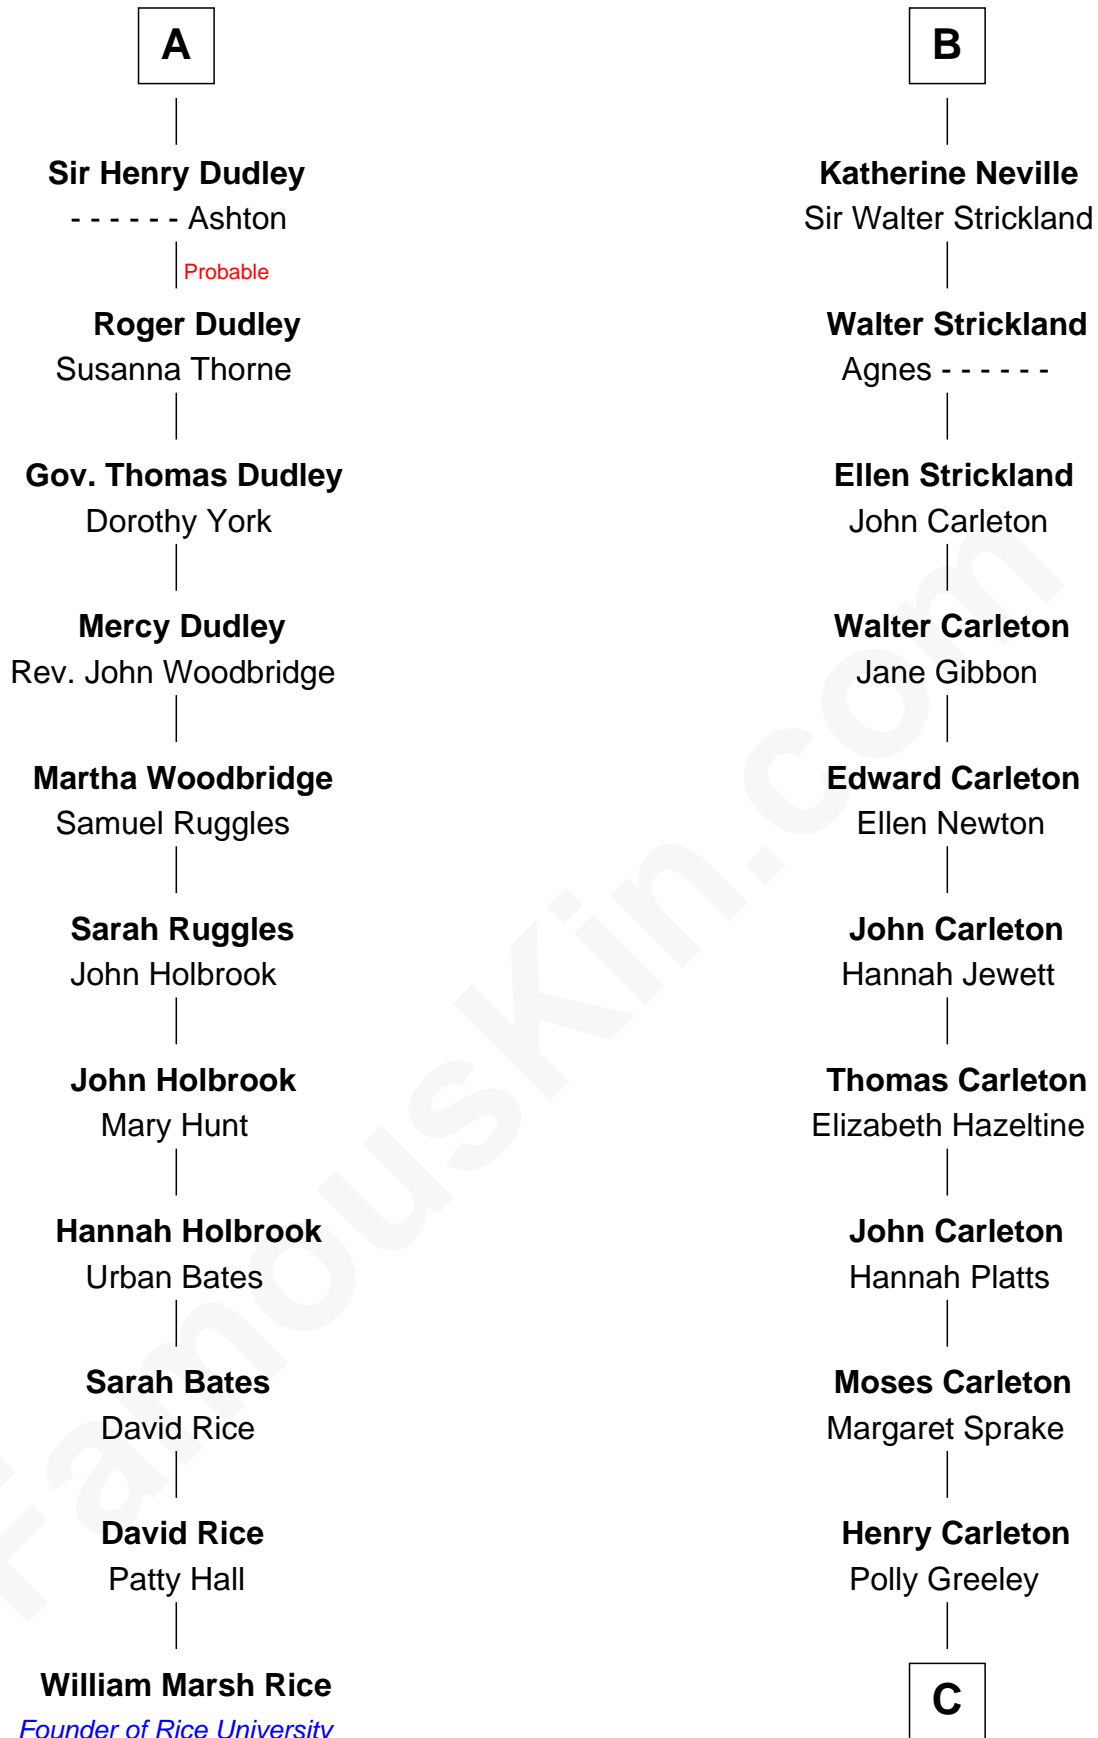

# FamousKin.com Relationship Chart of

**William Marsh Rice**

*Founder of Rice University*

17th cousin 1 time removed of

**Charles A. Pillsbury**

*Co-Founder of C.A. Pillsbury Co.*

C

**Margaret Sprague Carleton**