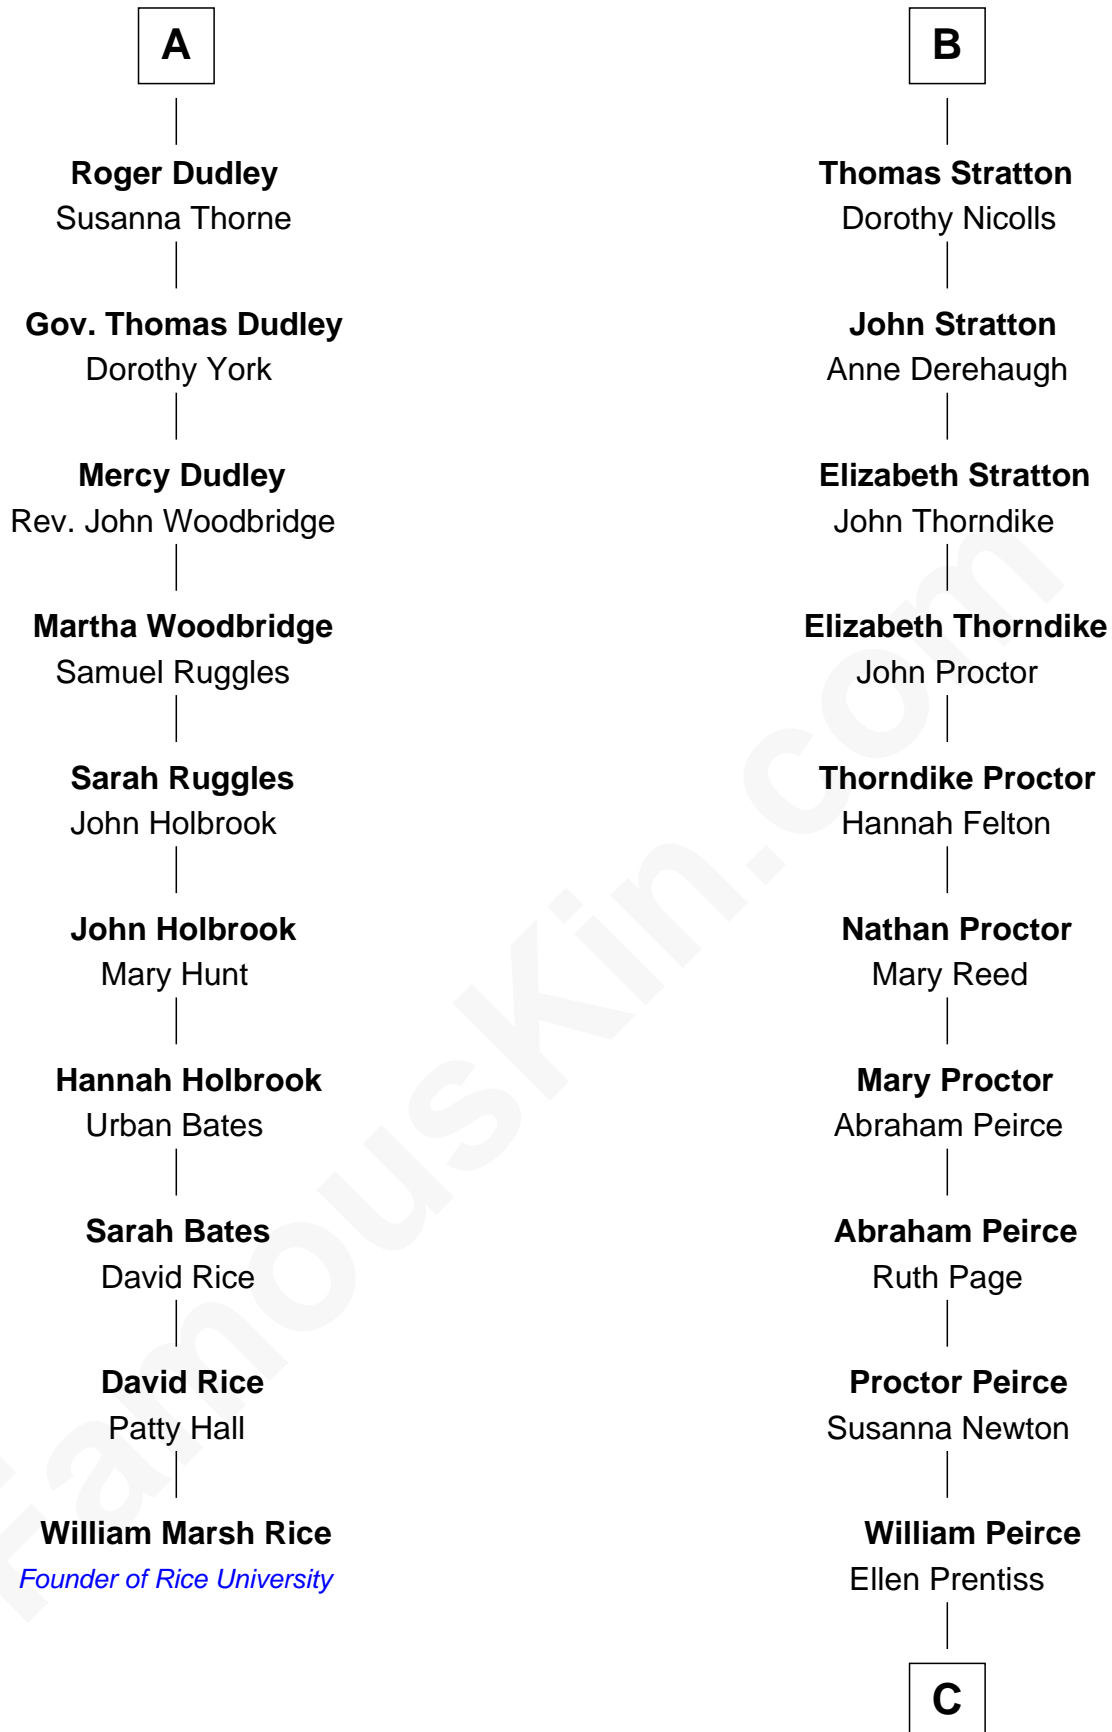

FamousKin.com Relationship Chart of

William Marsh Rice

Founder of Rice University

16th cousin 4 times removed of

John Lithgow

Stage, TV, and Movie Actor

C

Ellen Prentiss Peirce

Washington Lithgow

Arthur Washington Lithgow

Ina Berenice Robinson

Arthur Washington Lithgow

Sarah Jane Price

John Lithgow

Stage, TV, and Movie Actor