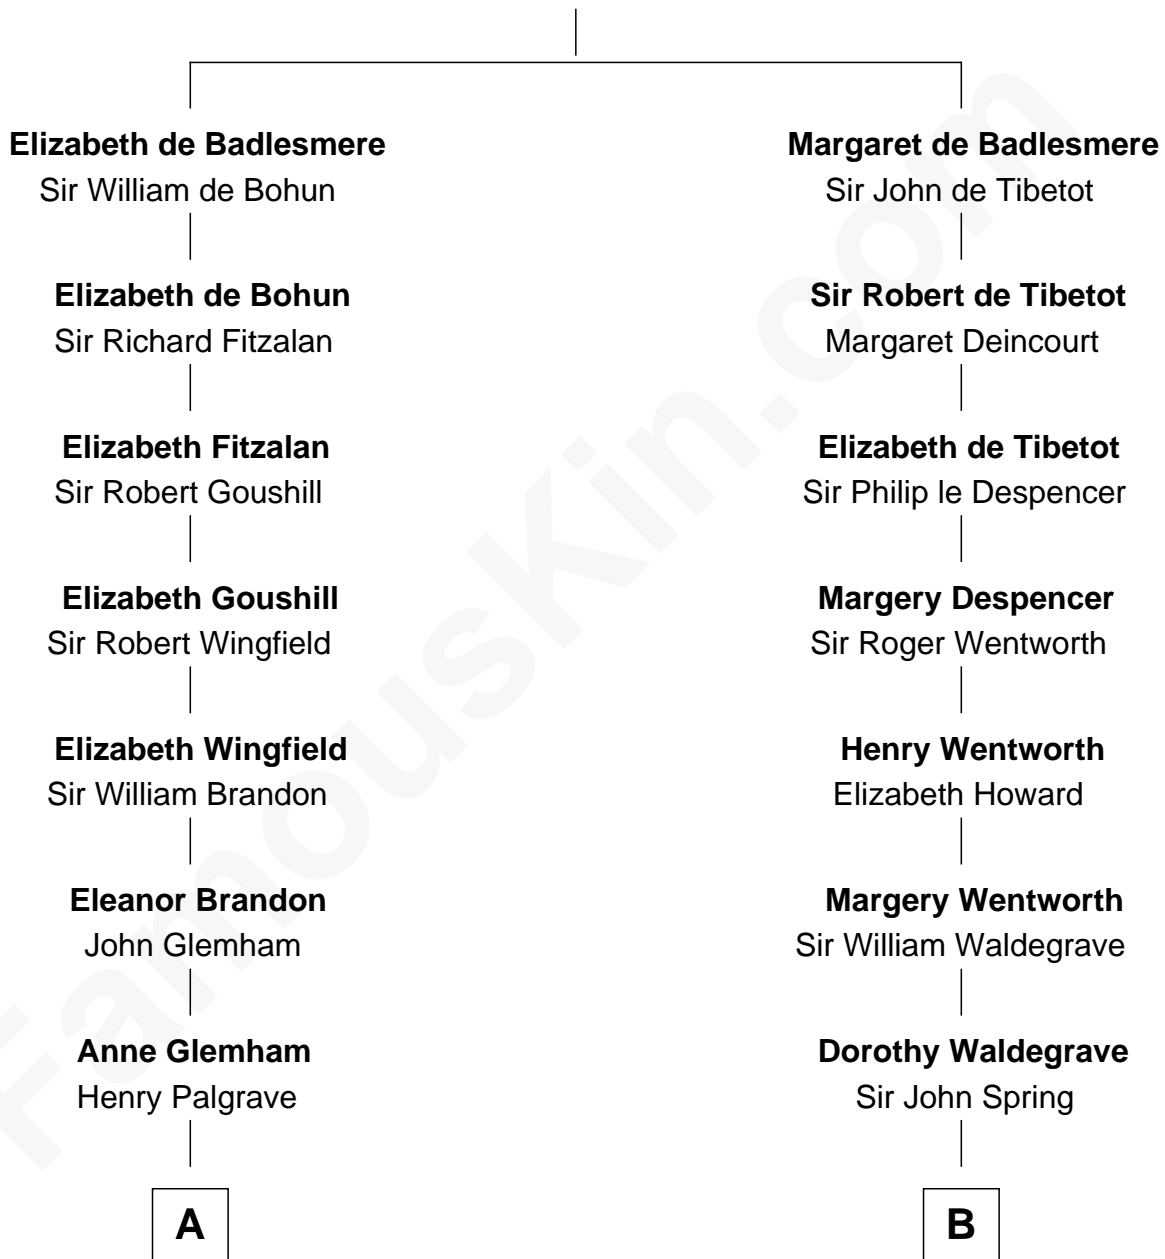

FamousKin.com
Relationship Chart of
William Marsh Rice
Founder of Rice University

17th cousin 4 times removed of
John Lithgow
Stage, TV, and Movie Actor

Bartholomew de Badlesmere
 Margaret de Clare

C

William Peirce

Ellen Prentiss

Ellen Prentiss Peirce

Washington Lithgow

Arthur Washington Lithgow

Ina Berenice Robinson

Arthur Washington Lithgow

Sarah Jane Price

John Lithgow