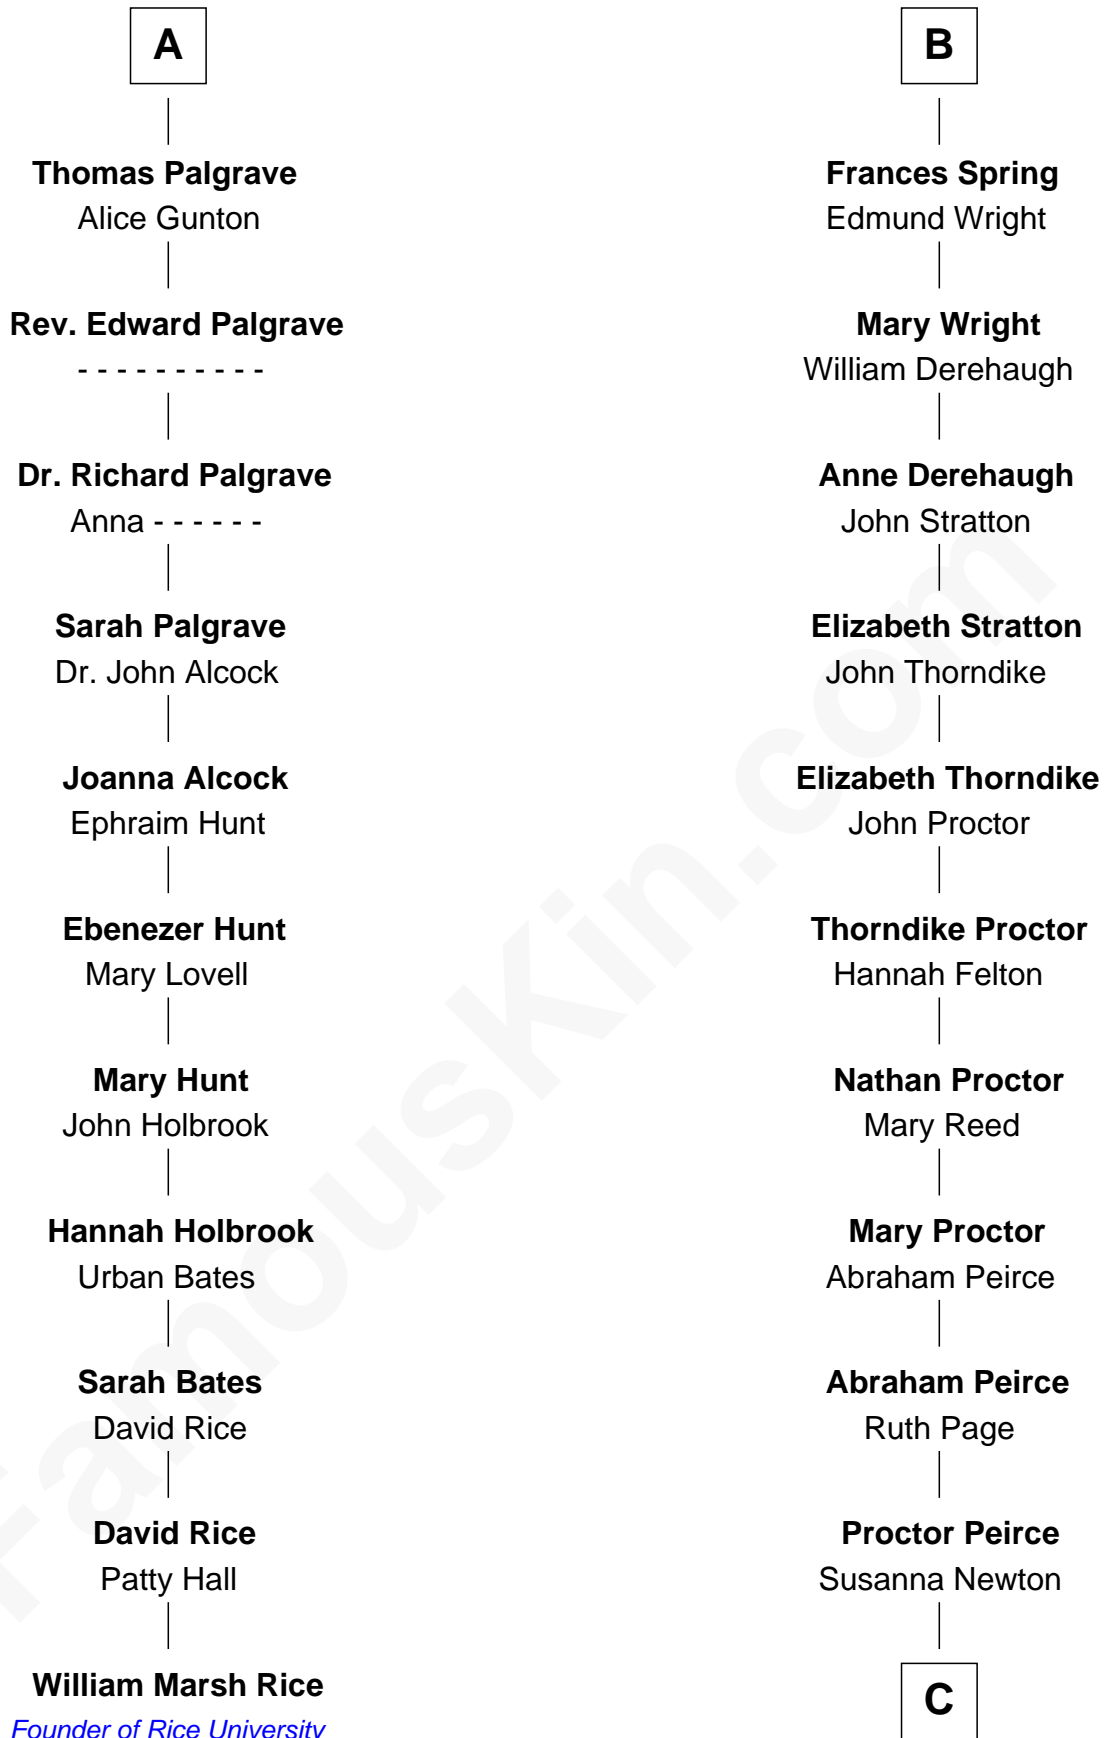

FamousKin.com
Relationship Chart of
William Marsh Rice
Founder of Rice University

17th cousin 4 times removed of
John Lithgow
Stage, TV, and Movie Actor

Bartholomew de Badlesmere
 Margaret de Clare

C

William Peirce

Ellen Prentiss

Ellen Prentiss Peirce

Washington Lithgow

Arthur Washington Lithgow

Ina Berenice Robinson

Arthur Washington Lithgow

Sarah Jane Price

John Lithgow