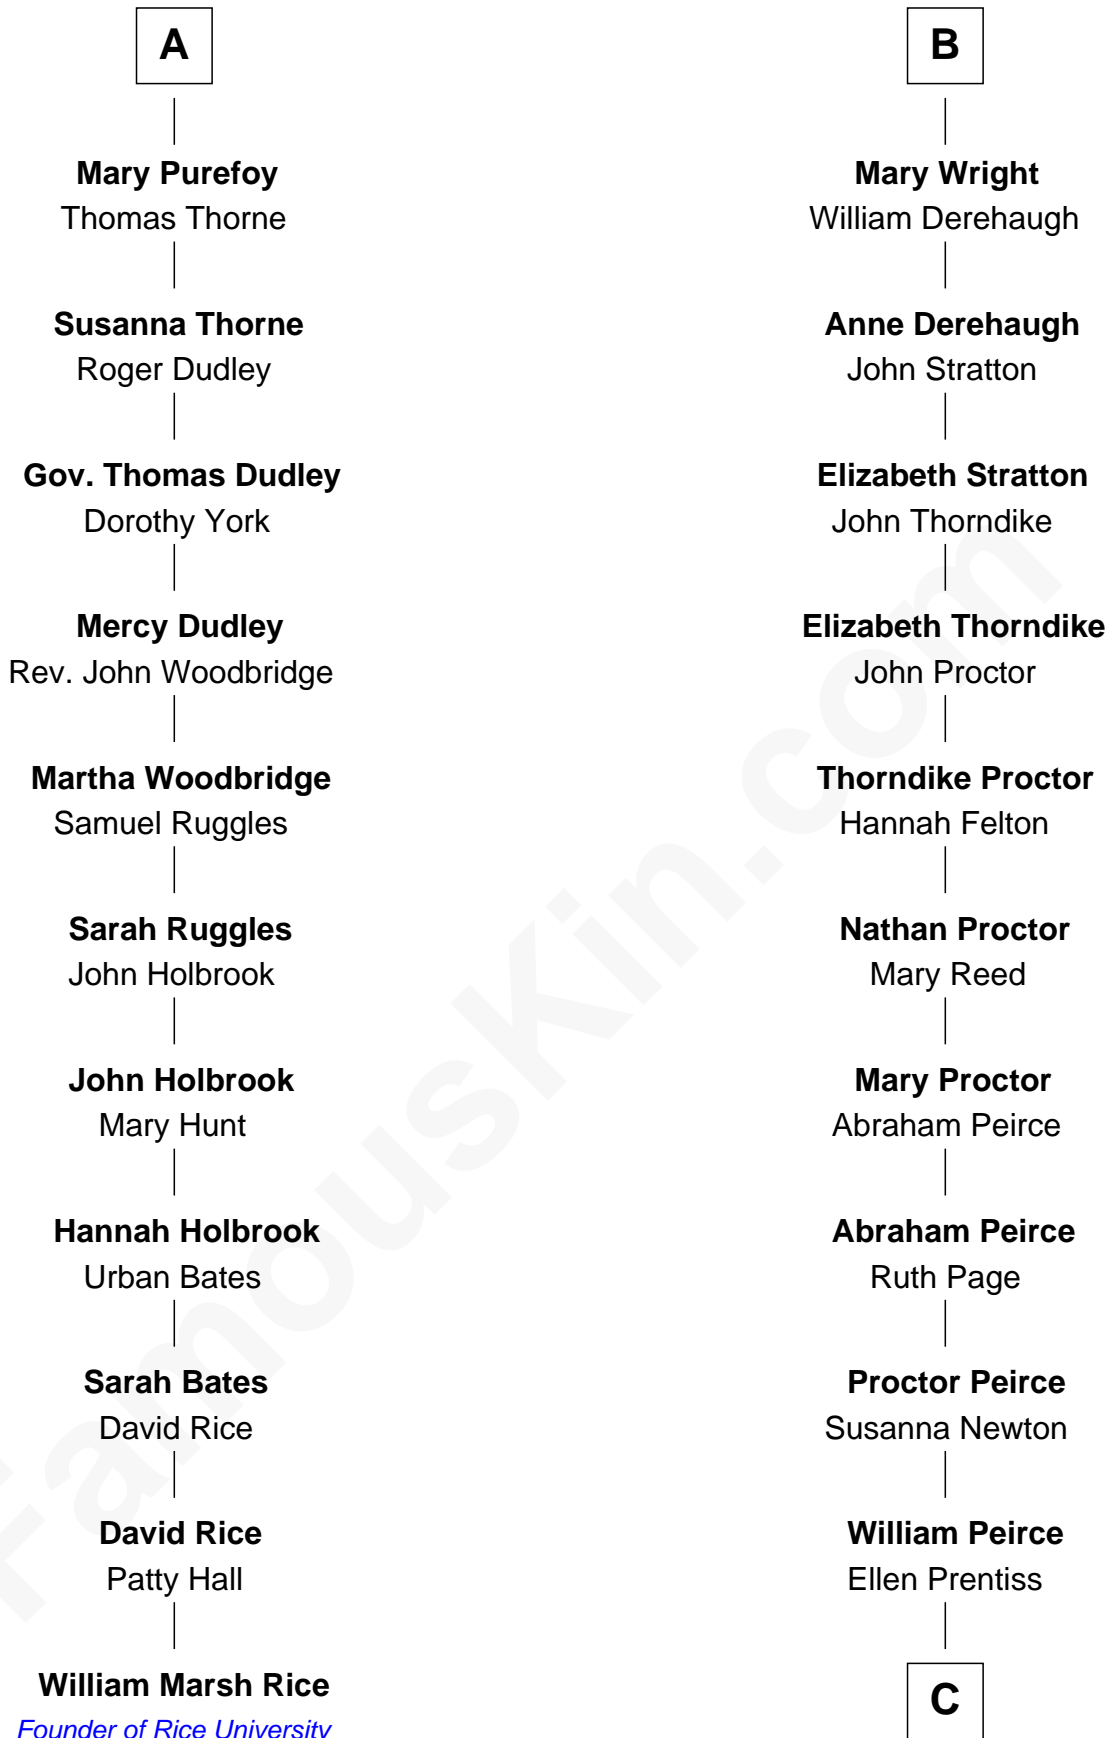

FamousKin.com
Relationship Chart of
William Marsh Rice
Founder of Rice University

17th cousin 3 times removed of

John Lithgow
Stage, TV, and Movie Actor

Sir John Howard
 Alice de Bois

C

Ellen Prentiss Peirce

Washington Lithgow

Arthur Washington Lithgow

Ina Berenice Robinson

Arthur Washington Lithgow

Sarah Jane Price

John Lithgow

Stage, TV, and Movie Actor

FamousKin.com