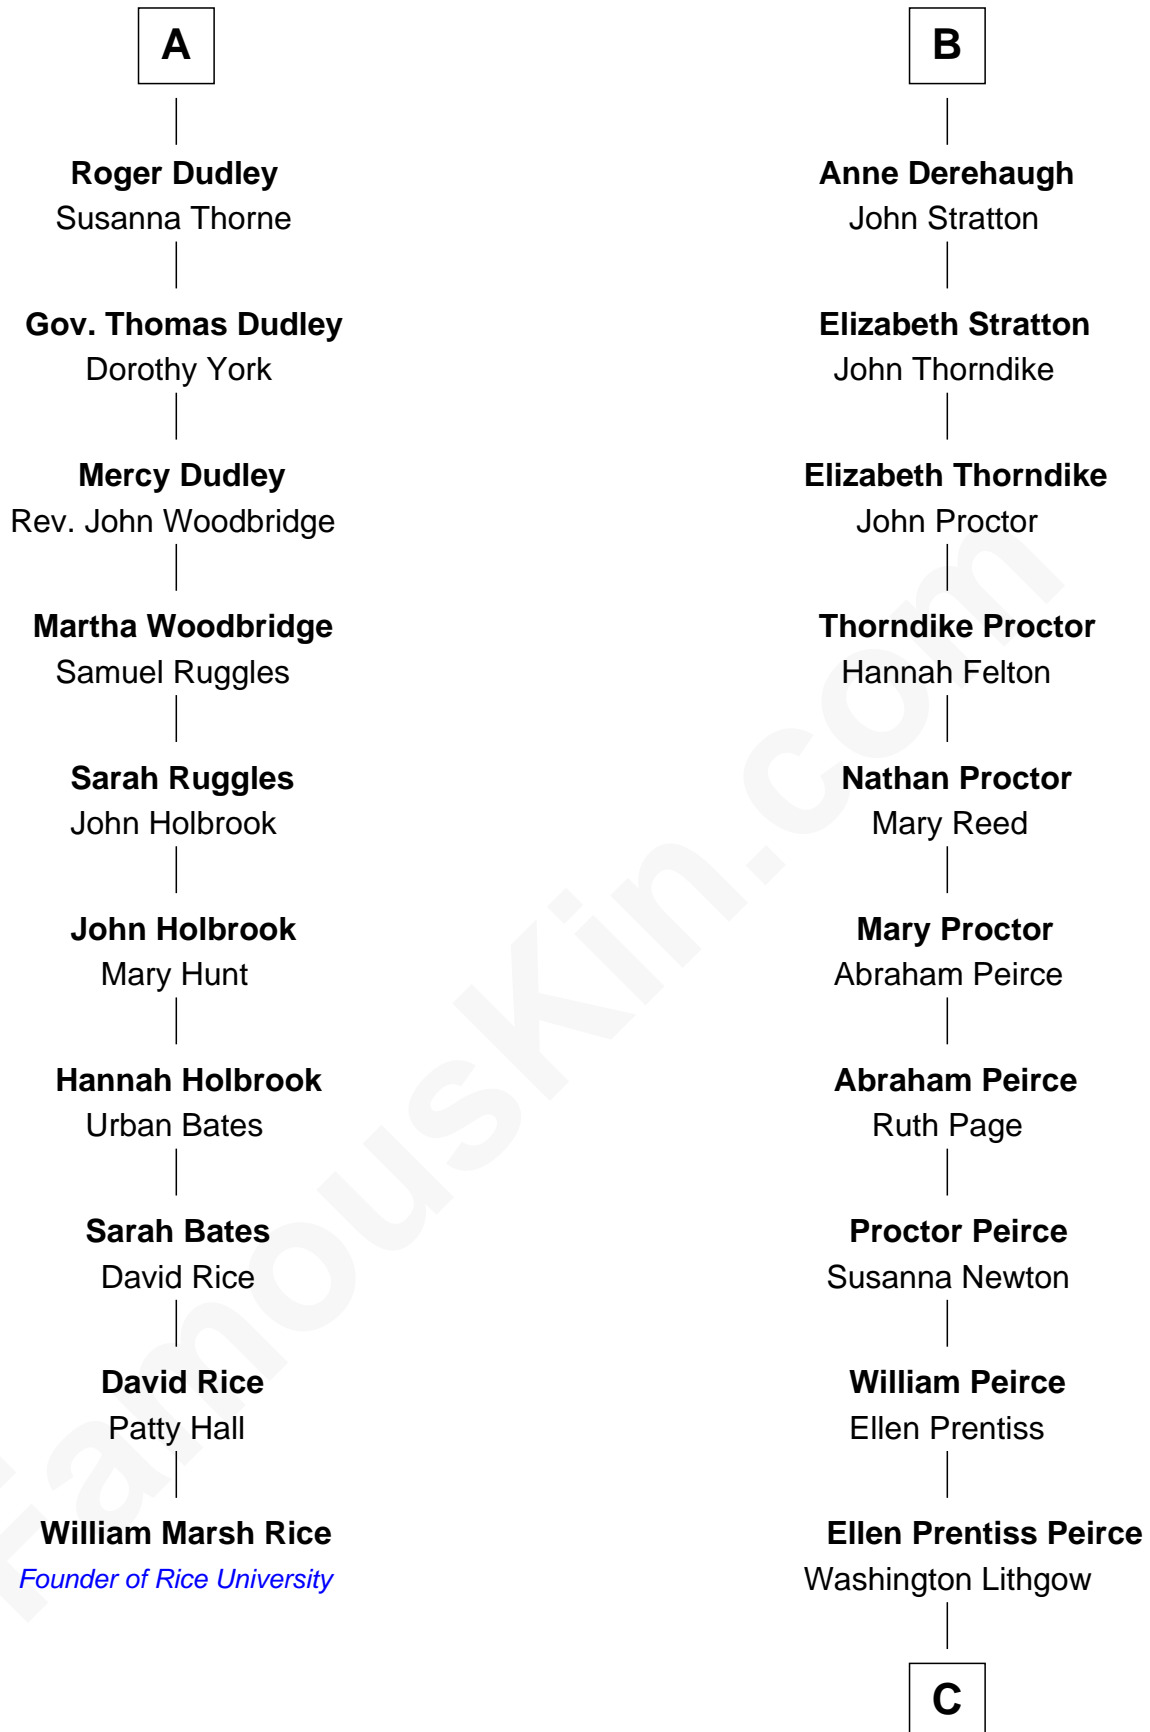

# FamousKin.com Relationship Chart of

**William Marsh Rice**  
*Founder of Rice University*

16th cousin 3 times removed of

**John Lithgow**  
*Stage, TV, and Movie Actor*

**Sir Philip le Despencer**  
Elizabeth - - - - -

**Alice le Despenser**  
Sir John Sutton

**Sir John Sutton**  
Constance Blount

**Sir John Sutton**  
Elizabeth Berkeley

**Sir Edmund Sutton**  
Joyce Tiptoft

**Sir Edward Sutton**  
Cecily Willoughby

**Sir John Sutton**  
Cecily Grey

**Sir Henry Dudley**  
- - - - - Ashton

Probable

**A**

**Sir Philip le Despencer**  
Elizabeth de Tibetot

**Margery Despencer**  
Sir Roger Wentworth

**Henry Wentworth**  
Elizabeth Howard

**Margery Wentworth**  
Sir William Waldegrave

**Dorothy Waldegrave**  
Sir John Spring

**Frances Spring**  
Edmund Wright

**Mary Wright**  
William Derehaugh

**B**

C

Arthur Washington Lithgow

Ina Berenice Robinson

Arthur Washington Lithgow