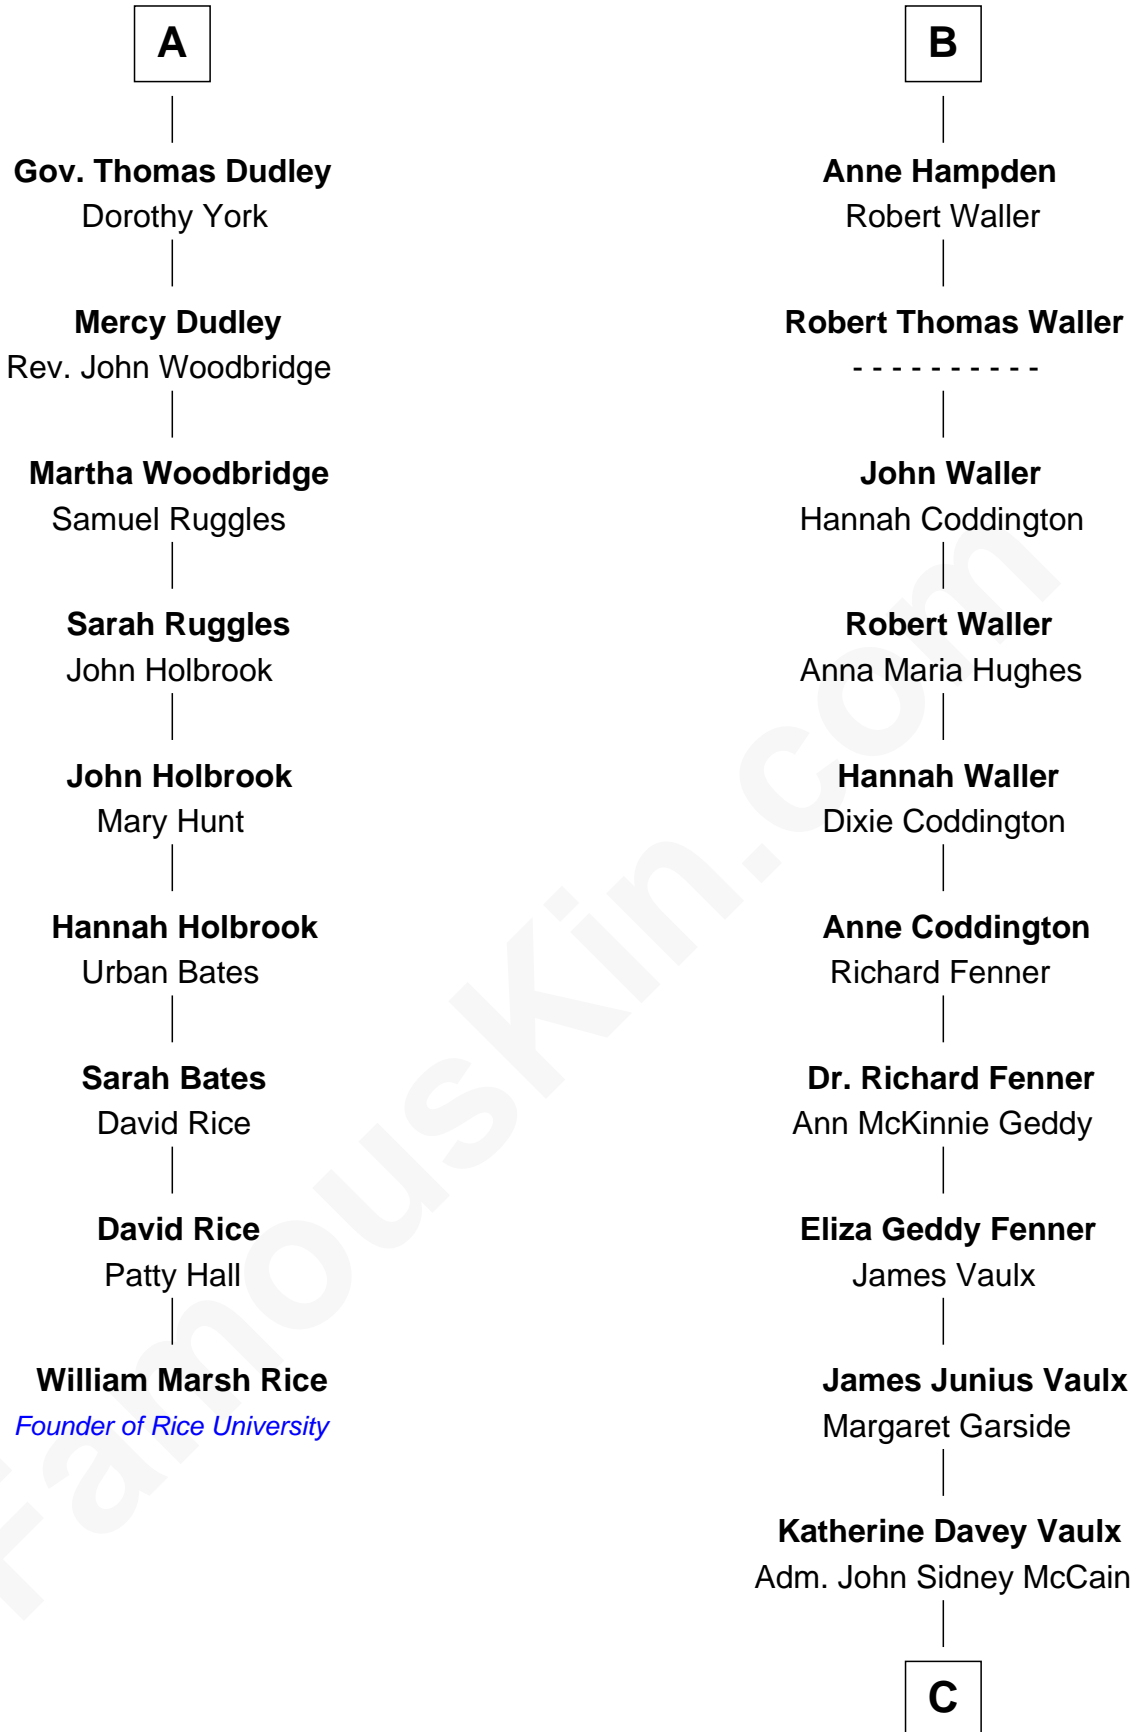

**FamousKin.com**  
**Relationship Chart of**  
**William Marsh Rice**  
*Founder of Rice University*

**15th cousin 3 times removed of**  
**John McCain**  
*U.S. Senator from Arizona*

**C**

Adm. **John Sidney McCain**

Roberta Wright

**John McCain**

*U.S. Senator from Arizona*

FamousKin.com