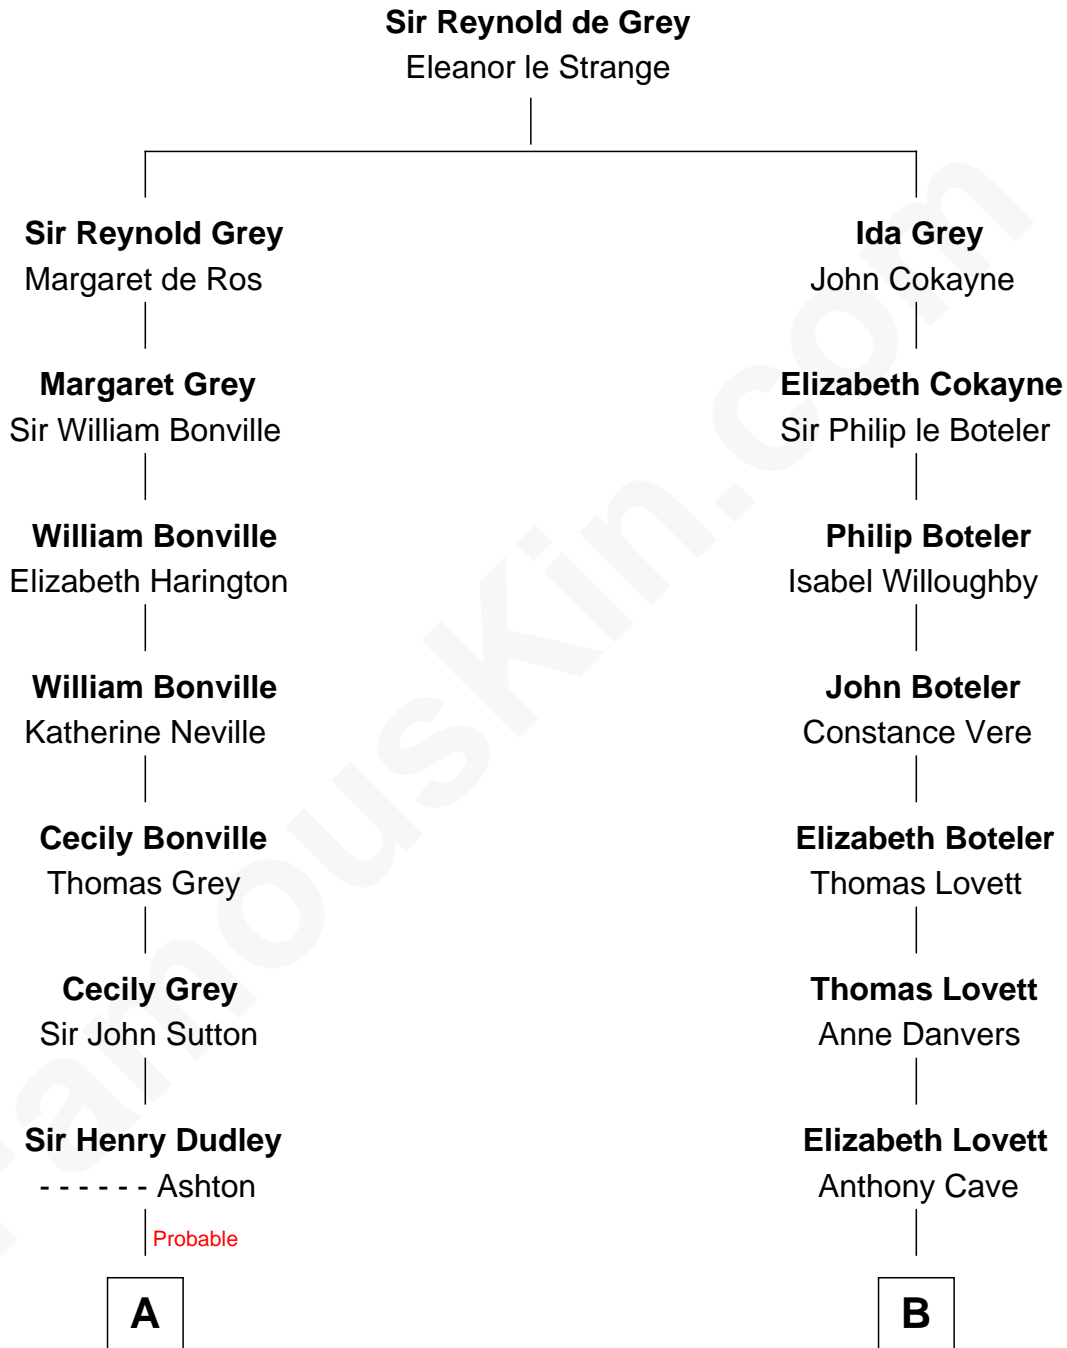

FamousKin.com
Relationship Chart of
William Marsh Rice
Founder of Rice University

16th cousin 3 times removed of
John McCain
U.S. Senator from Arizona

C

Katherine Davey Vault
Adm. John Sidney McCain

Adm. John Sidney McCain
Roberta Wright

John McCain
U.S. Senator from Arizona

FamousKin.com