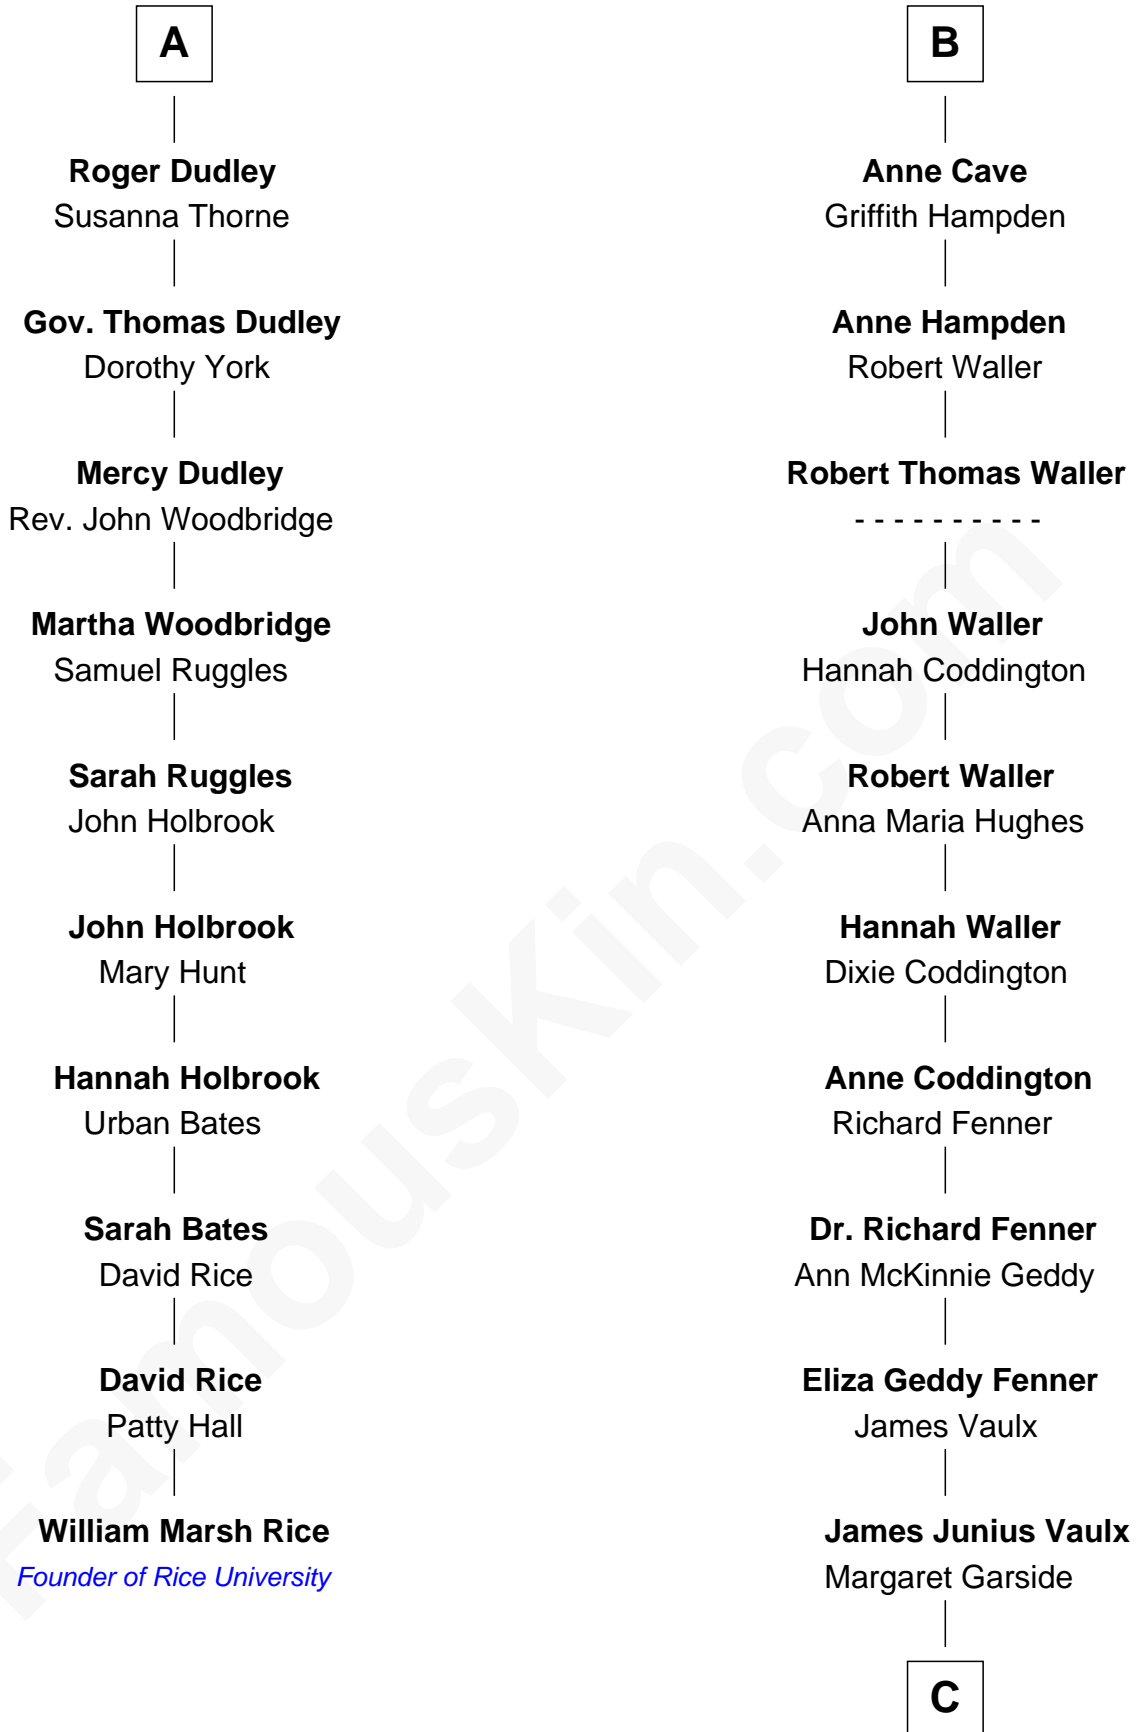

FamousKin.com
Relationship Chart of
William Marsh Rice
Founder of Rice University

16th cousin 3 times removed of
John McCain
U.S. Senator from Arizona

C

Katherine Davey Vault
Adm. John Sidney McCain

Adm. John Sidney McCain
Roberta Wright

John McCain
U.S. Senator from Arizona

FamousKin.com