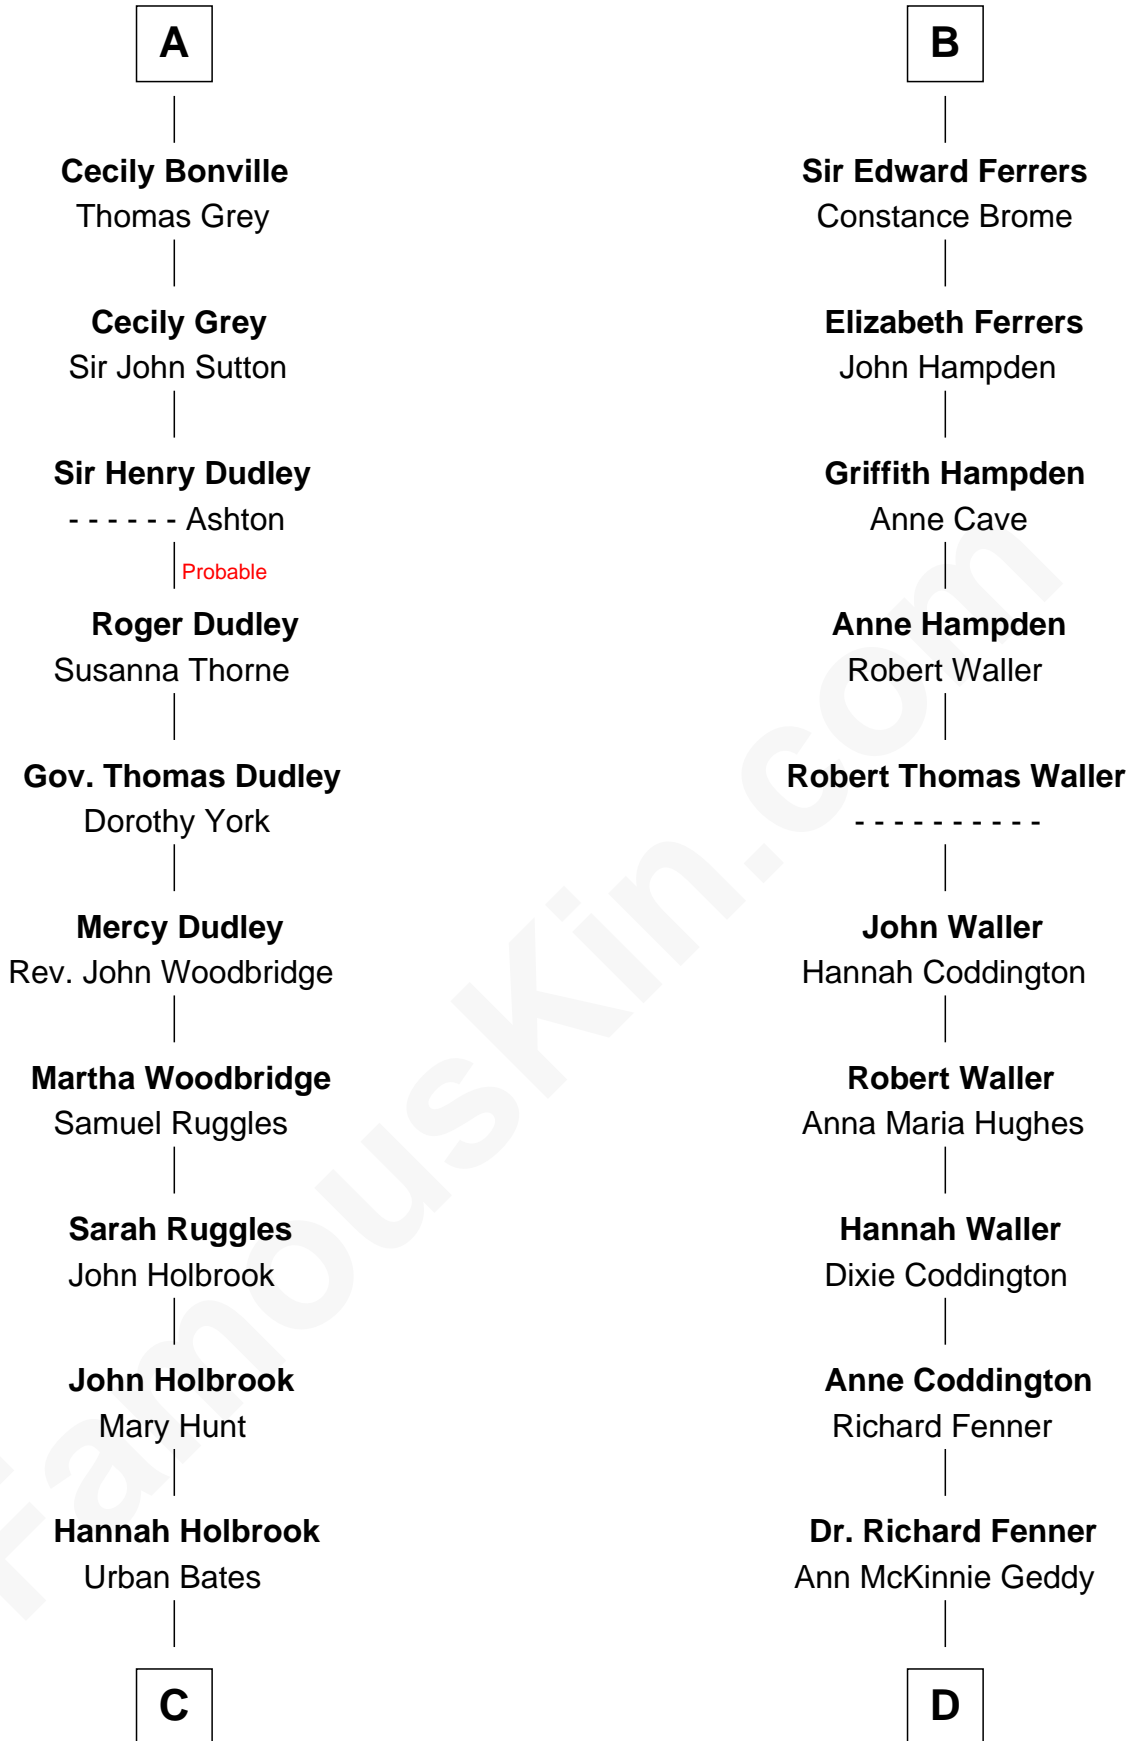

**FamousKin.com**  
**Relationship Chart of**  
**William Marsh Rice**  
*Founder of Rice University*

**19th cousin 2 times removed of**  
**John McCain**  
*U.S. Senator from Arizona*

**C**

**Sarah Bates**

David Rice

**David Rice**

Patty Hall

**William Marsh Rice**

*Founder of Rice University*

**D**

**Eliza Geddy Fenner**

James Vaulx

**James Junius Vaulx**

Margaret Garside

**Katherine Davey Vaulx**

Adm. John Sidney McCain

**Adm. John Sidney McCain**

Roberta Wright

**John McCain**

*U.S. Senator from Arizona*