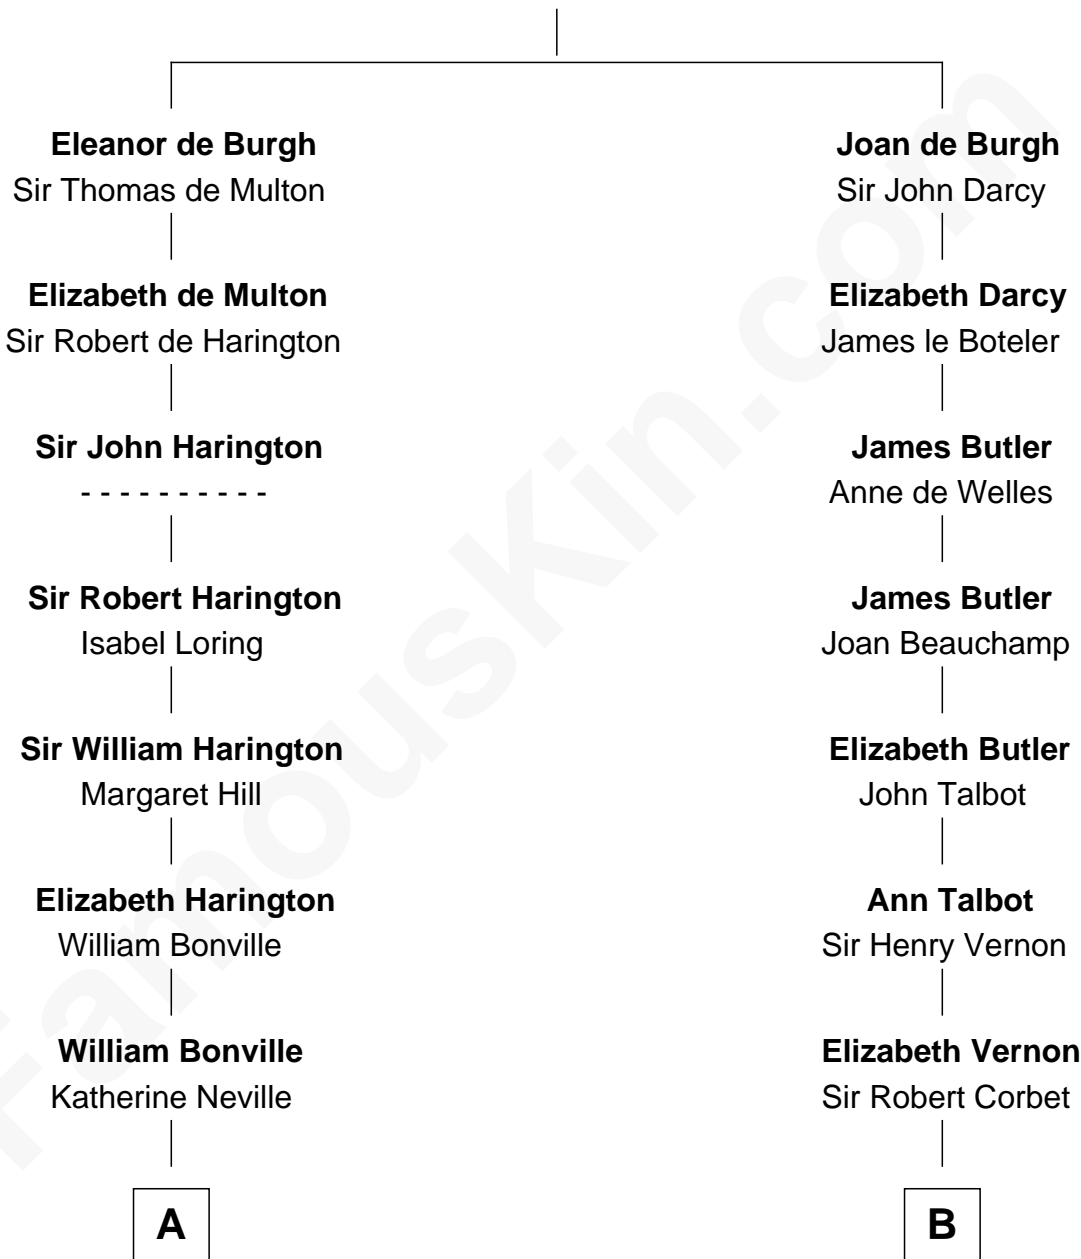

FamousKin.com
Relationship Chart of
William Marsh Rice
Founder of Rice University

19th cousin 2 times removed of

Illeana Douglas
TV and Movie Actress

Sir Richard de Burgh

Margaret - - - - -

C

Sarah Bates

David Rice

David Rice

Patty Hall

William Marsh Rice

Founder of Rice University

D

Emma Jane Douglas

Col. George Taliaferro Shackelford

Lena Priscilla Shackelford