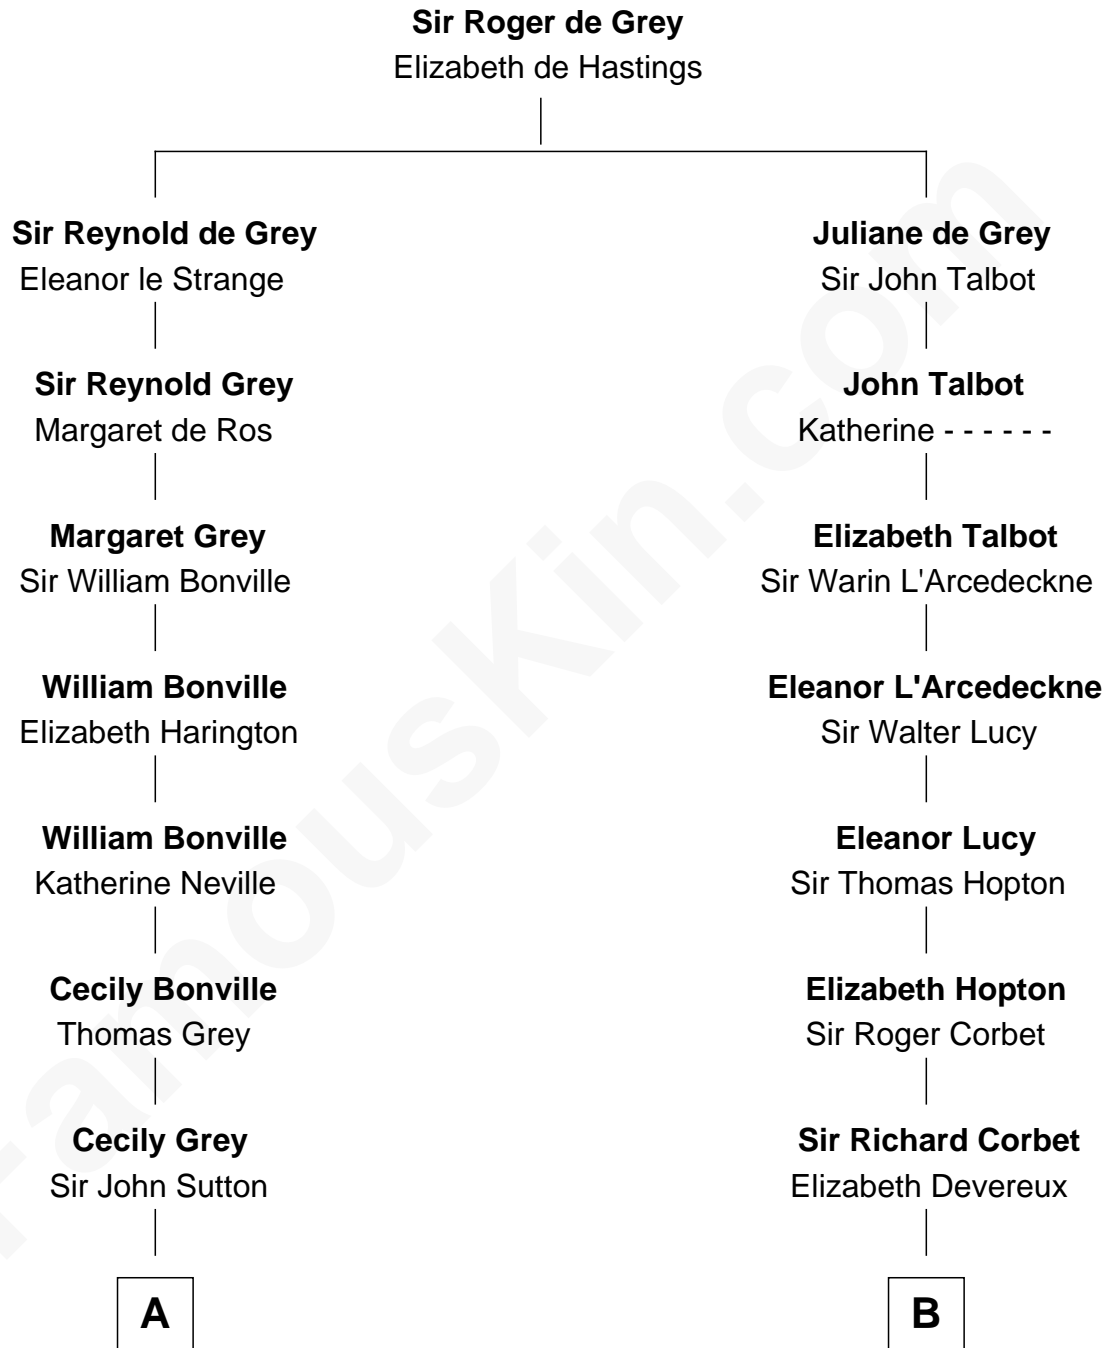

**FamousKin.com**  
**Relationship Chart of**  
**William Marsh Rice**  
*Founder of Rice University*

17th cousin 3 times removed of

**Melvyn Douglas**  
*Movie Actor*

**C**

**Erskine Douglas**

Sophia Garrett

**Emma Jane Douglas**

Col. George Taliaferro Shackelford

**Lena Priscilla Shackelford**

Edouard Gregory Hesselberg

**Melvyn Douglas**

*Movie Actor*

FamousKin.com