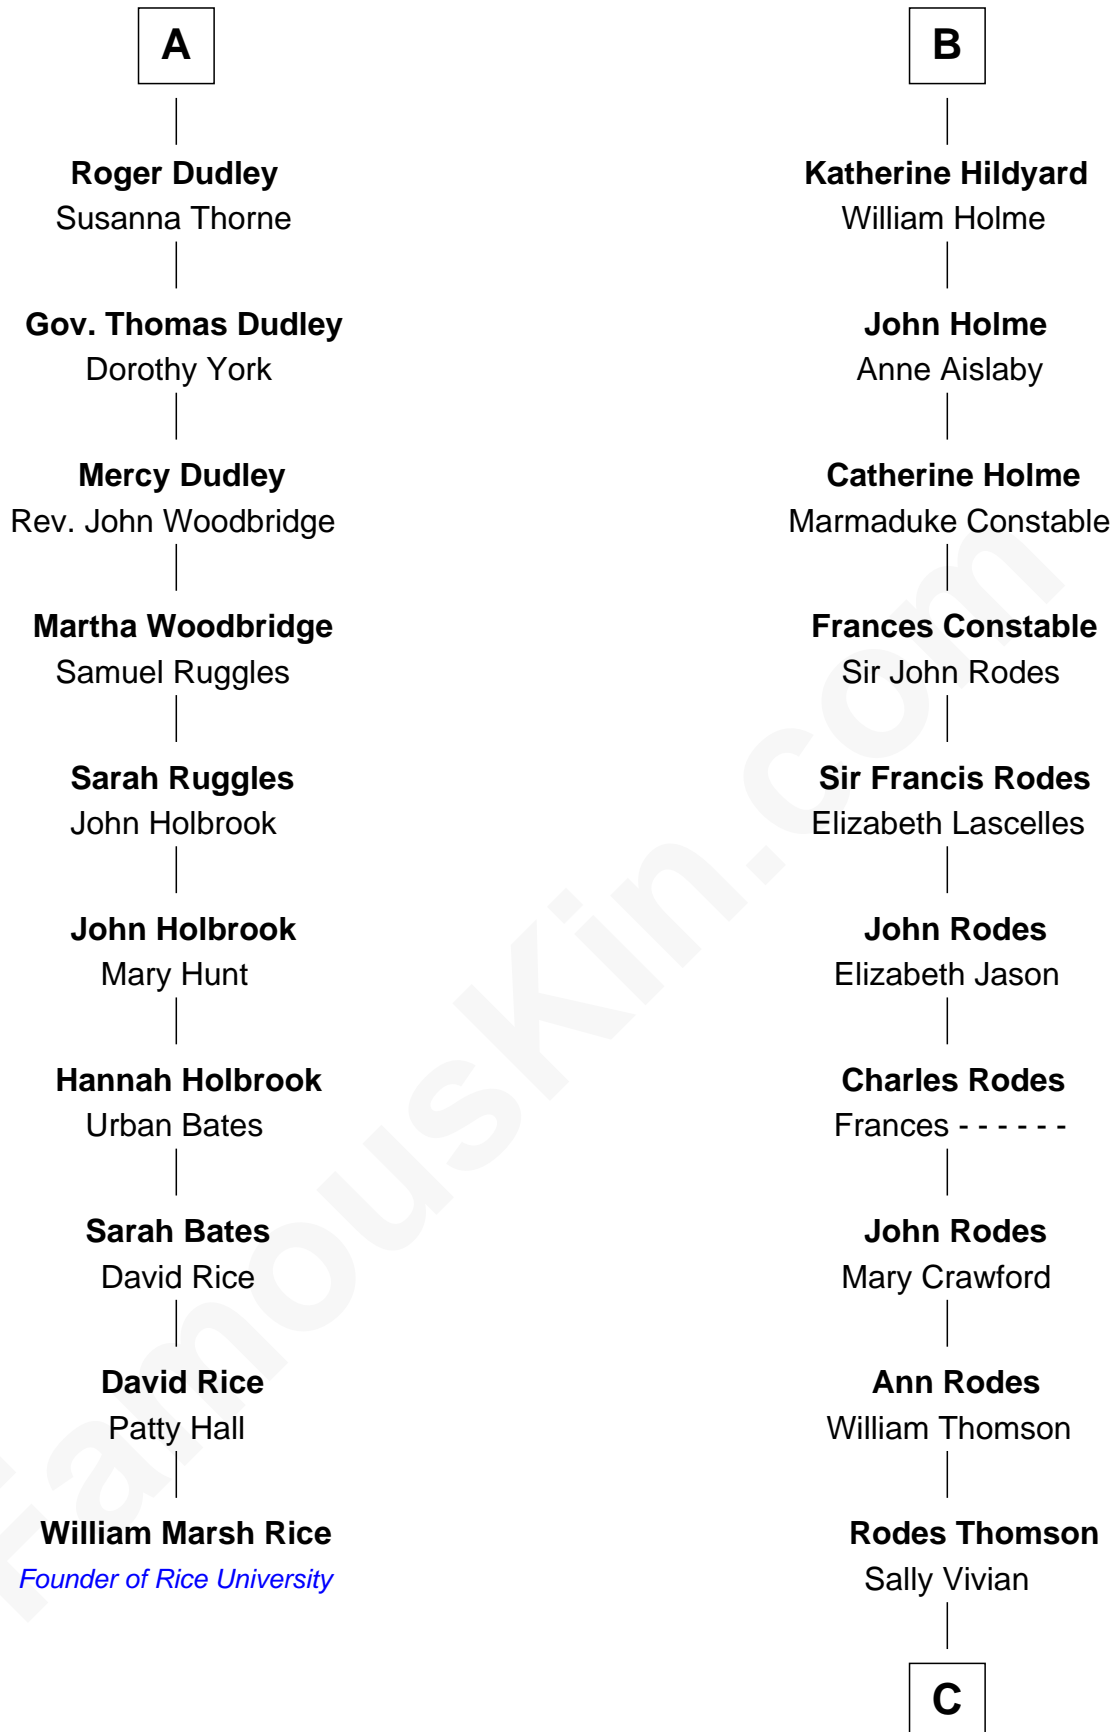

FamousKin.com
Relationship Chart of
William Marsh Rice
Founder of Rice University

16th cousin 5 times removed of
Melvyn Douglas
Movie Actor

Edward III, King of England
 Philippa of Hainault

C

Nancy Thomson

Thomas Johnson Garrett

Sophia Garrett

Erskine Douglas

Emma Jane Douglas

Col. George Taliaferro Shackelford

Lena Priscilla Shackelford

Edouard Gregory Hesselberg

Melvyn Douglas