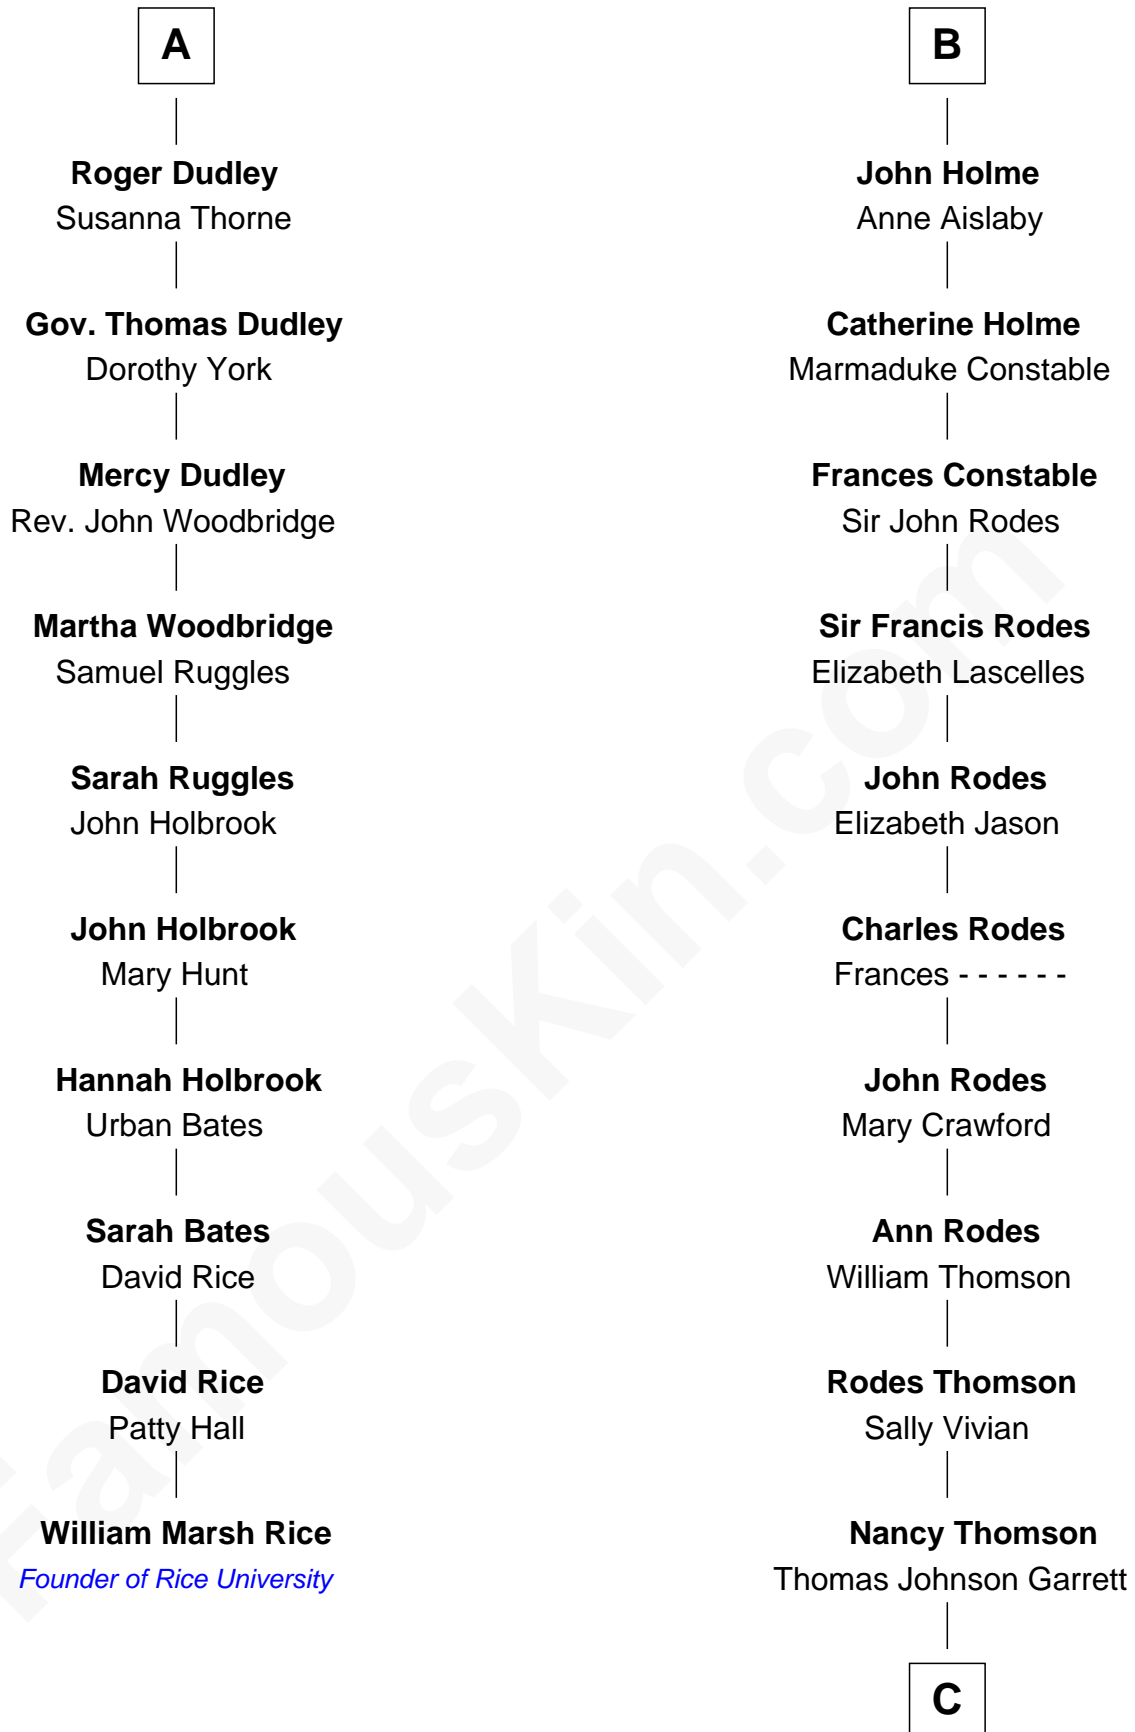

**FamousKin.com**  
**Relationship Chart of**  
**William Marsh Rice**  
*Founder of Rice University*

16th cousin 4 times removed of

**Melvyn Douglas**  
*Movie Actor*

**Sir Ralph de Neville**  
 Alice de Audley

**C**

**Sophia Garrett**

Erskine Douglas

**Emma Jane Douglas**

Col. George Taliaferro Shackelford

**Lena Priscilla Shackelford**

Edouard Gregory Hesselberg

**Melvyn Douglas**