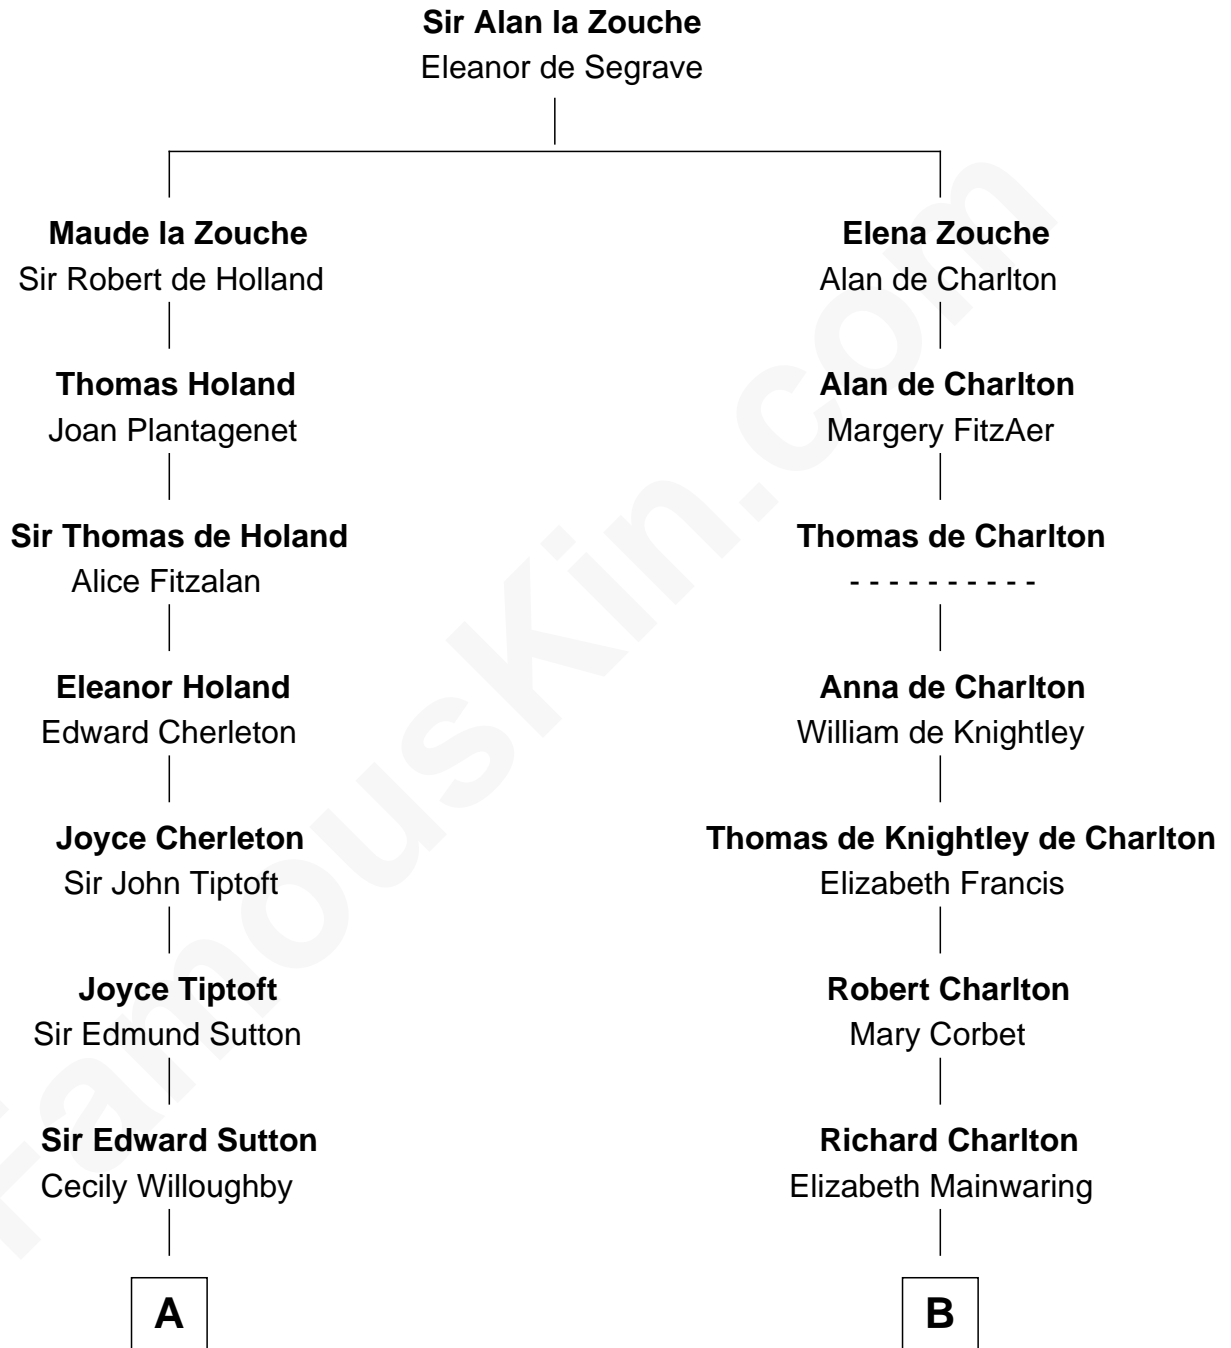

**FamousKin.com**  
**Relationship Chart of**  
**William Marsh Rice**  
*Founder of Rice University*

18th cousin 3 times removed of

**Sarah Palin**  
*9th Governor of Alaska*

**C**

**David Rice**

Patty Hall

**William Marsh Rice**

*Founder of Rice University*

**D**

**Thomas S. Ruddock**

Maria Nancy Newell

**May Belle Ruddock**

Henry Charles Brandt

**Nellie Marie Brandt**

Charles Francis Heath

**Charles Richard Heath**

Sarah Sheeran

**Sarah Palin**

*9th Governor of Alaska*

FamousKin.com