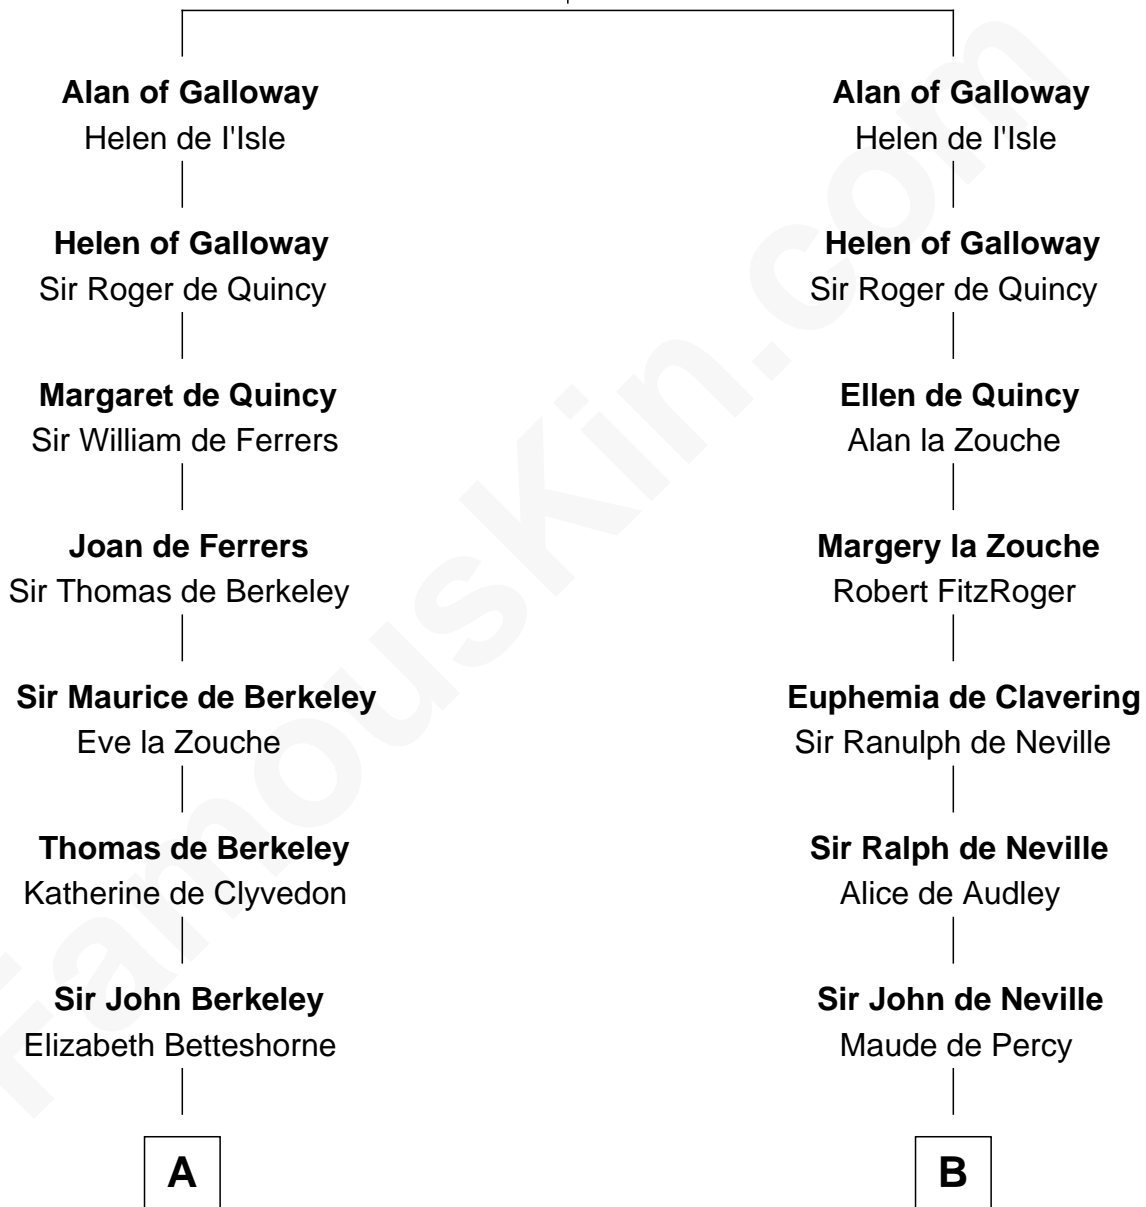

FamousKin.com
Relationship Chart of
William Marsh Rice
Founder of Rice University

19th cousin 2 times removed of

Thomas Jefferson

3rd U.S. President and Signer of the Declaration of Independence

Roland of Galloway
 Helena de Morville

C

John Holbrook

Mary Hunt

Hannah Holbrook

Urban Bates

Sarah Bates

David Rice

David Rice

Patty Hall

William Marsh Rice

Founder of Rice University

D

Isham Randolph

Jane Rogers

Jane Randolph

Peter Jefferson