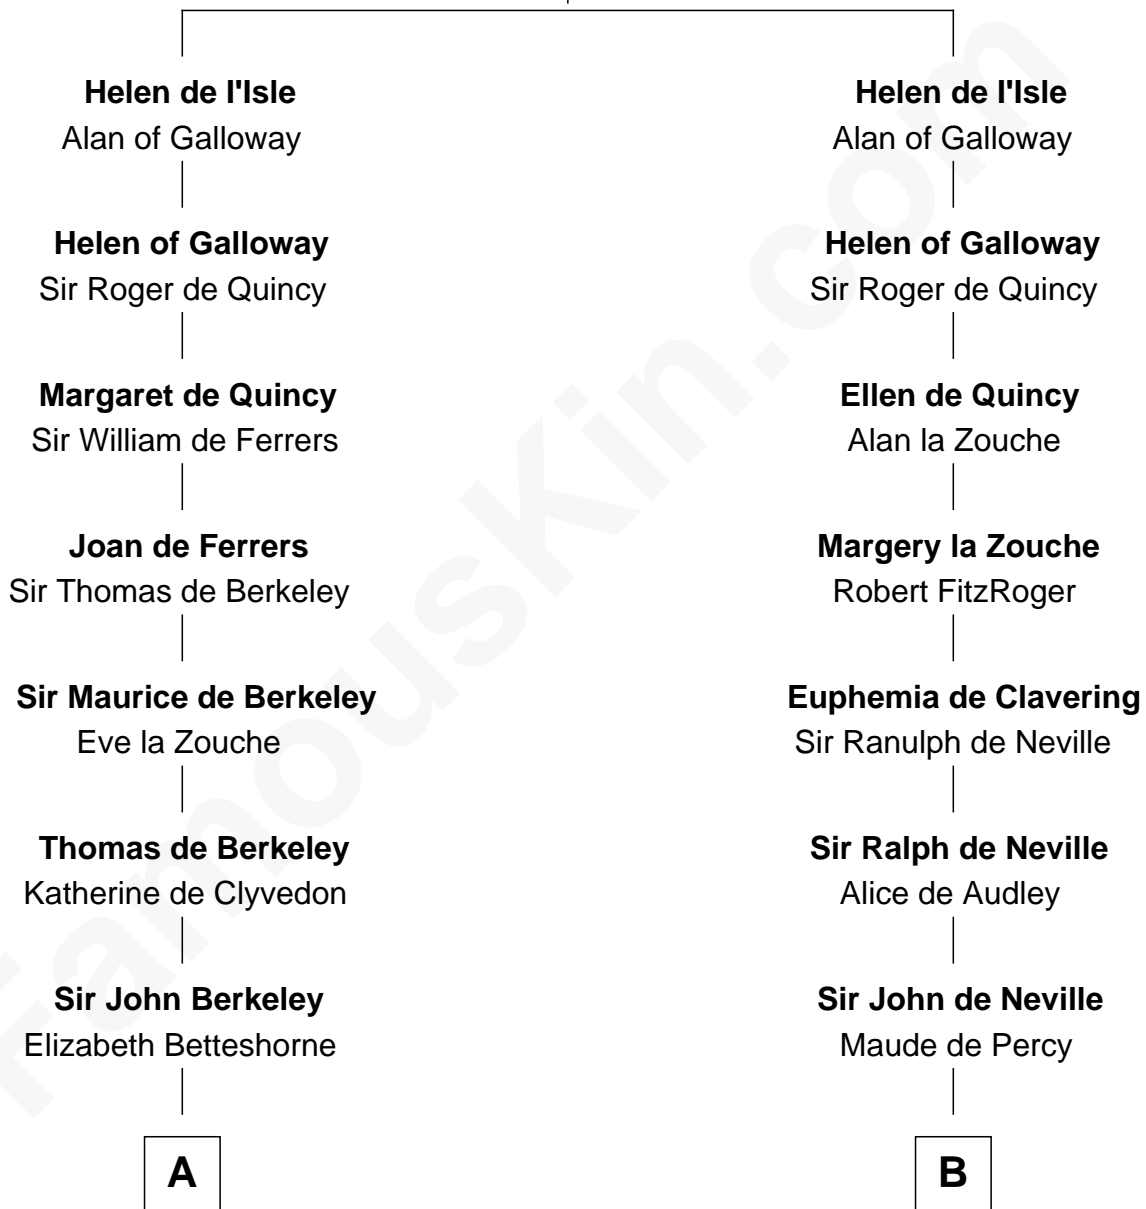

FamousKin.com
Relationship Chart of
William Marsh Rice
Founder of Rice University

19th cousin 2 times removed of

Thomas Jefferson

3rd U.S. President and Signer of the Declaration of Independence

Reginald de l'Isle
 Fonia of Moray

C

John Holbrook

Mary Hunt

Hannah Holbrook

Urban Bates

Sarah Bates

David Rice

David Rice

Patty Hall

William Marsh Rice

Founder of Rice University

D

Isham Randolph

Jane Rogers

Jane Randolph

Peter Jefferson