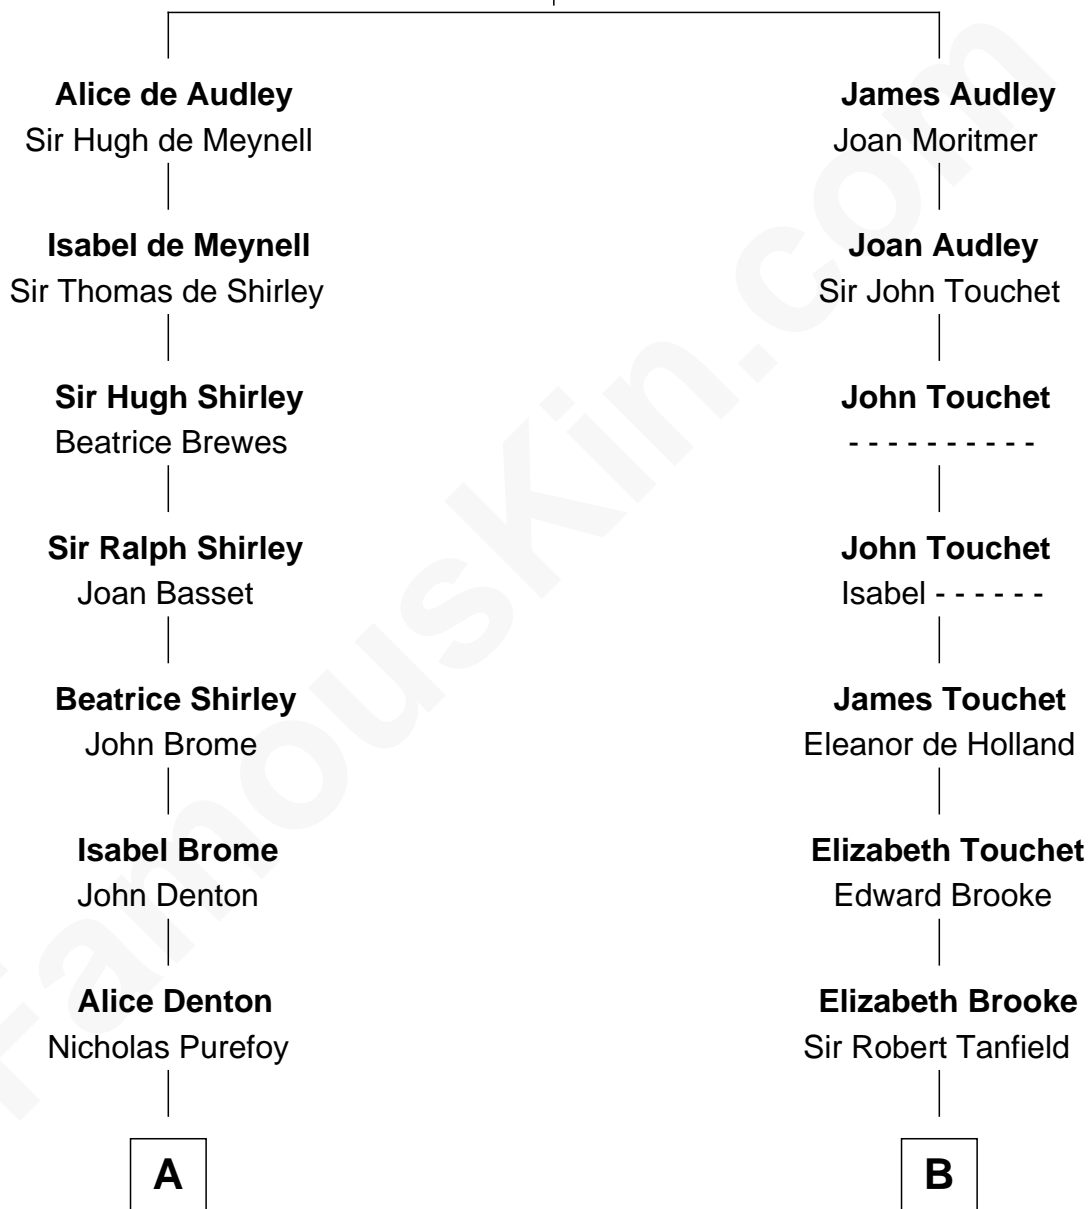

FamousKin.com Relationship Chart of

William Marsh Rice

Founder of Rice University

17th cousin 1 time removed of

Thomas Jefferson

3rd U.S. President and Signer of the Declaration of Independence

Sir Nicholas Audley

Joan Martin

C

—
David Rice

Patty Hall

—
William Marsh Rice

Founder of Rice University

FamousKin.com