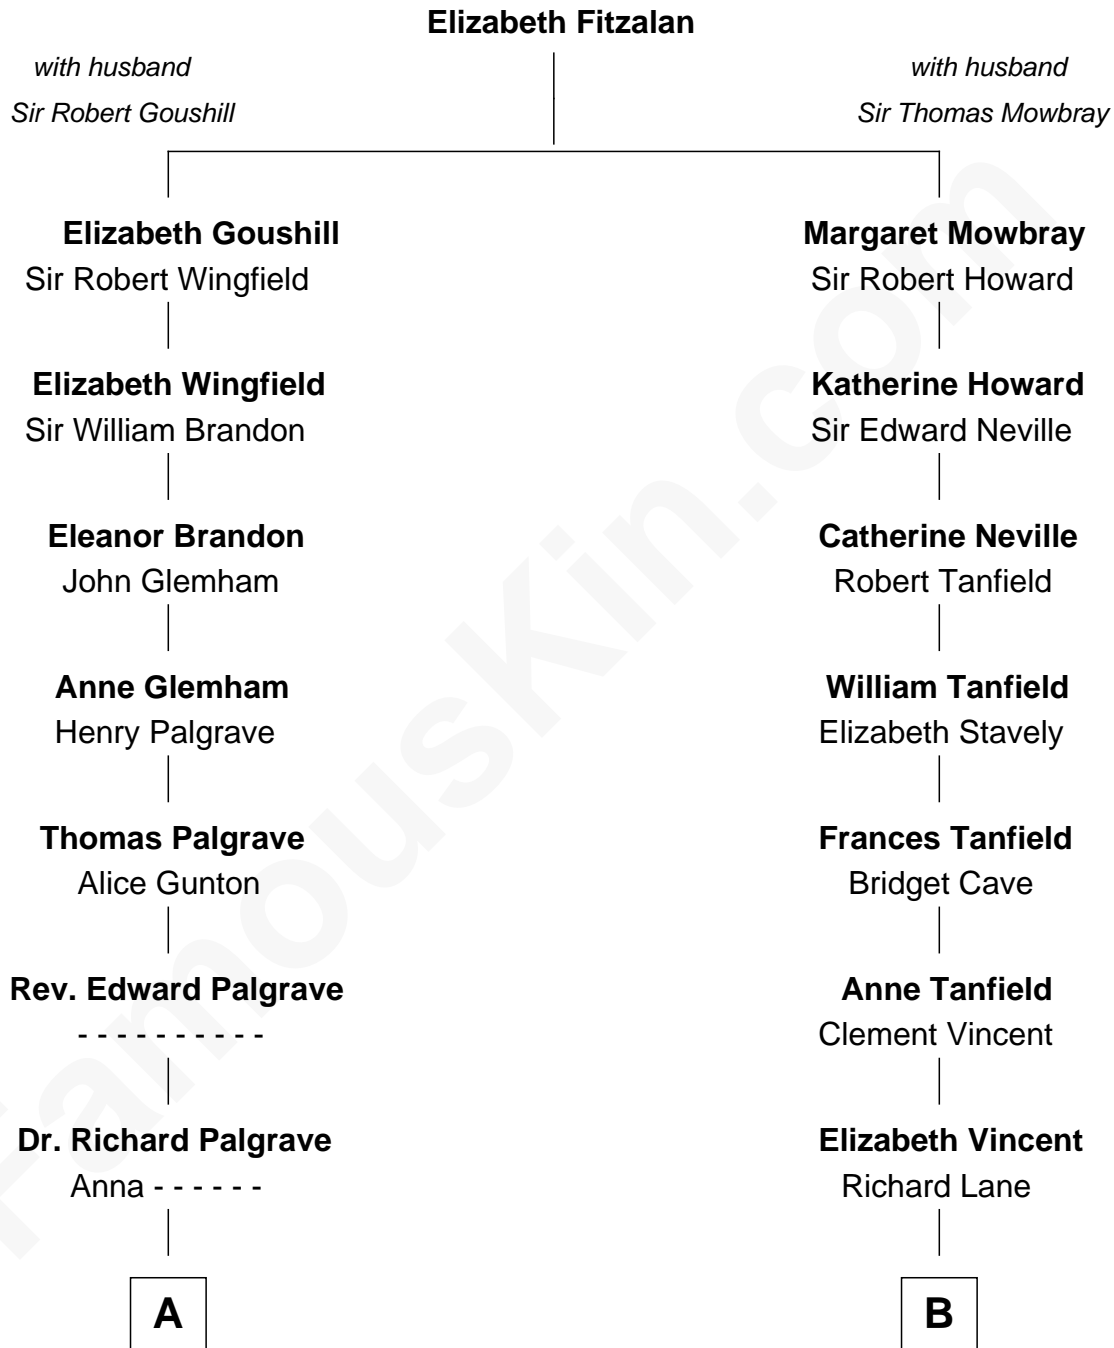

**FamousKin.com**  
**Relationship Chart of**  
**William Marsh Rice**  
*Founder of Rice University*

12th cousin 2 times removed of

**Thomas Jefferson**

*3rd U.S. President and Signer of the Declaration of Independence*

**A**

**Sarah Palgrave**

Dr. John Alcock

**Joanna Alcock**

Ephraim Hunt

**Ebenezer Hunt**

Mary Lovell

**Mary Hunt**

*Founder of Rice University*

**B**

**Dorothy Lane**

William Randolph

**Richard Randolph**

Elizabeth Ryland

**Col. William Randolph**

Mary Isham