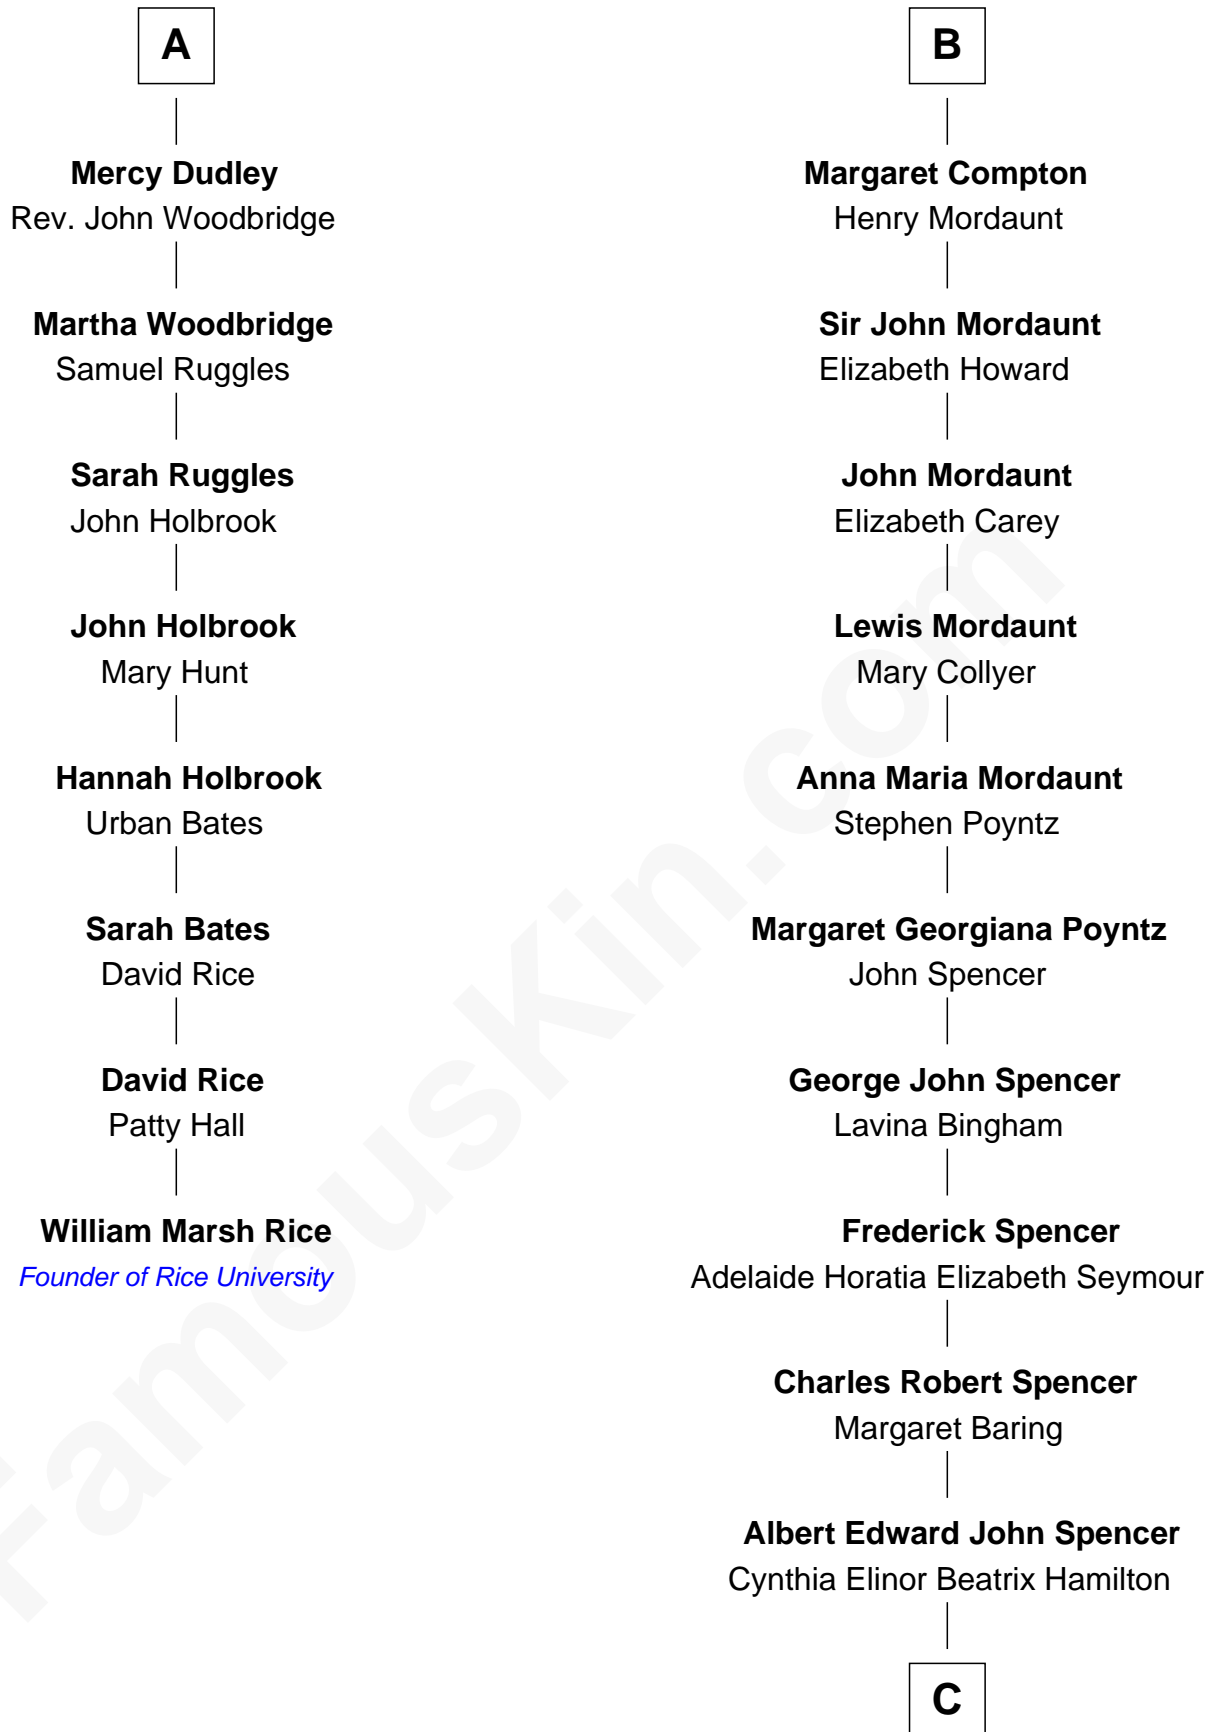

**FamousKin.com**  
**Relationship Chart of**  
**William Marsh Rice**  
*Founder of Rice University*

14th cousin 4 times removed of

**Princess Diana**  
*Princess of Wales*

C

Edward John Spencer  
Frances Ruth Burke Roche

Princess Diana  
*Princess of Wales*

FamousKin.com