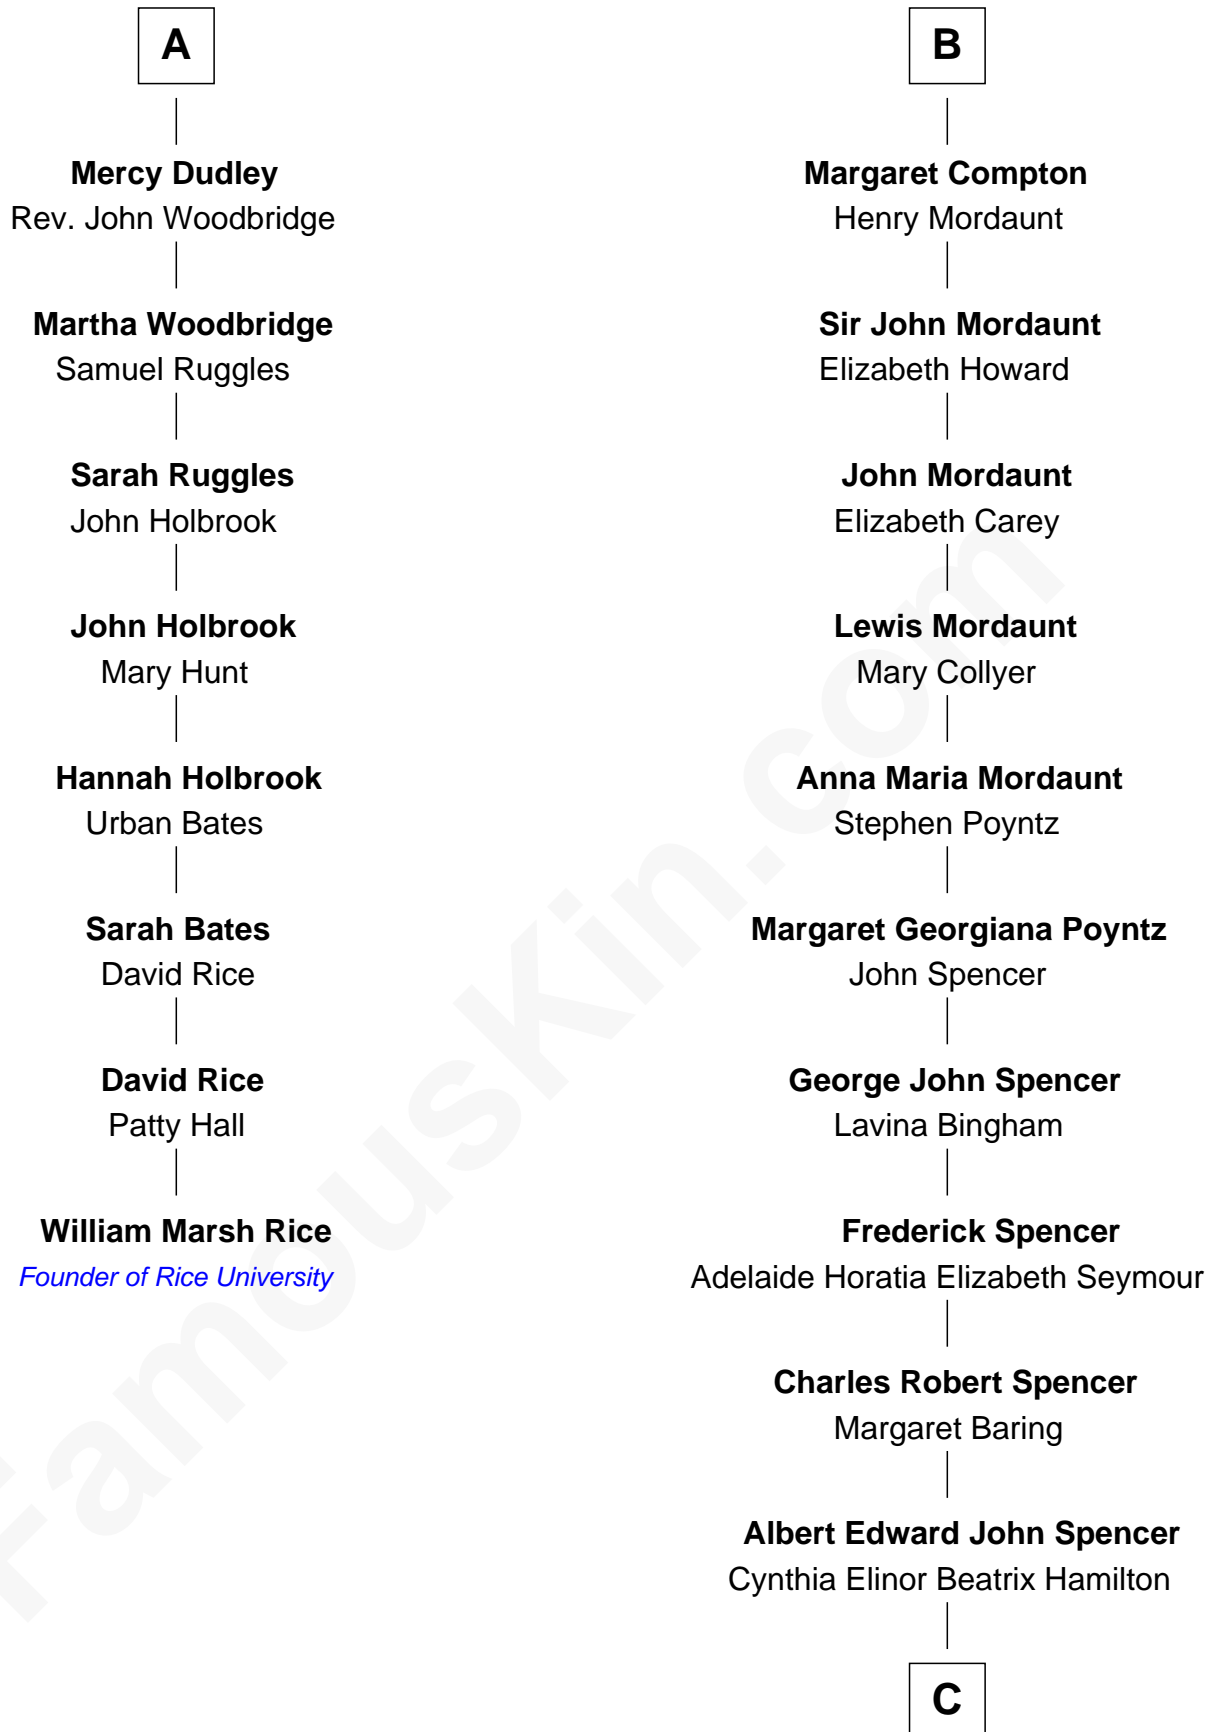

FamousKin.com
Relationship Chart of
William Marsh Rice
Founder of Rice University

14th cousin 5 times removed of

Prince William
Prince of Wales

C

Edward John Spencer
Frances Ruth Burke Roche

Princess Diana Frances Spencer
Charles III, King of the United Kingdom