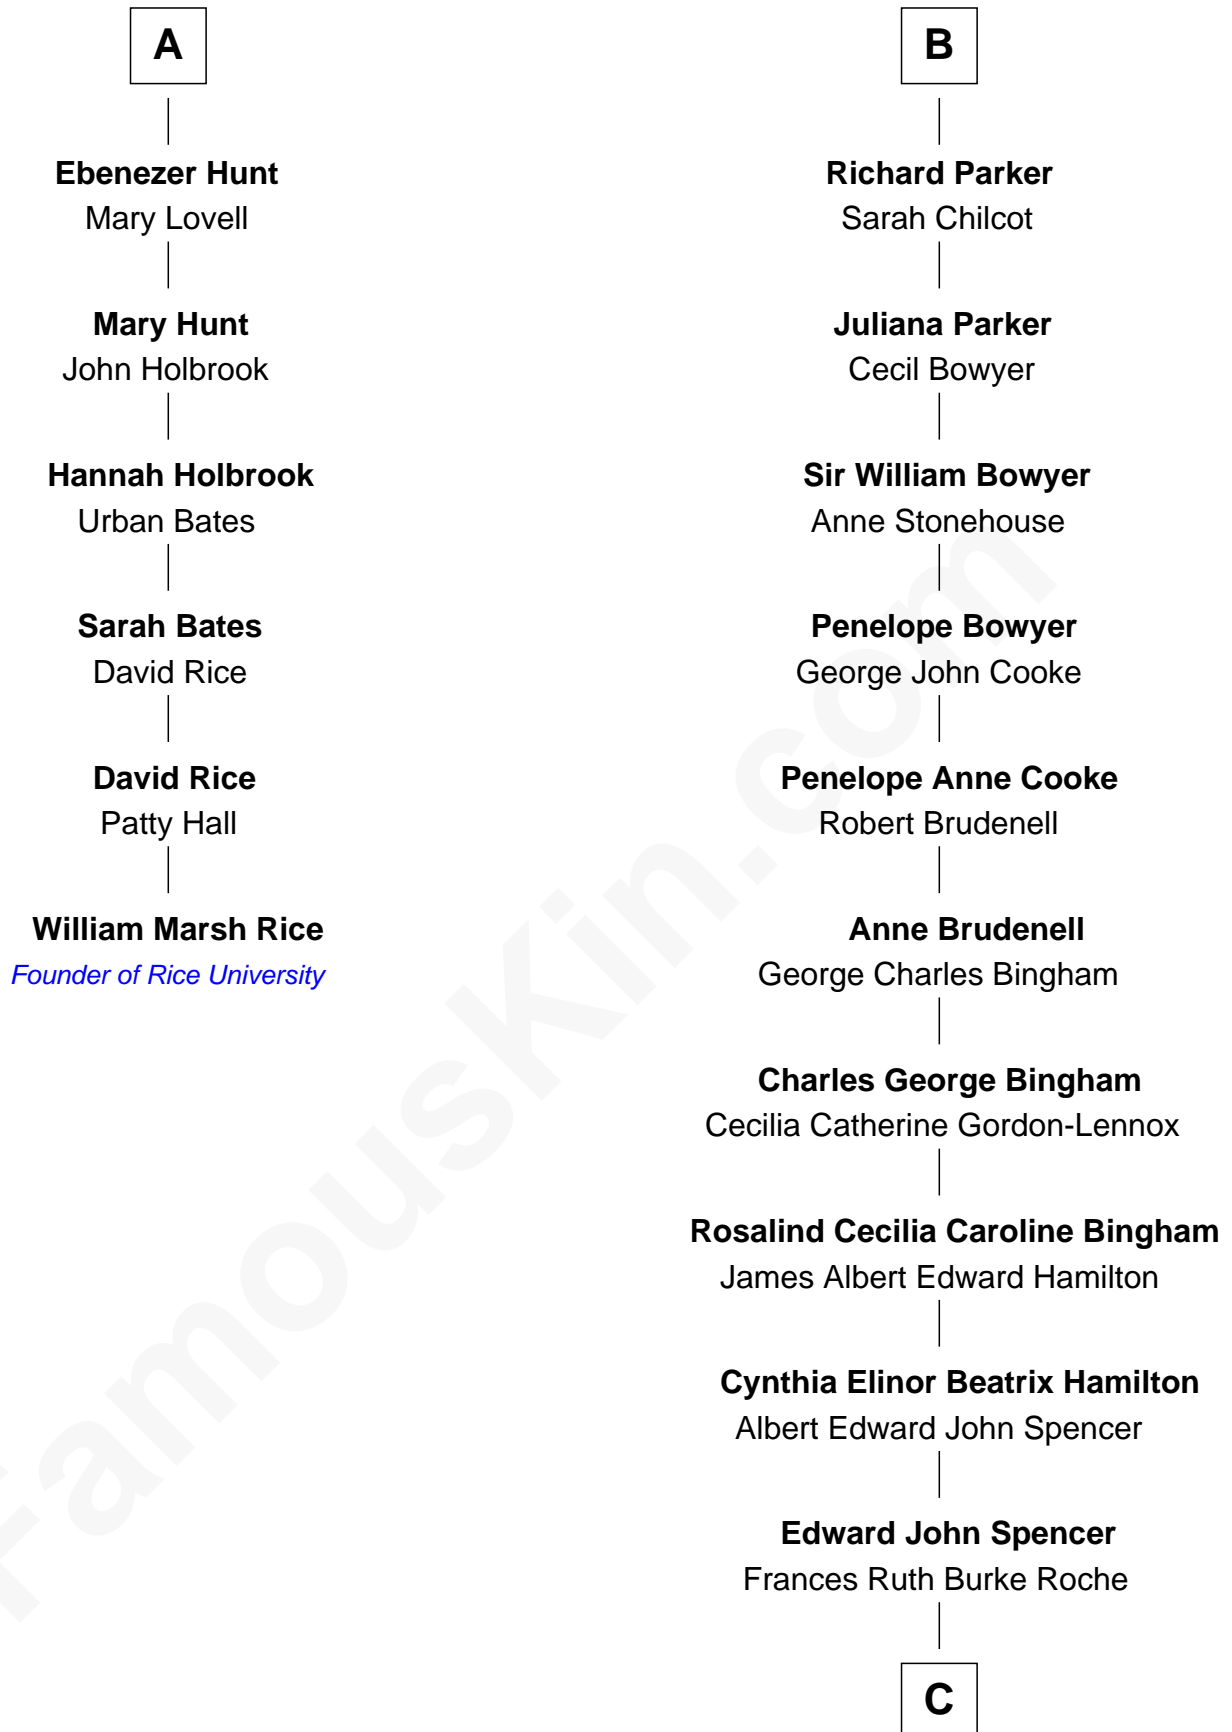

FamousKin.com
Relationship Chart of
William Marsh Rice
Founder of Rice University

12th cousin 6 times removed of

Prince William
Prince of Wales

Sir William Brandon
 Elizabeth Wingfield

C

Princess Diana Frances Spencer
Charles III, King of the United Kingdom

Prince William
Prince of Wales

FamousKin.com