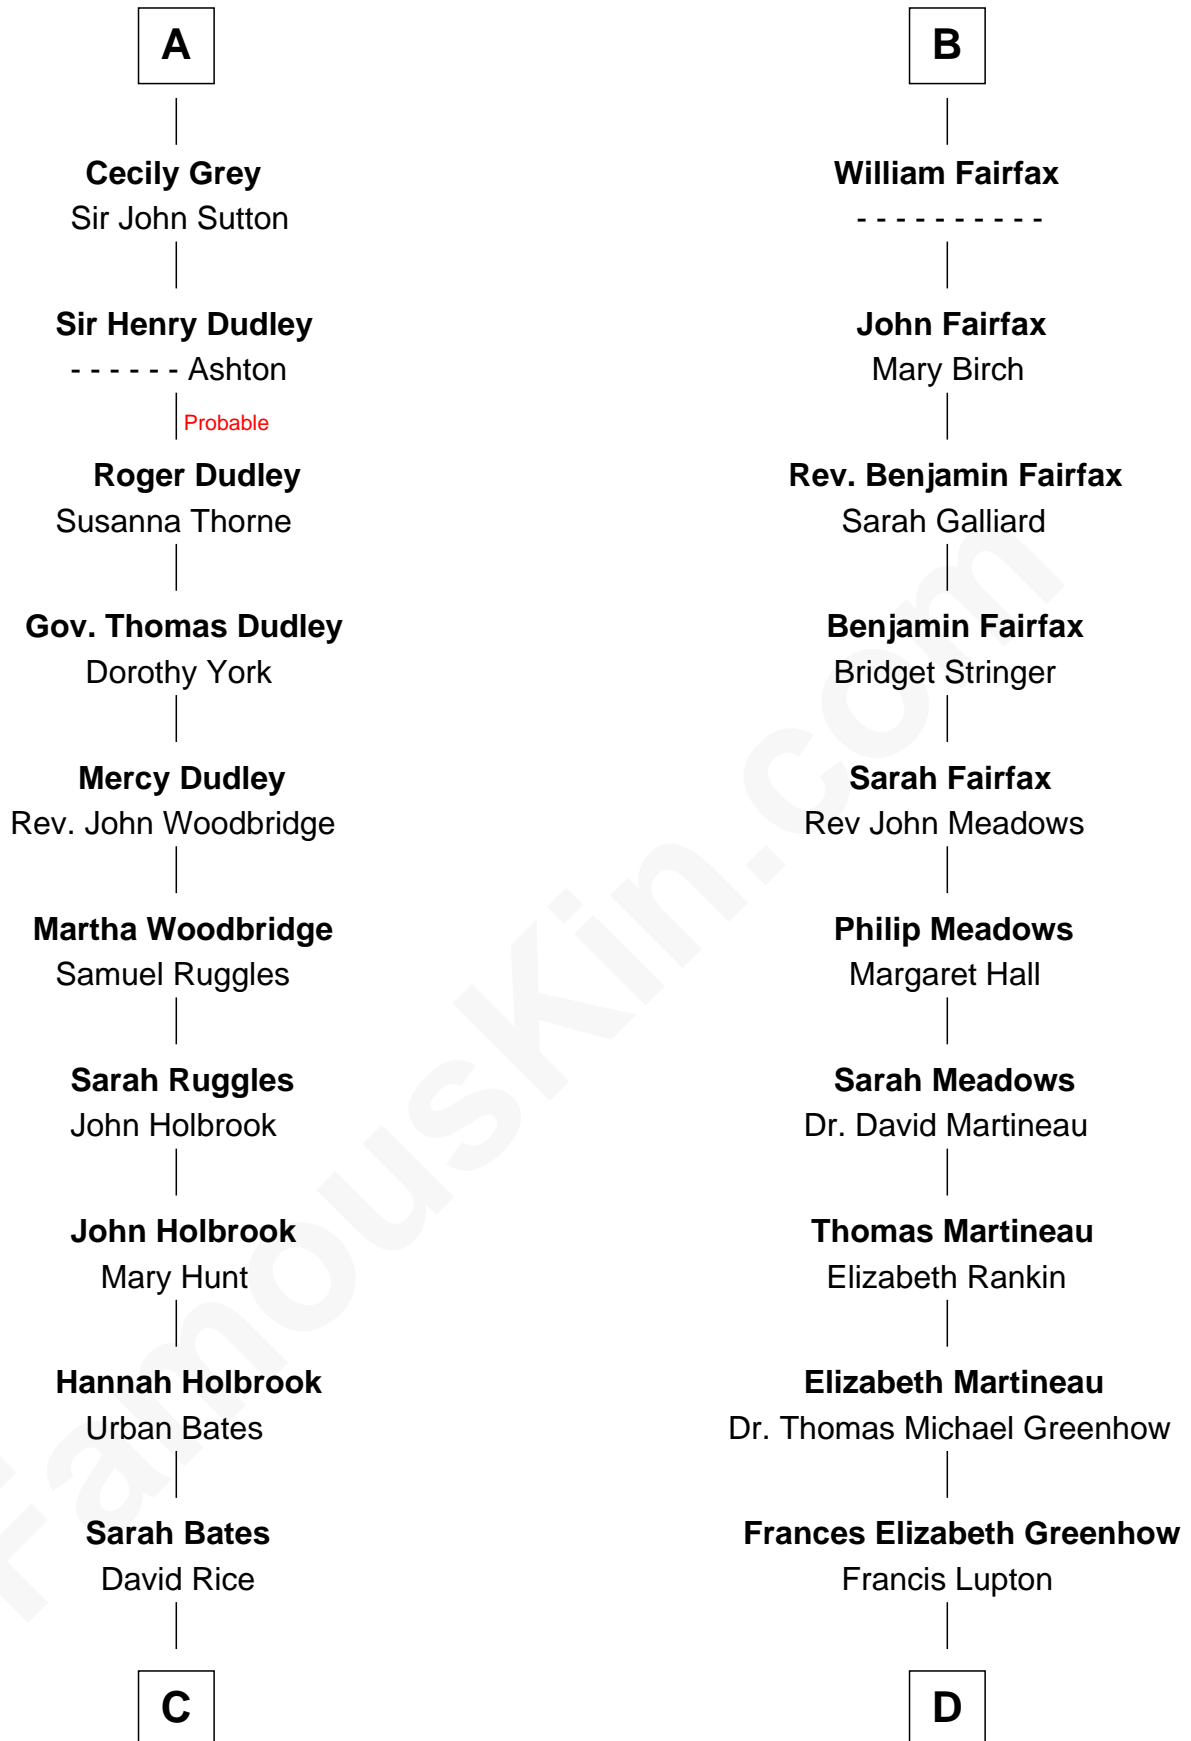

# FamousKin.com Relationship Chart of

**William Marsh Rice**

*Founder of Rice University*

18th cousin 3 times removed of

**Catherine Middleton**

*Princess of Wales*

**C**

**David Rice**

Patty Hall

**William Marsh Rice**

*Founder of Rice University*

**D**

**Francis Martineau Lupton**

Harriet Albina Davis

**Olive Christina Lupton**

Richard Noel Middleton

**Peter Francis Middleton**

Valerie Glassborow

**Michael Francis Middleton**

Carole Elizabeth Goldsmith

**Catherine Middleton**

*Princess of Wales*