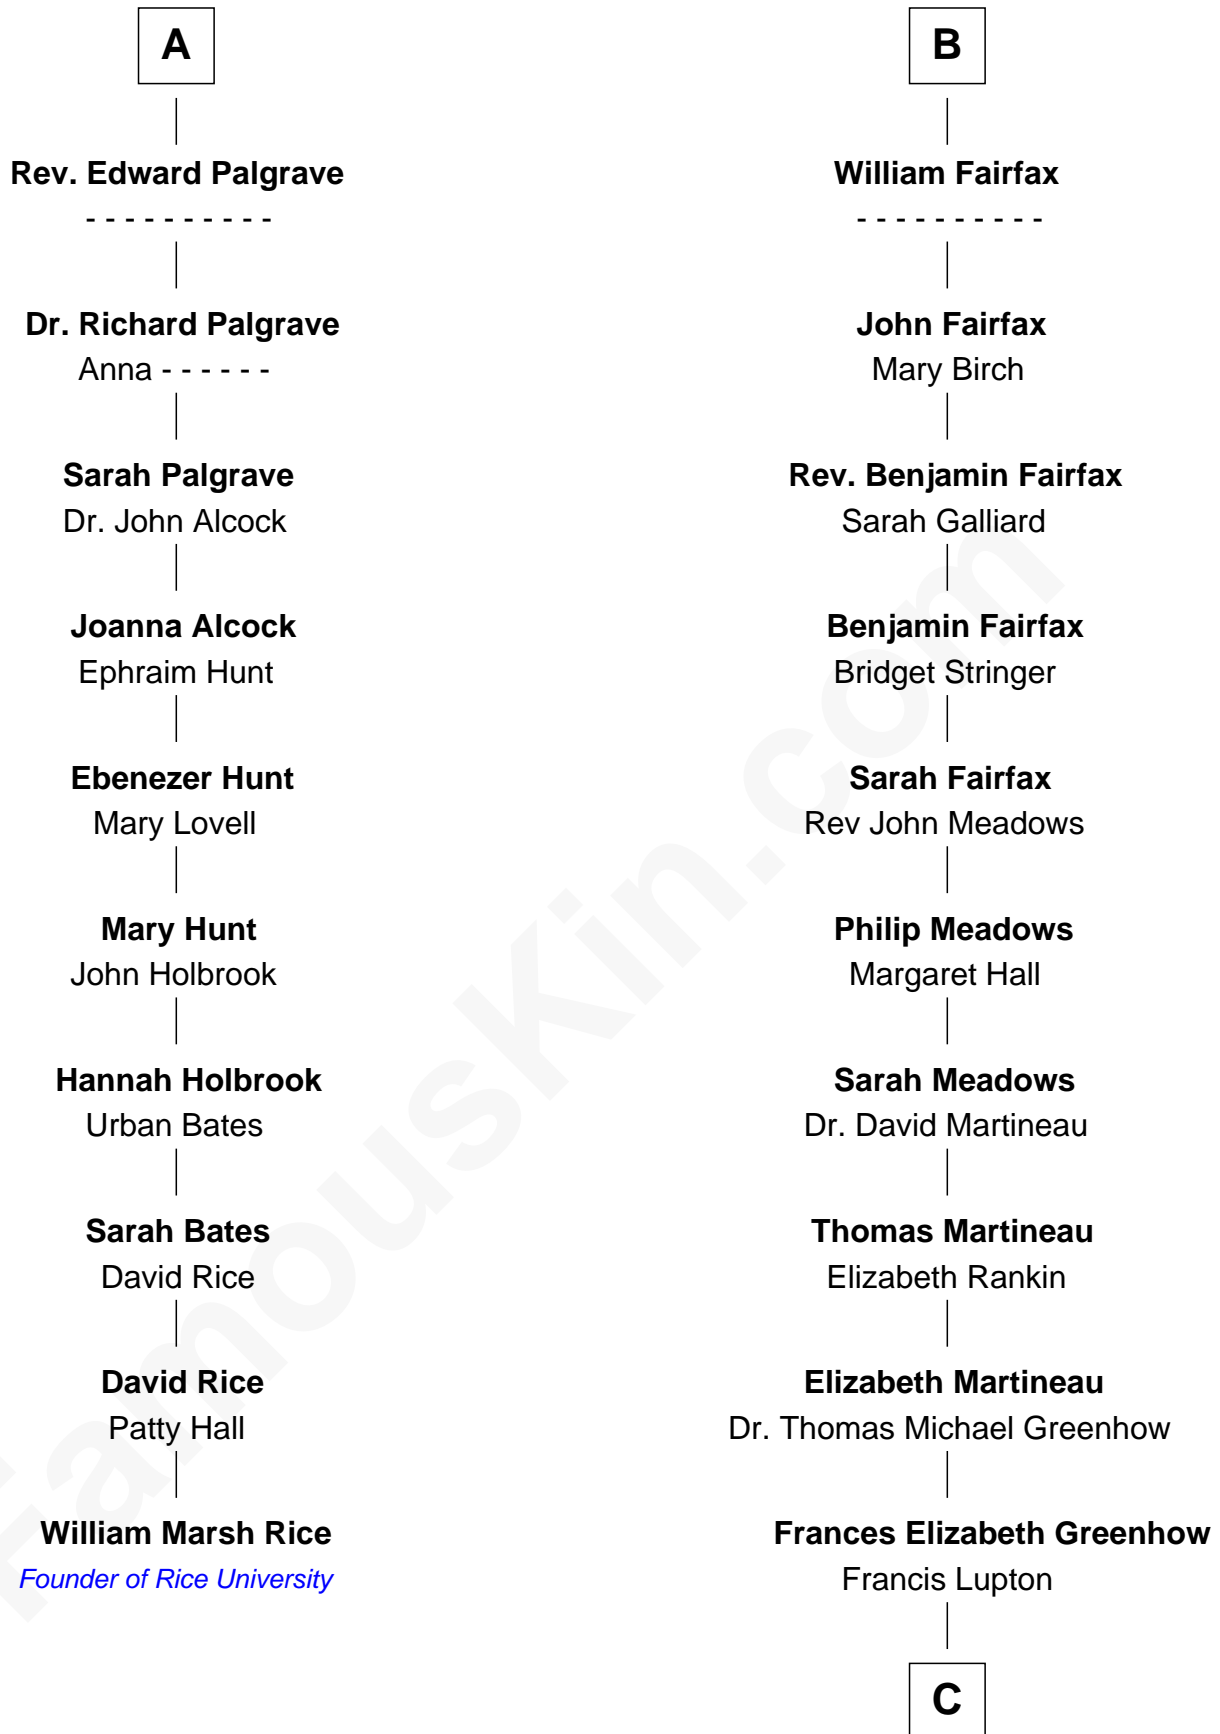

FamousKin.com Relationship Chart of

William Marsh Rice

Founder of Rice University

16th cousin 5 times removed of

Catherine Middleton

Princess of Wales

Elizabeth de Badlesmere

with husband
Sir William de Bohun

Sir Henry Percy

Eleanor Poynings

Margaret Percy

Sir William Gascoigne

Agnes Gascoigne

Sir Thomas Fairfax

B

C