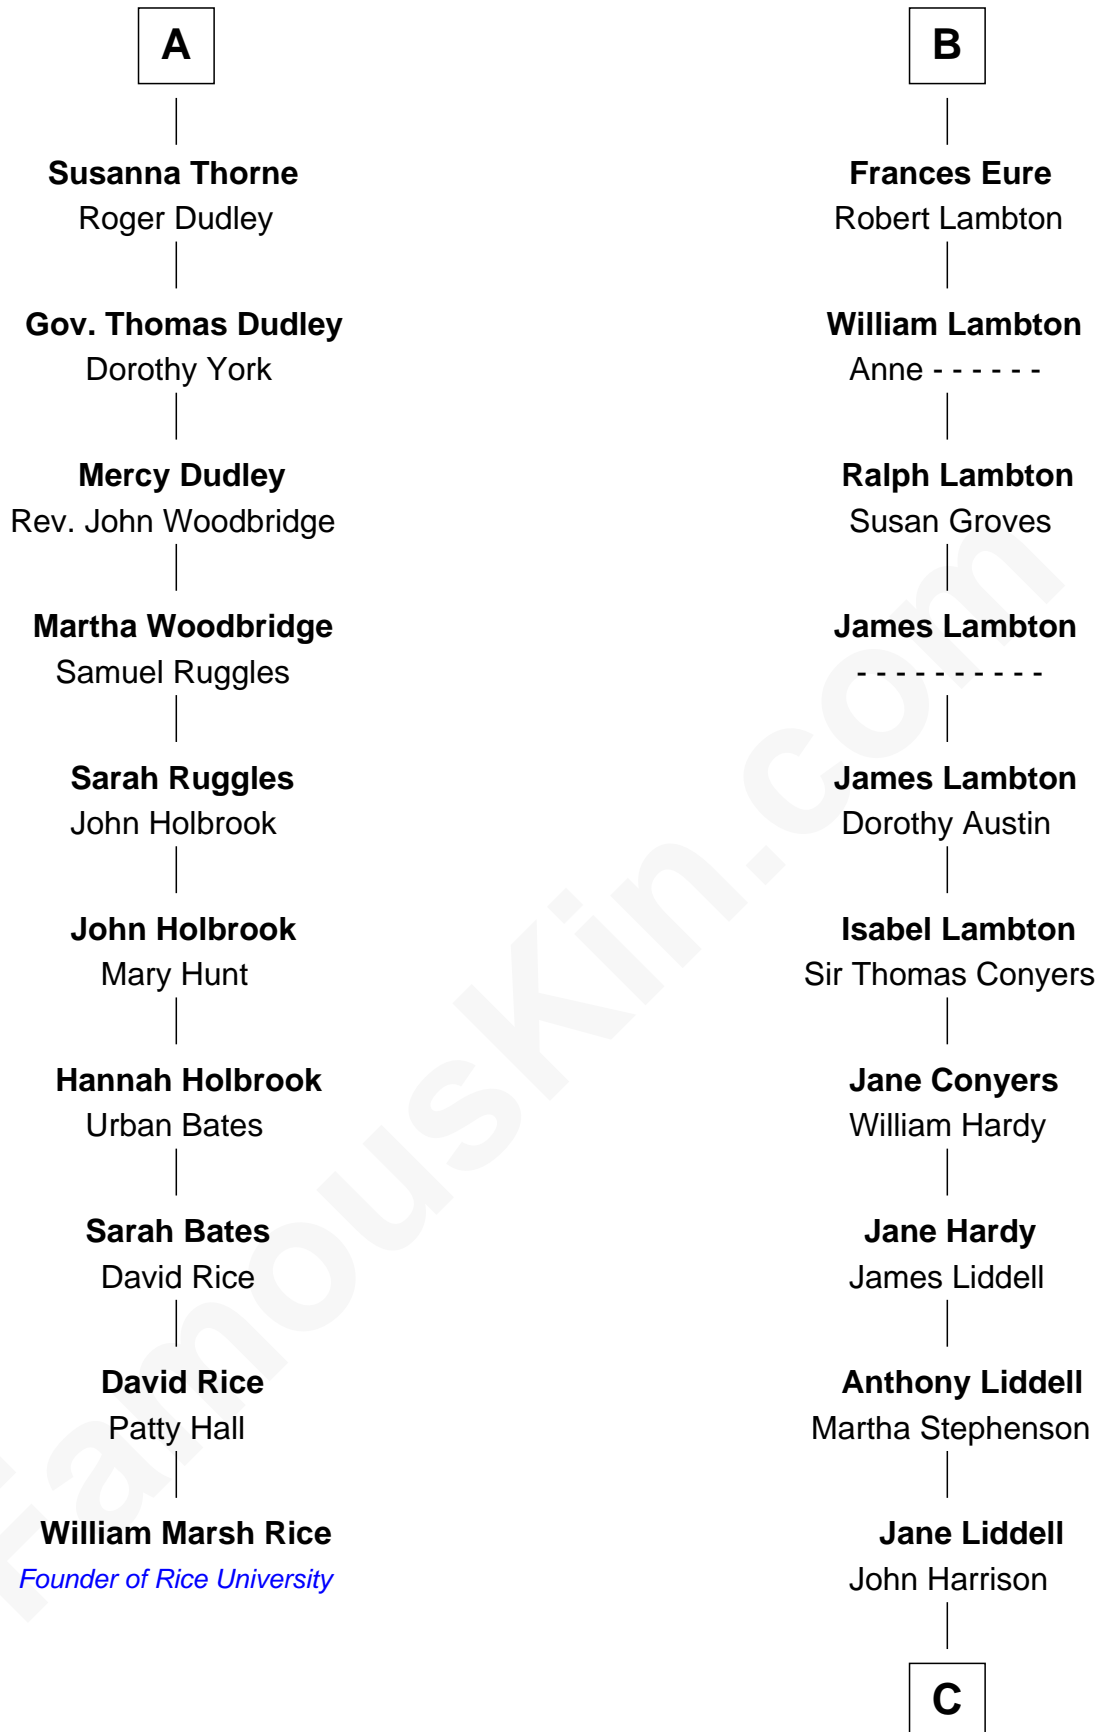

FamousKin.com Relationship Chart of

William Marsh Rice
Founder of Rice University

16th cousin 5 times removed of

Catherine Middleton
Princess of Wales

Sir John Grey
Avice Marmion

Maud Grey
Sir Thomas Harcourt

Sir Thomas Harcourt
Jane Fraunceys

Sir Richard Harcourt
Edith St. Clair

Alice Harcourt
William Bessiles

Elizabeth Bessiles
Richard Fettiplace

Anne Fettiplace
Edward Purefoy

Mary Purefoy
Thomas Thorne

A

Sir Robert Grey
Lora de St. Quintin

Elizabeth Grey
Henry FitzHugh

Sir William FitzHugh
Margery Willoughby

Maud FitzHugh
Sir William Bowes

Sir Ralph Bowes
Margery Conyers

Sir Ralph Bowes
Elizabeth Clifford

Margery Bowes
Sir Ralph Eure

B

C

John Harrison

Jane Hill

Thomas Harrison

Elizabeth Mary Temple

Dorothy Harrison

Ronald John James Goldsmith

Carole Elizabeth Goldsmith

Michael Francis Middleton