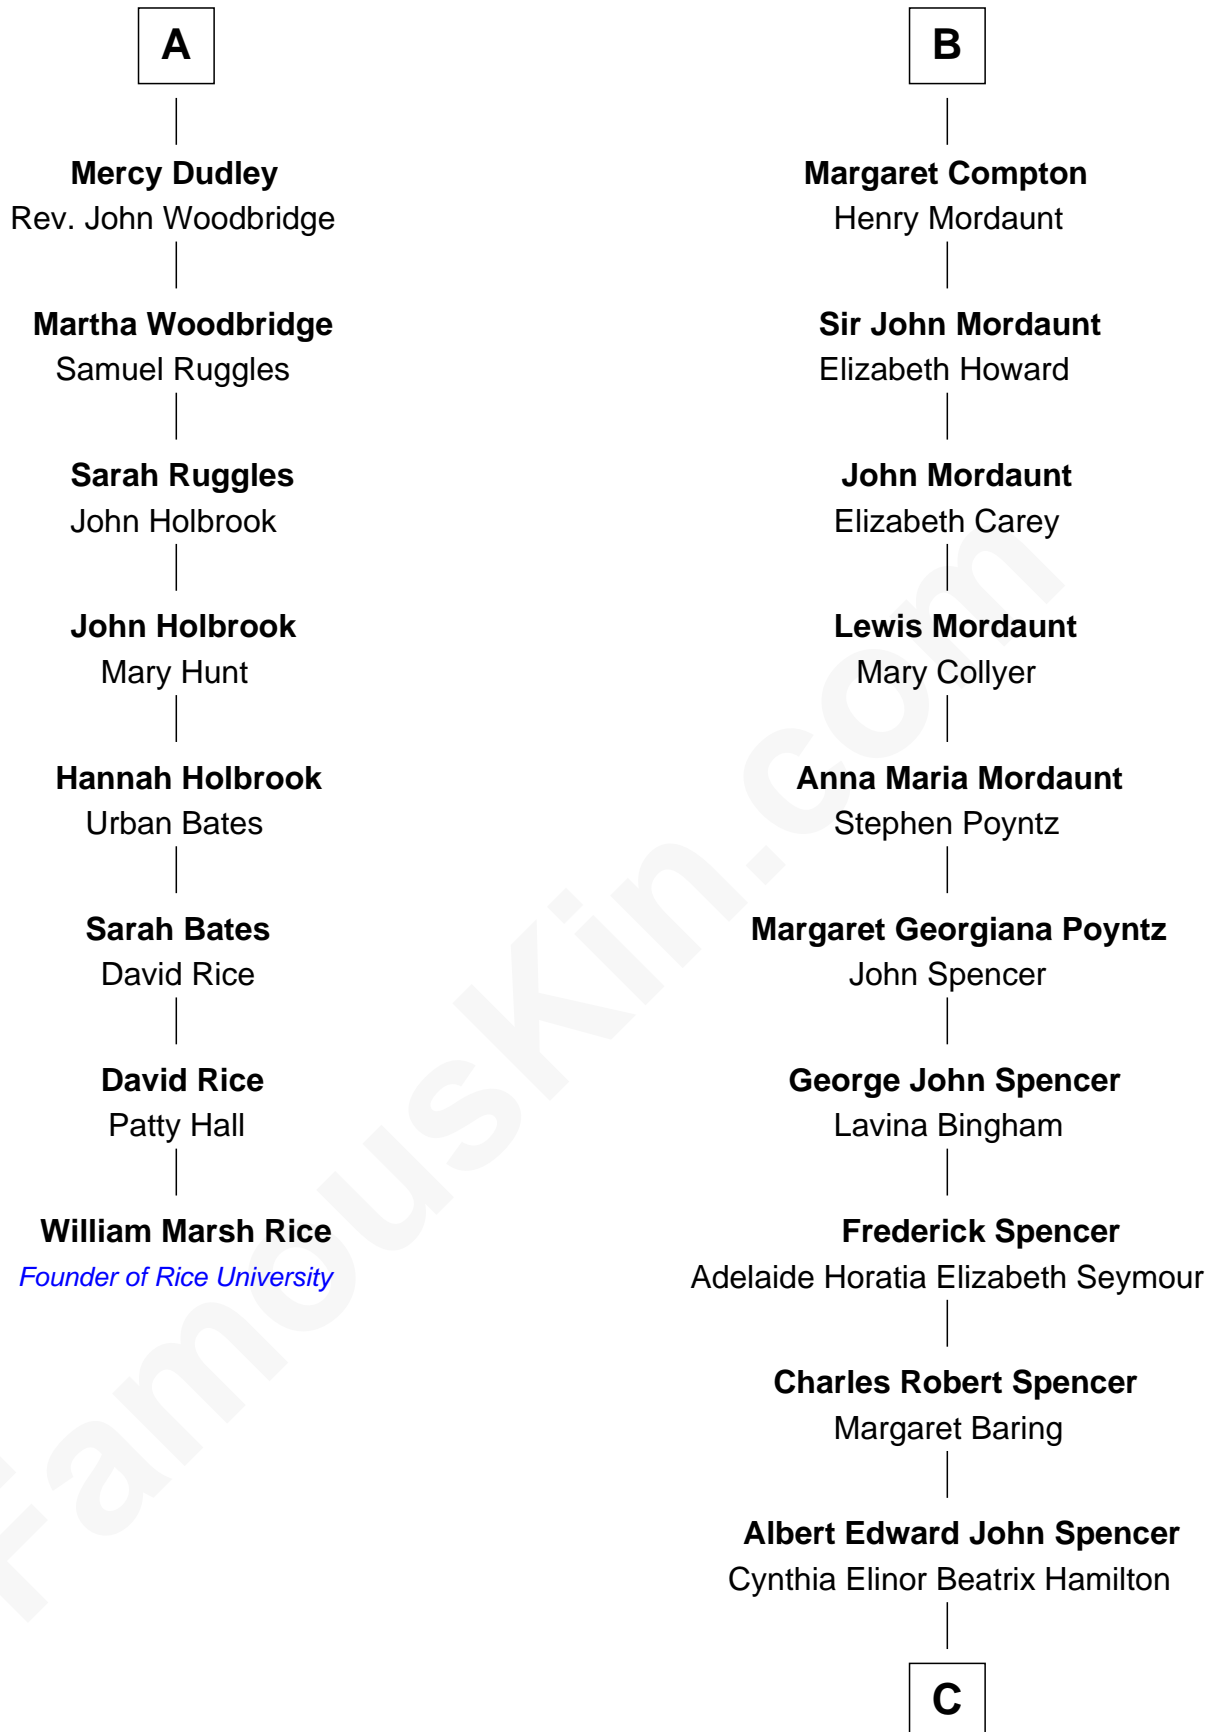

FamousKin.com

Relationship Chart of

William Marsh Rice

Founder of Rice University

14th cousin 5 times removed of

Prince Harry
Duke of Sussex

C

Edward John Spencer
Frances Ruth Burke Roche

Princess Diana Frances Spencer
Charles III, King of the United Kingdom

Prince Harry
Duke of Sussex

FamousKin.com