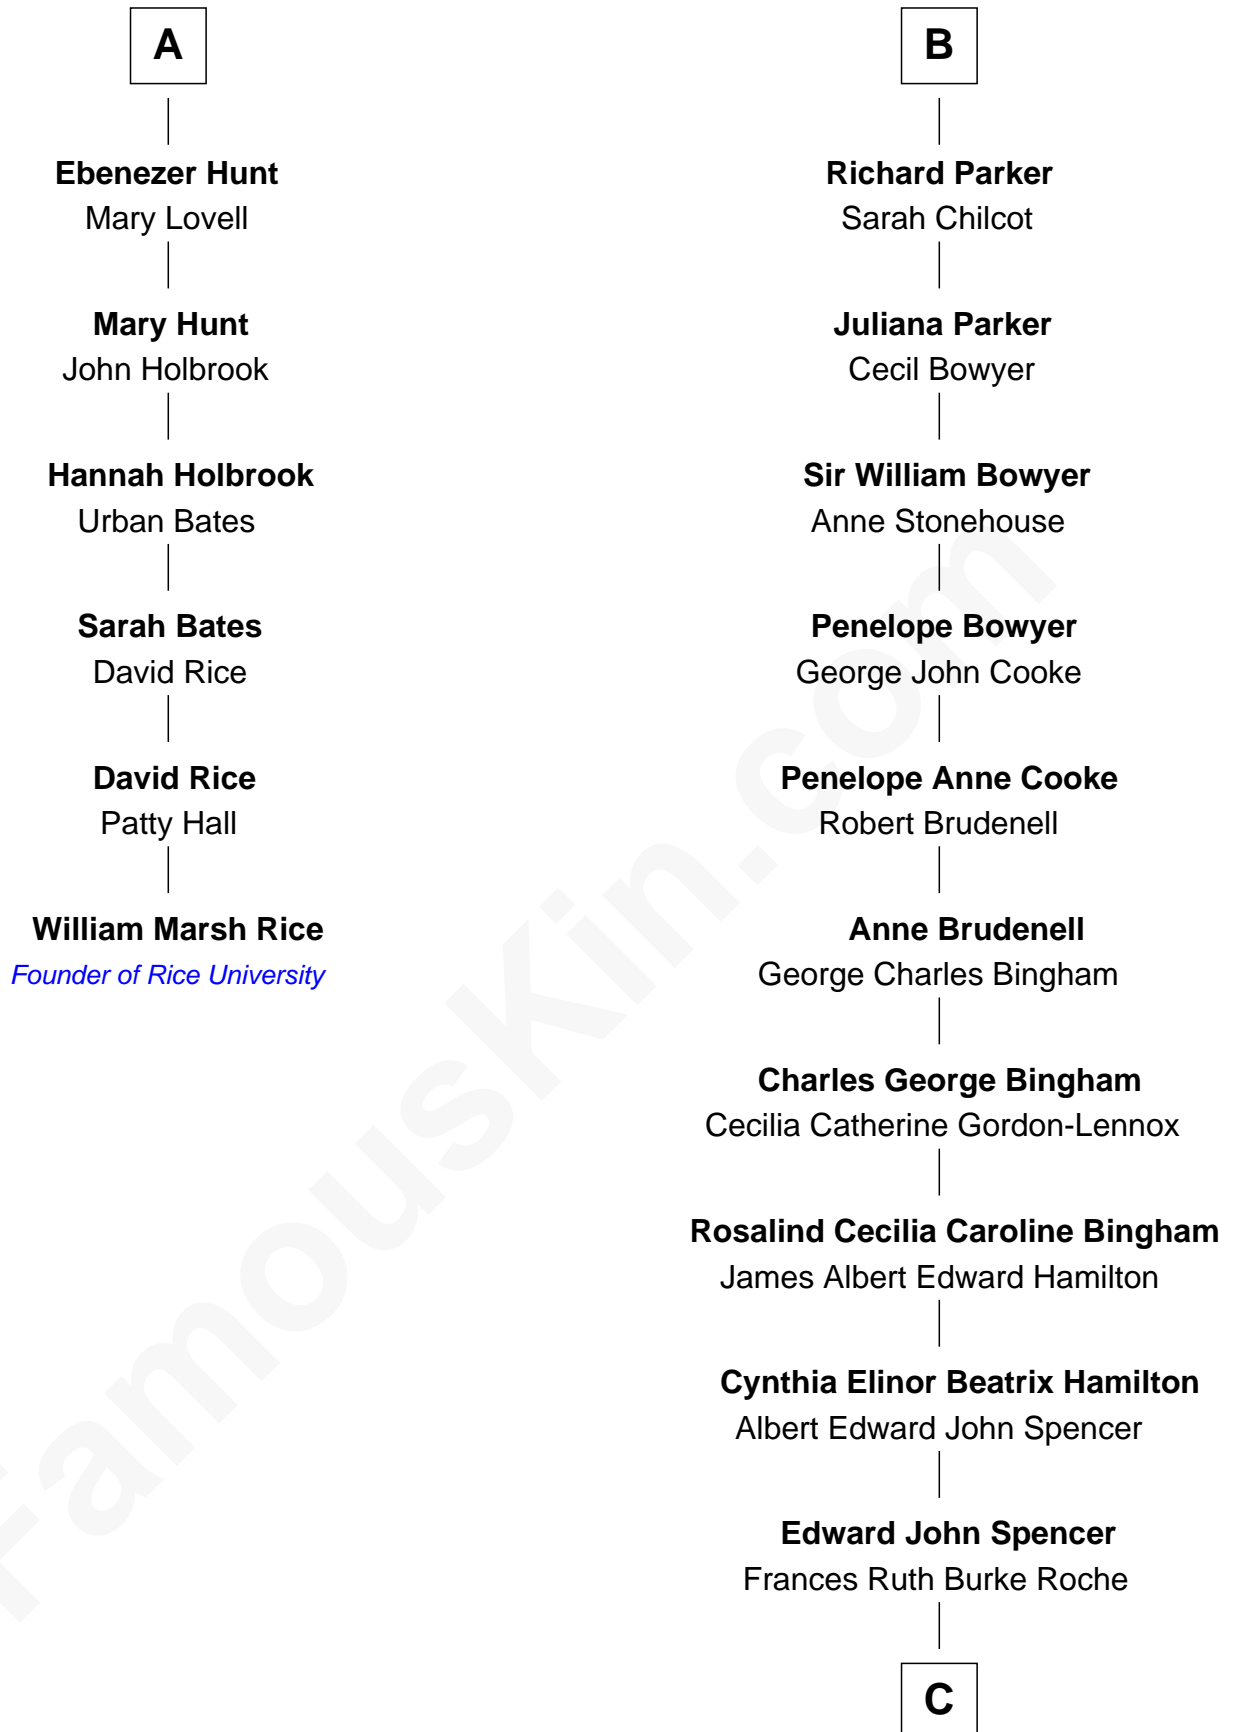

FamousKin.com
Relationship Chart of
William Marsh Rice
Founder of Rice University

12th cousin 6 times removed of

Prince Harry
Duke of Sussex

C

Princess Diana Frances Spencer
Charles III, King of the United Kingdom

Prince Harry
Duke of Sussex

FamousKin.com