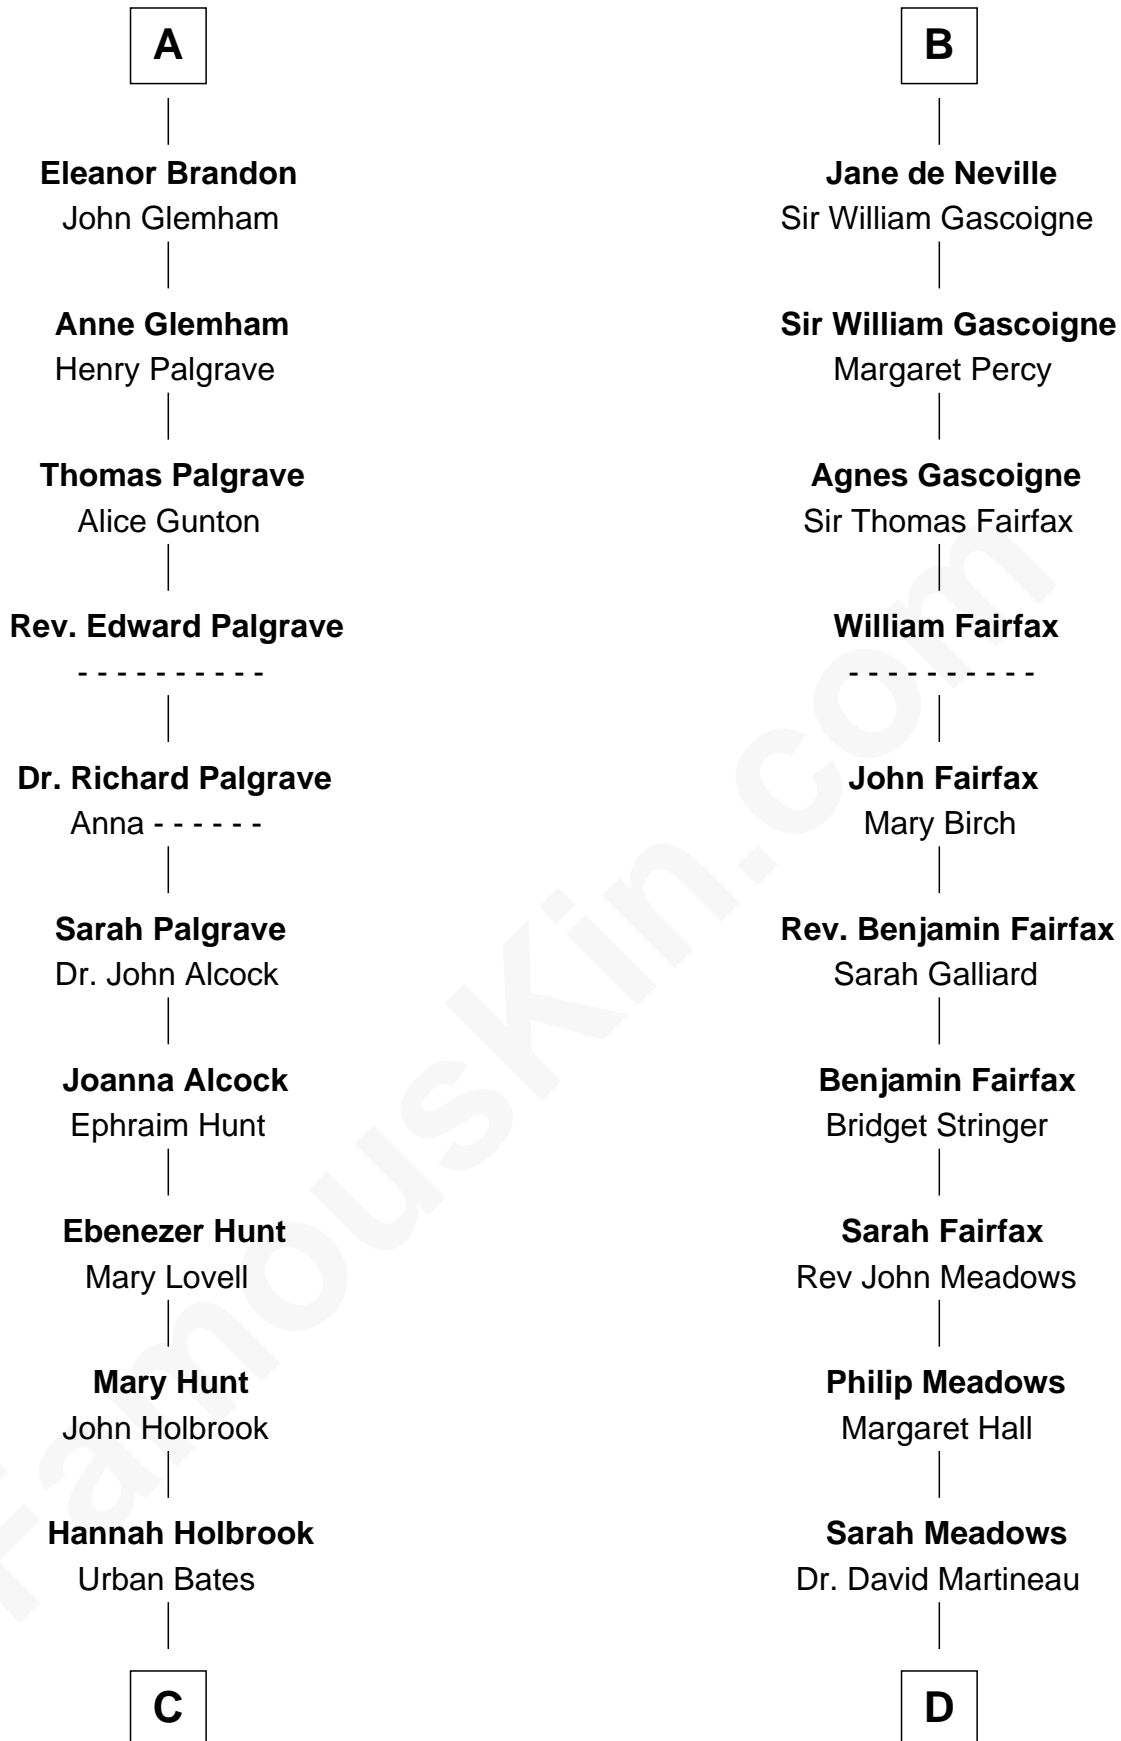

# FamousKin.com Relationship Chart of

**William Marsh Rice**

*Founder of Rice University*

18th cousin 1 time removed of

**Harriet Martineau**

*Author of The Hour and the Man*

**Sir Humphrey de Bohun**

Eleanor de Braiose

**C**

**Sarah Bates**

David Rice

**David Rice**

Patty Hall

**William Marsh Rice**

*Founder of Rice University*

**D**