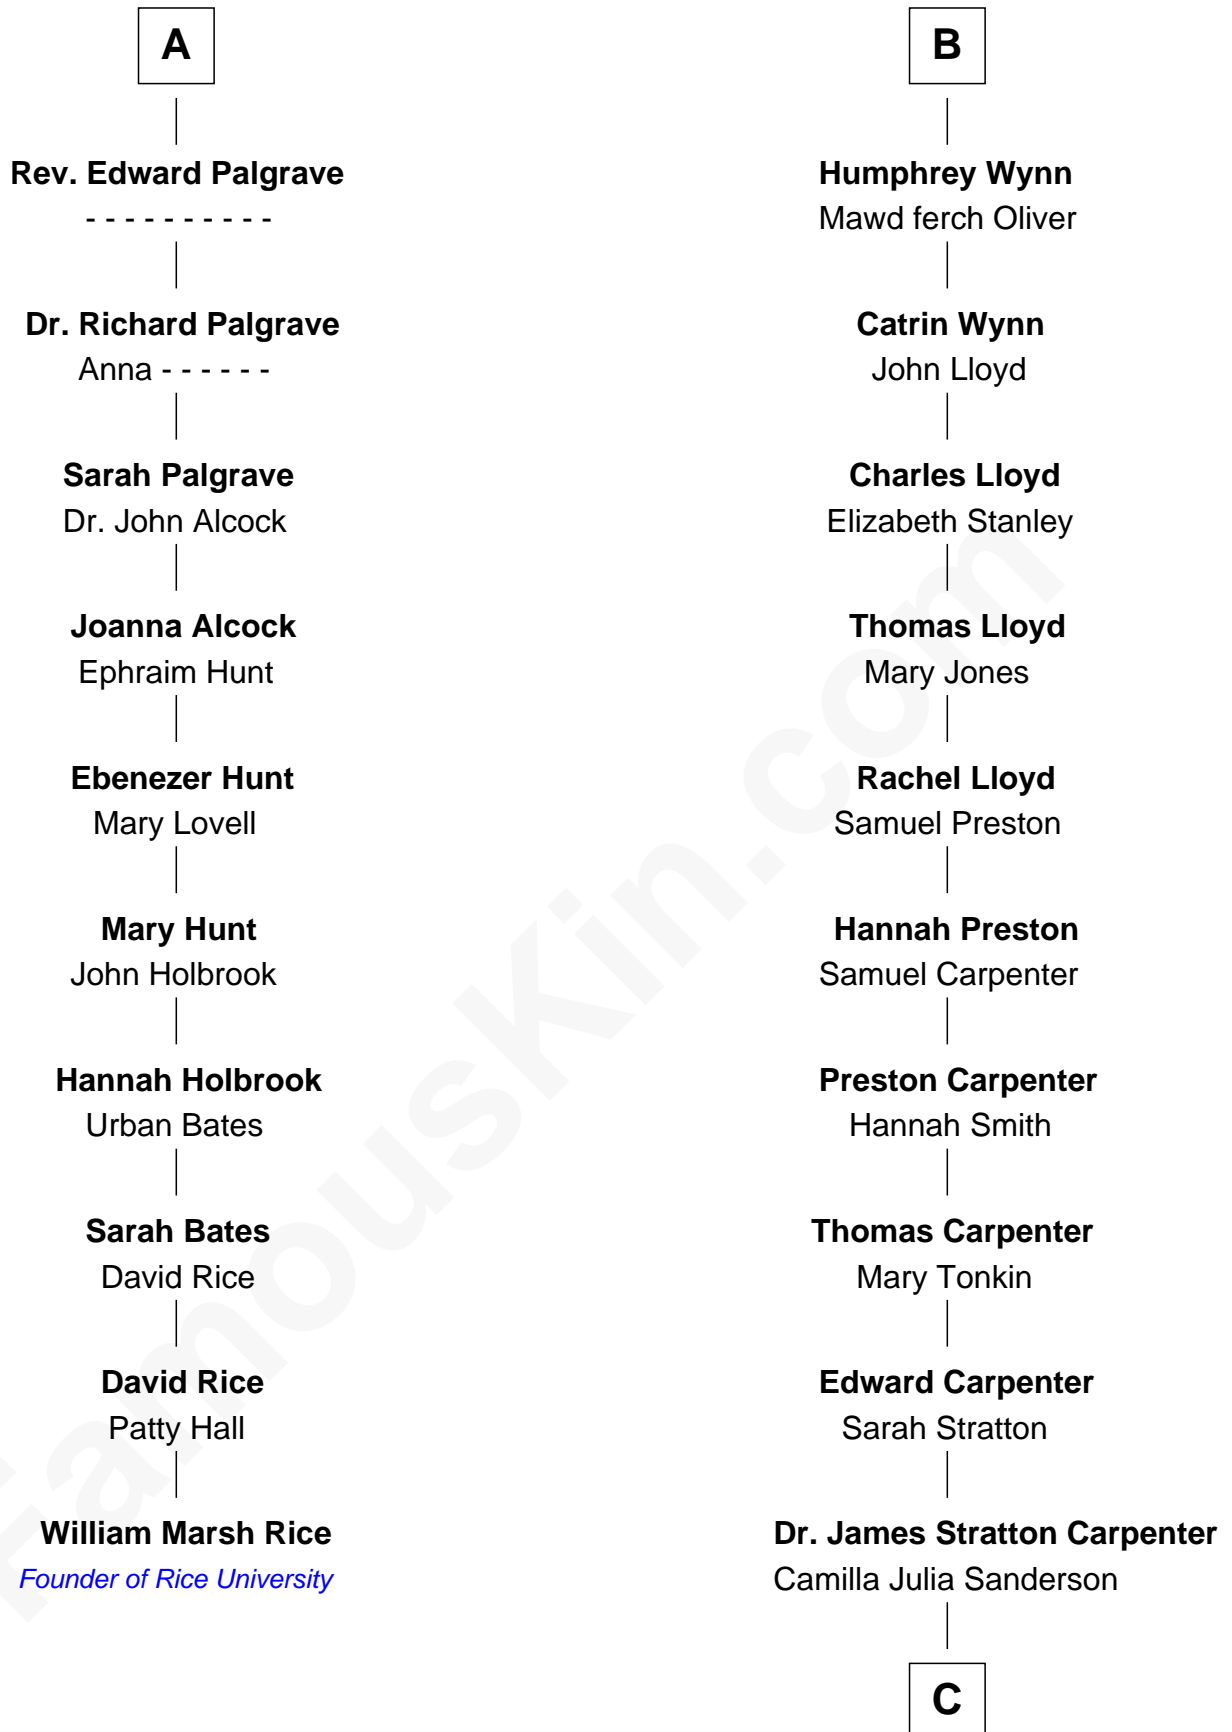

# FamousKin.com Relationship Chart of

**William Marsh Rice**

*Founder of Rice University*

16th cousin 5 times removed of

**Mary Chapin Carpenter**

*Singer and Songwriter*

**Sir William de Bohun**  
Elizabeth de Badlesmere

**C**

**Dr. John Thomas Carpenter**

Eliza Adelaide Hill

**Dr. James Stratton Carpenter**

Lillian Louise Chapin

**Chapin Carpenter**

Ruth Smythe

**Chapin Carpenter**