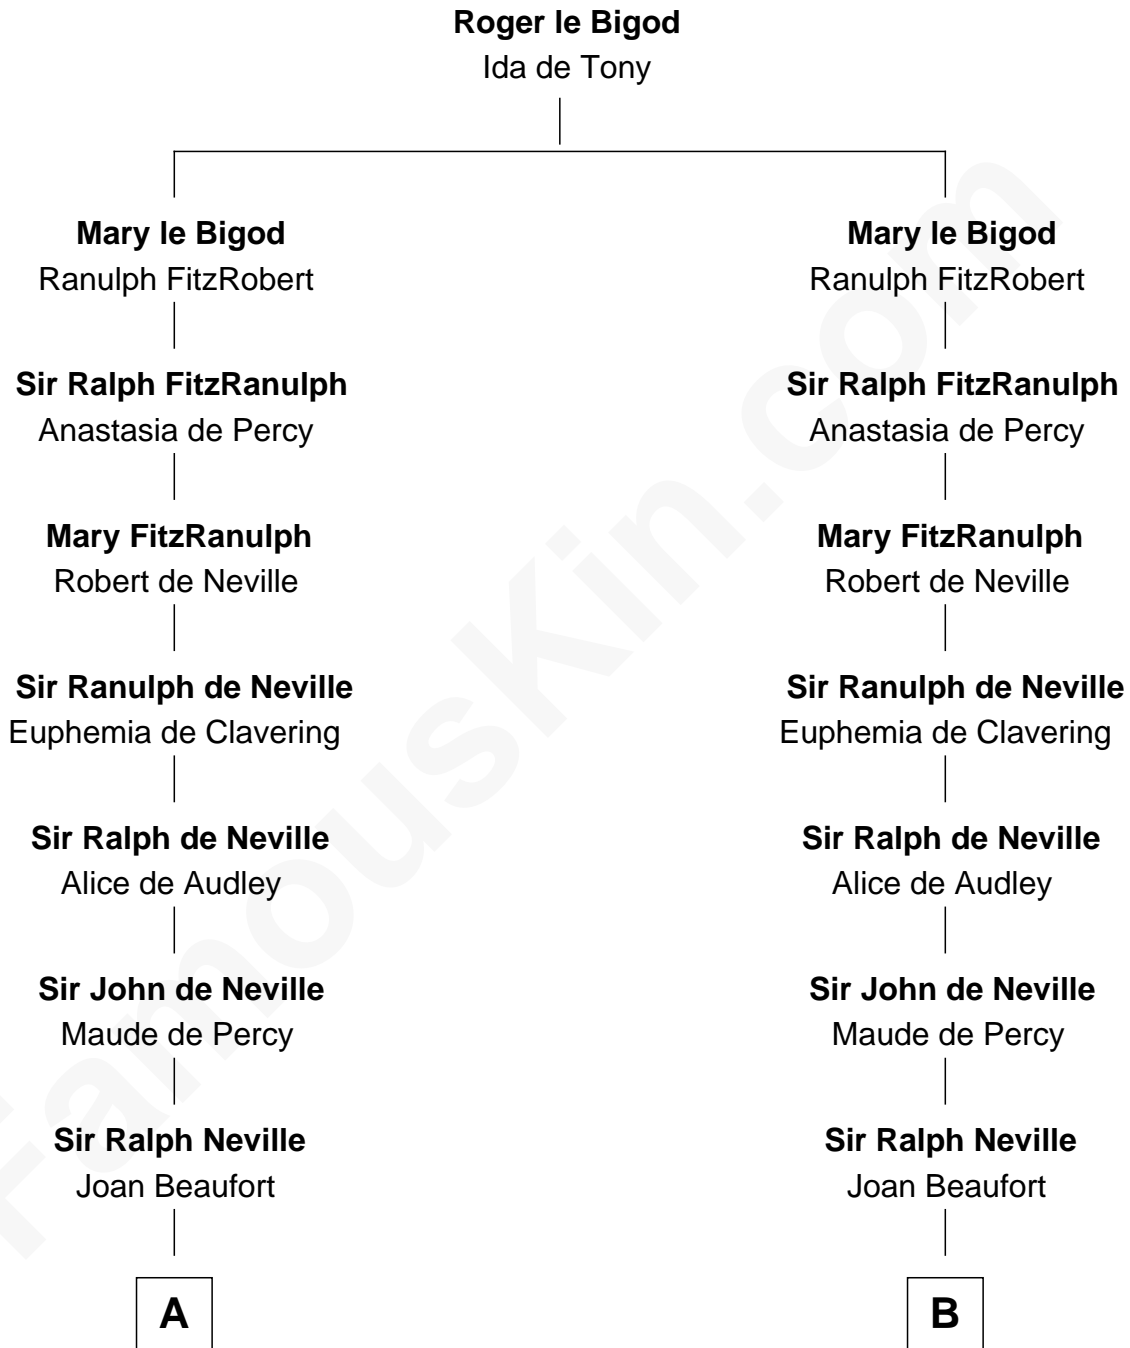

FamousKin.com
Relationship Chart of
William Marsh Rice
Founder of Rice University

19th cousin 2 times removed of

John Marshall
4th Chief Justice of the U.S. Supreme Court

C

John Holbrook

Mary Hunt

Hannah Holbrook

Urban Bates

Sarah Bates

David Rice

David Rice

Patty Hall

William Marsh Rice

Founder of Rice University

D