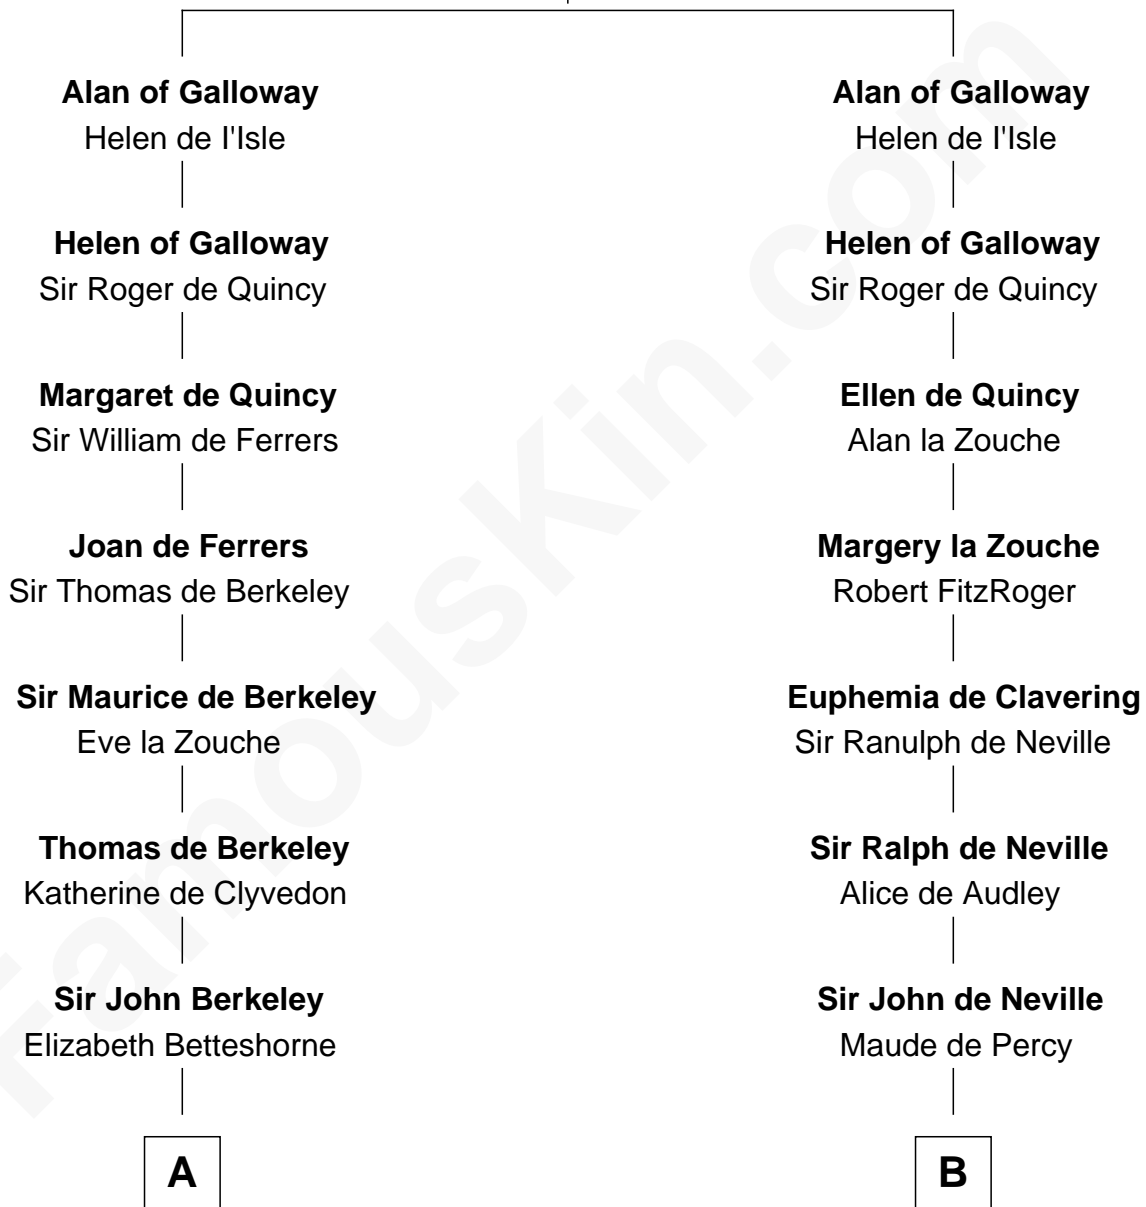

FamousKin.com
Relationship Chart of
William Marsh Rice
Founder of Rice University

20th cousin 1 time removed of

John Marshall
4th Chief Justice of the U.S. Supreme Court

Roland of Galloway
 Helena de Morville

C

John Holbrook

Mary Hunt

Hannah Holbrook

Urban Bates

Sarah Bates

David Rice

David Rice

Patty Hall

William Marsh Rice

Founder of Rice University

D

Thomas Randolph

----- Fleming

Mary Isham Randolph

Rev. James Keith