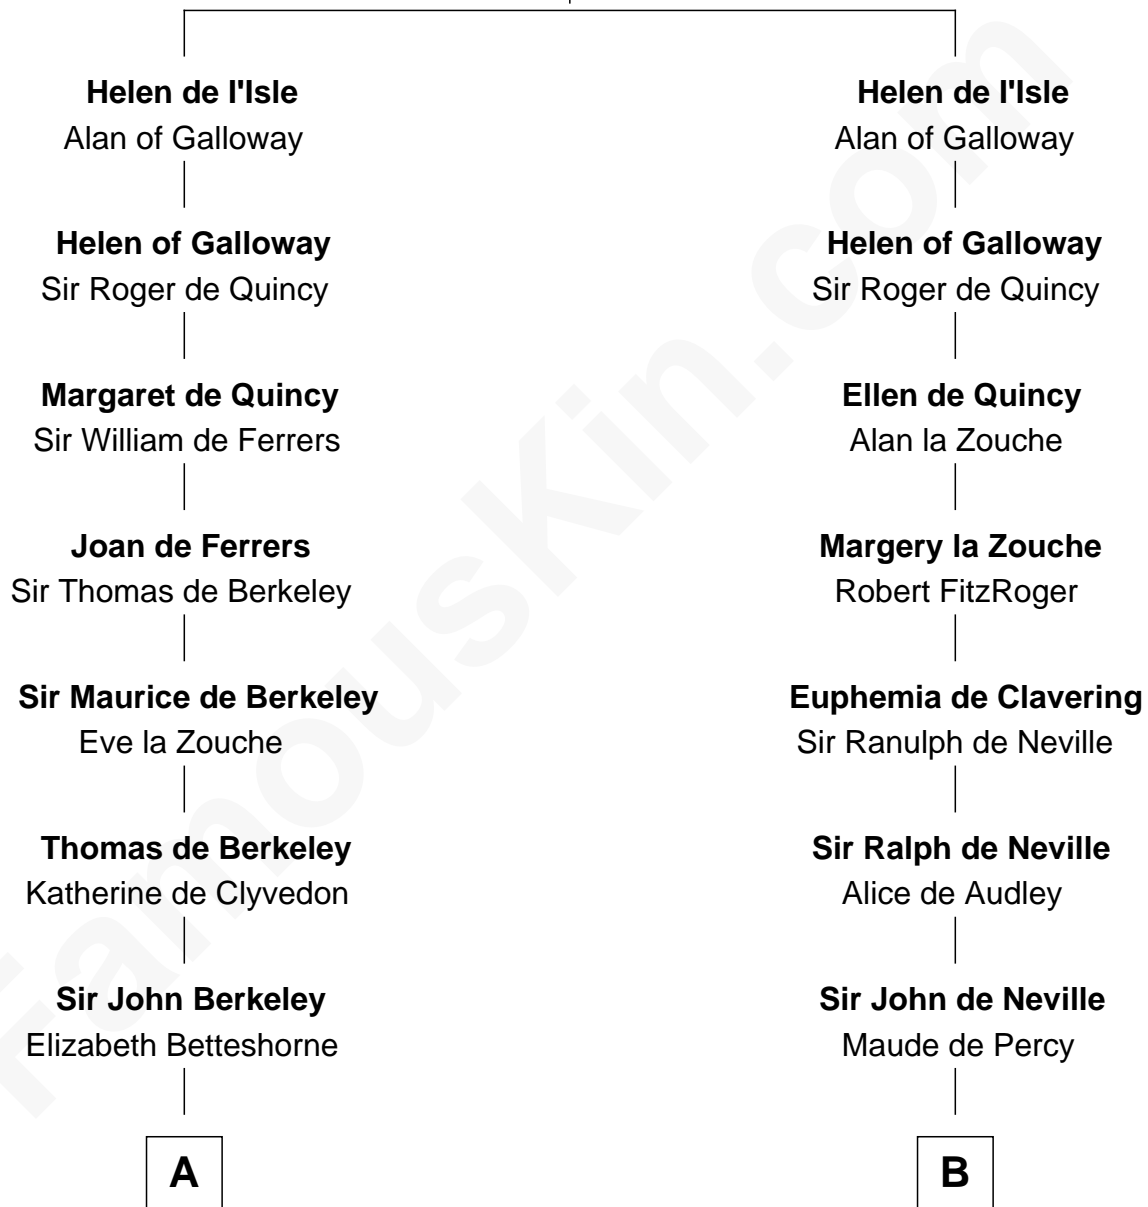

**FamousKin.com**  
**Relationship Chart of**  
**William Marsh Rice**  
*Founder of Rice University*

20th cousin 1 time removed of

**John Marshall**  
*4th Chief Justice of the U.S. Supreme Court*

**Reginald de l'Isle**  
 Fonia of Moray

**C**

**John Holbrook**

Mary Hunt

**Hannah Holbrook**

Urban Bates

**Sarah Bates**

David Rice

**David Rice**

Patty Hall

**William Marsh Rice**

*Founder of Rice University*

**D**

**Thomas Randolph**

----- Fleming

**Mary Isham Randolph**

Rev. James Keith